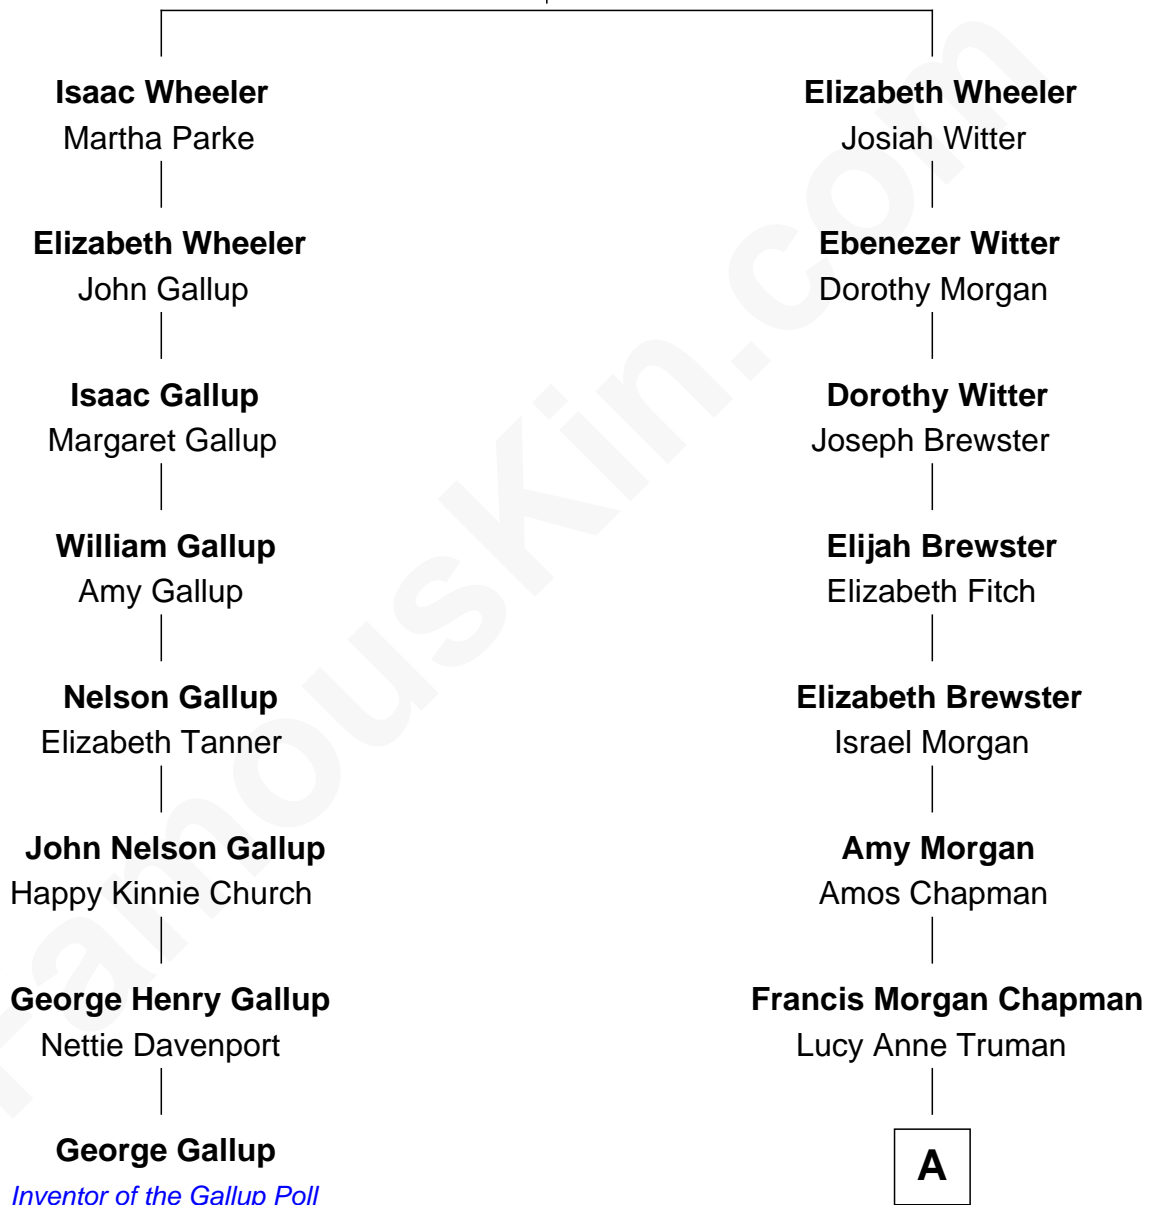

FamousKin.com

Relationship Chart of

George Gallup

Inventor of the Gallup Poll

7th cousin 2 times removed of

Winthrop Rockefeller

37th Governor of Arkansas

Thomas Wheeler

Mary - - - - -

A

Abby Pearce Truman Chapman

Nelson Wilmarth Aldrich

Abby Greene Aldrich

John Davison Rockefeller

Winthrop Rockefeller

37th Governor of Arkansas