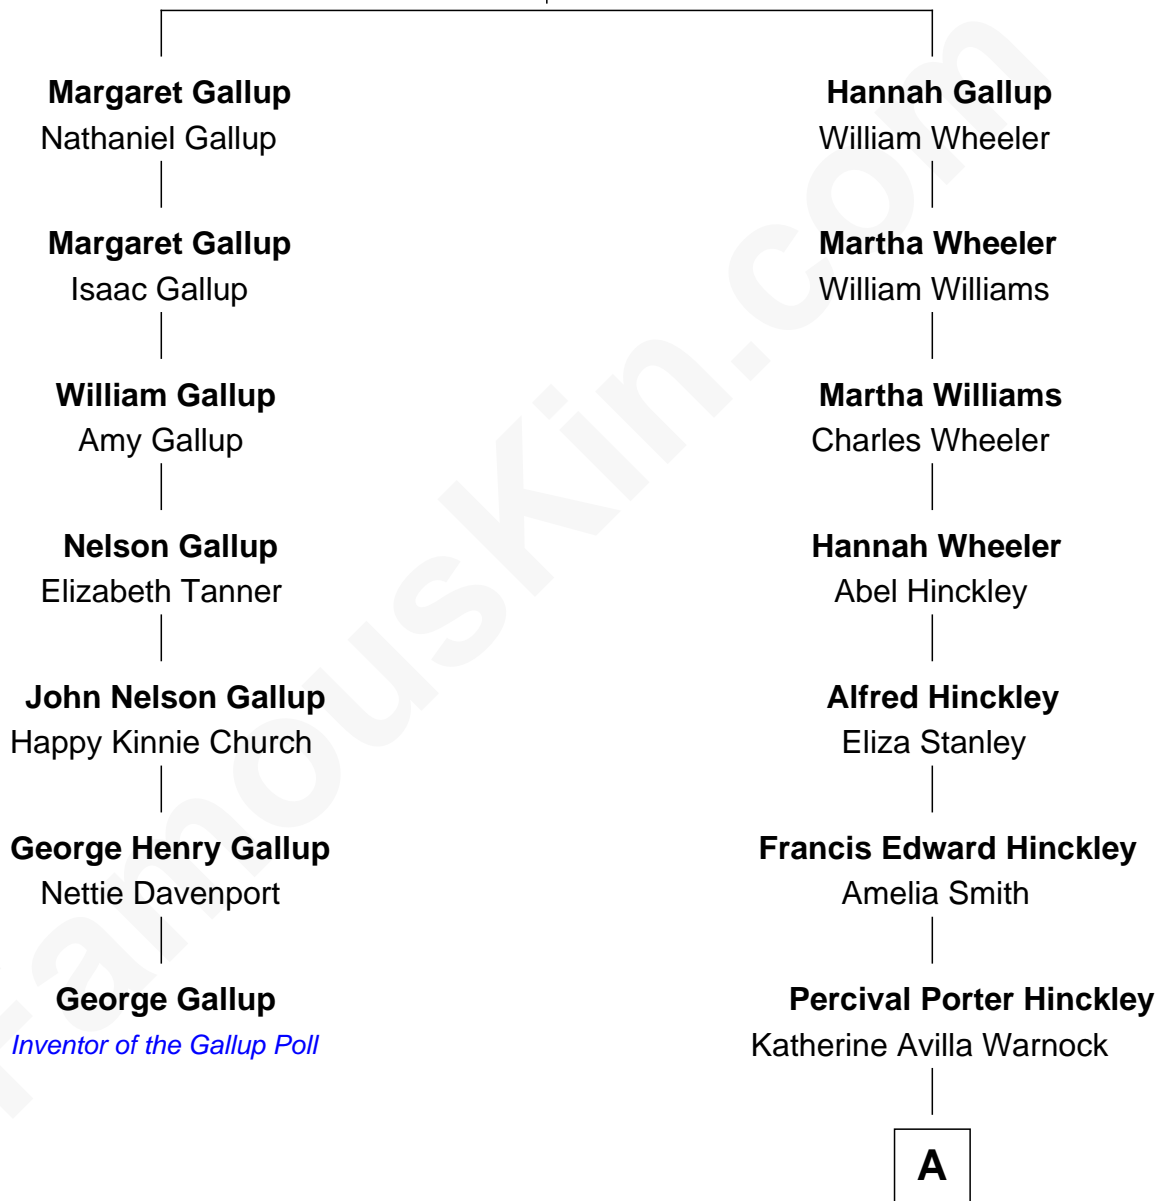

FamousKin.com

Relationship Chart of

George Gallup

Inventor of the Gallup Poll

6th cousin 2 times removed of

John Hinckley, Jr.

Shot President Ronald Reagan

Benadam Gallup

Hester Prentice

A

John Warnock Hinckley

Jo Ann Moore

John Hinckley, Jr.

Shot President Ronald Reagan

FamousKin.com