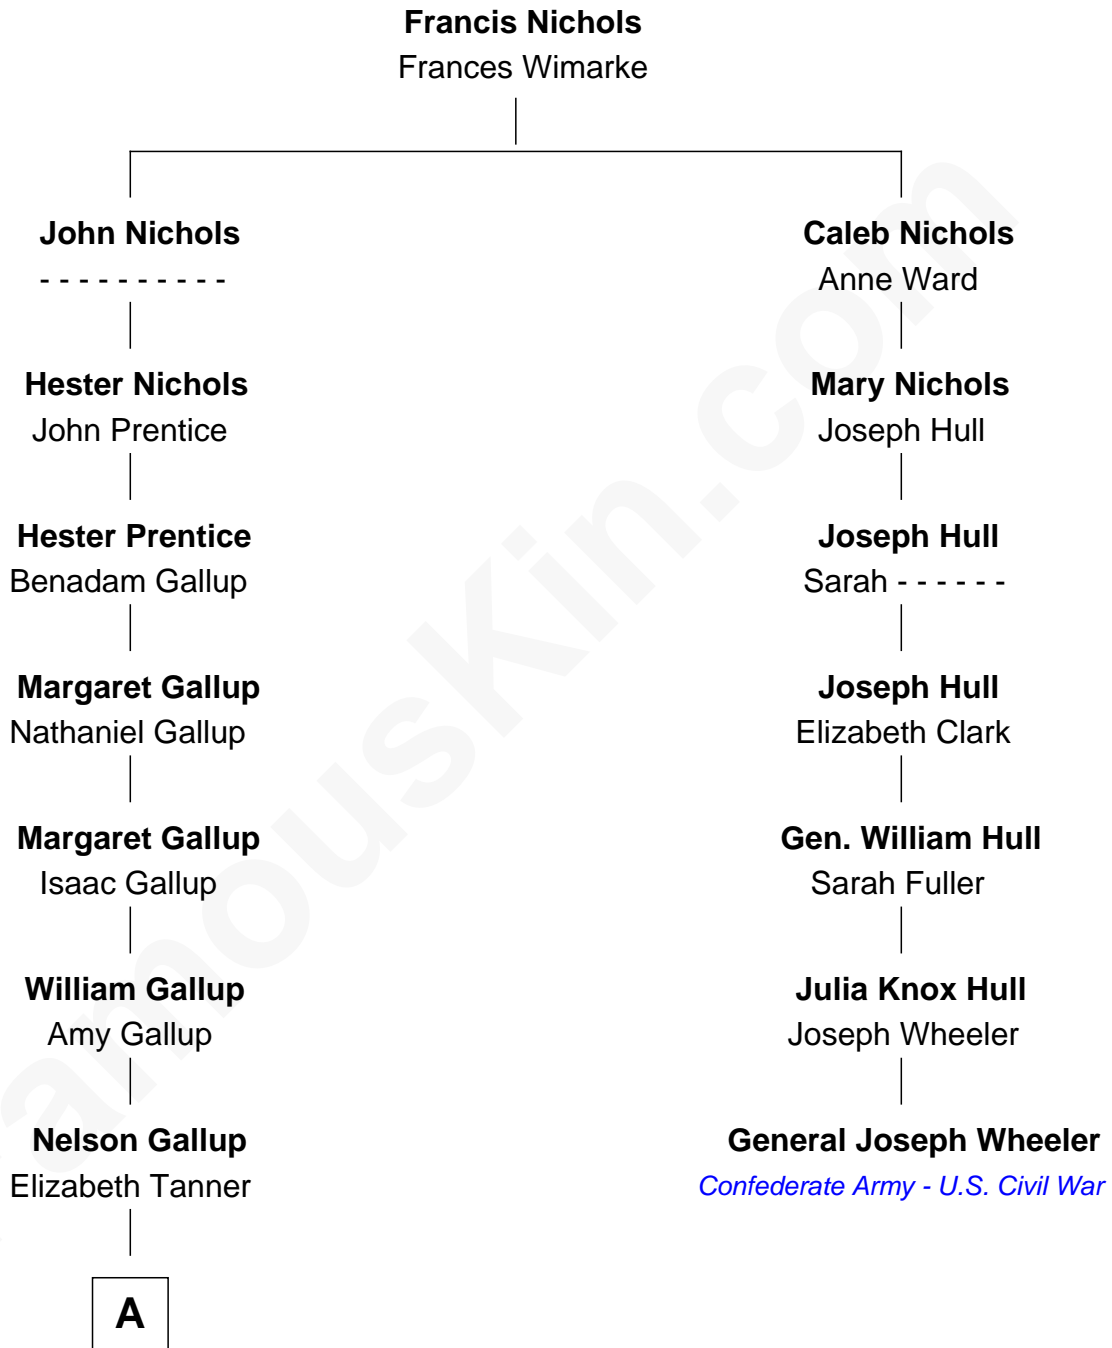

# FamousKin.com Relationship Chart of

**George Gallup**

*Inventor of the Gallup Poll*

6th cousin 3 times removed of

**General Joseph Wheeler**

*Confederate Army - U.S. Civil War*

**A**

—  
**John Nelson Gallup**  
Happy Kinnie Church

—  
**George Henry Gallup**  
Nettie Davenport

—  
**George Gallup**  
*Inventor of the Gallup Poll*

FamousKin.com