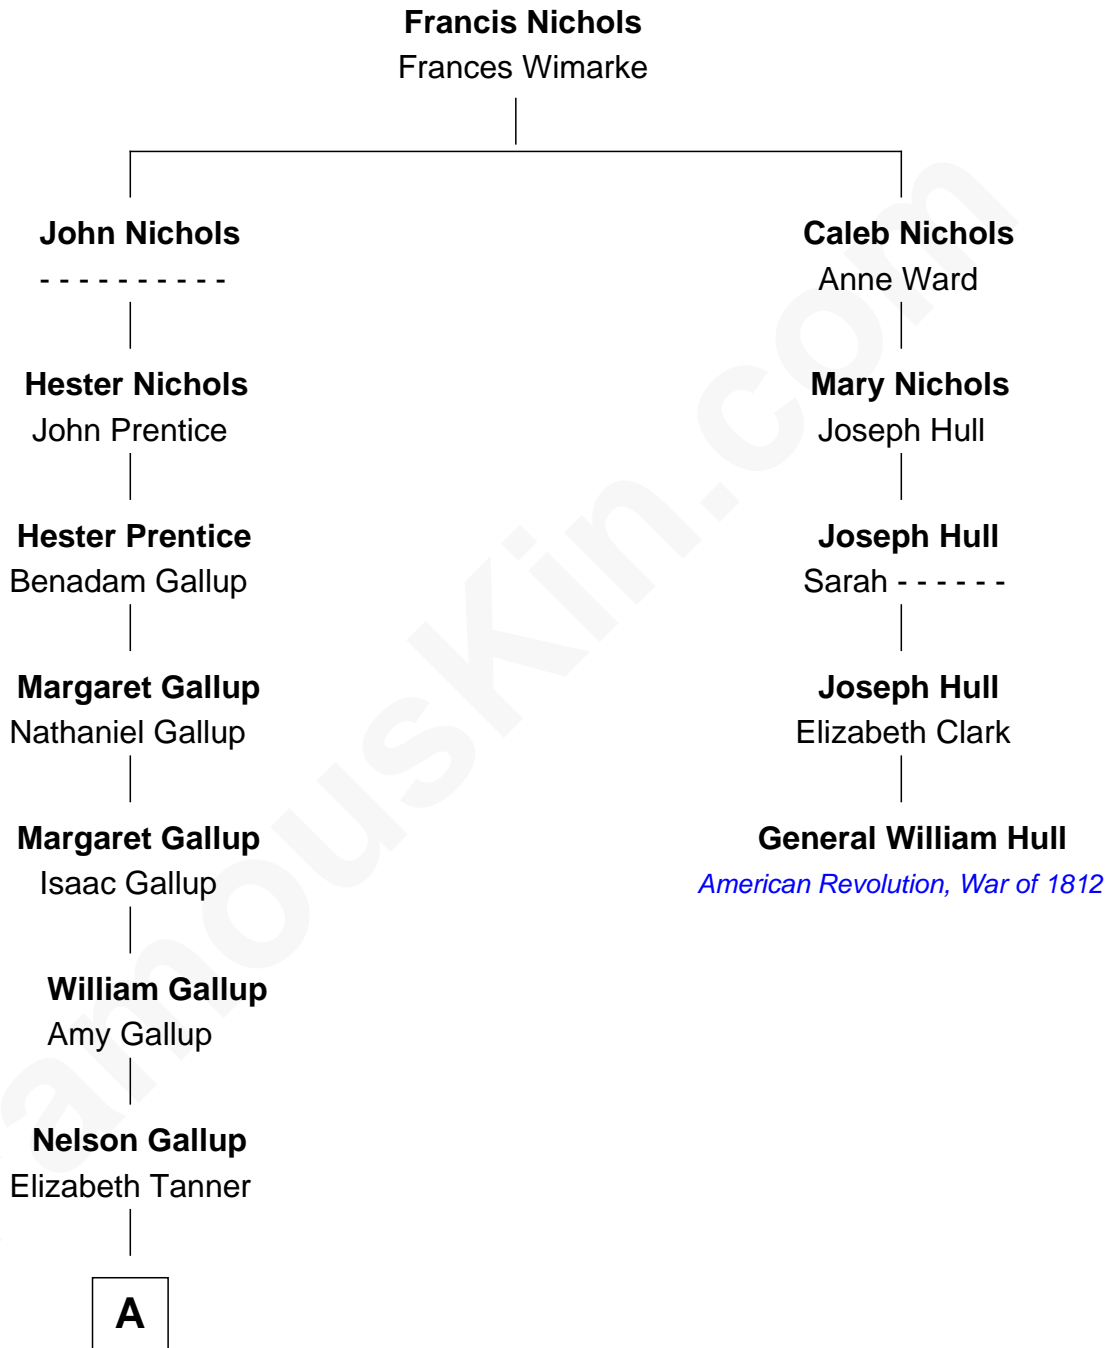

# FamousKin.com Relationship Chart of

**George Gallup**

*Inventor of the Gallup Poll*

4th cousin 5 times removed of

**General William Hull**

*American Revolution, War of 1812*

**A**

—  
**John Nelson Gallup**  
Happy Kinnie Church

—  
**George Henry Gallup**  
Nettie Davenport

—  
**George Gallup**  
*Inventor of the Gallup Poll*

FamousKin.com