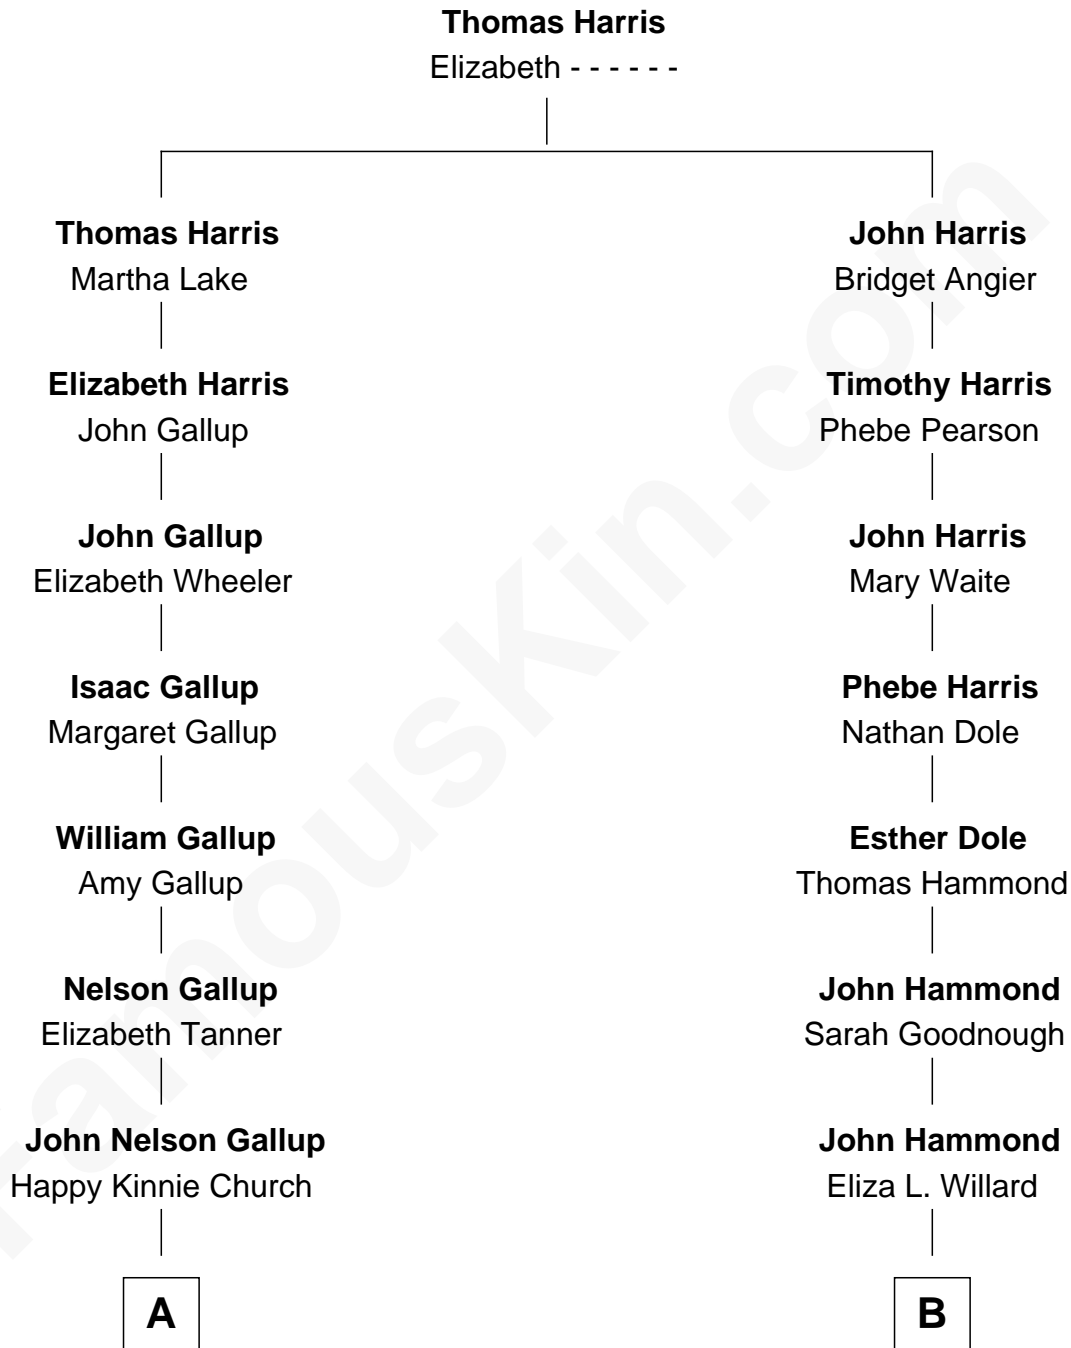

FamousKin.com Relationship Chart of

George Gallup

Inventor of the Gallup Poll

8th cousin of

Winfield Scott Hammond

18th Governor of Minnesota

FamousKin.com