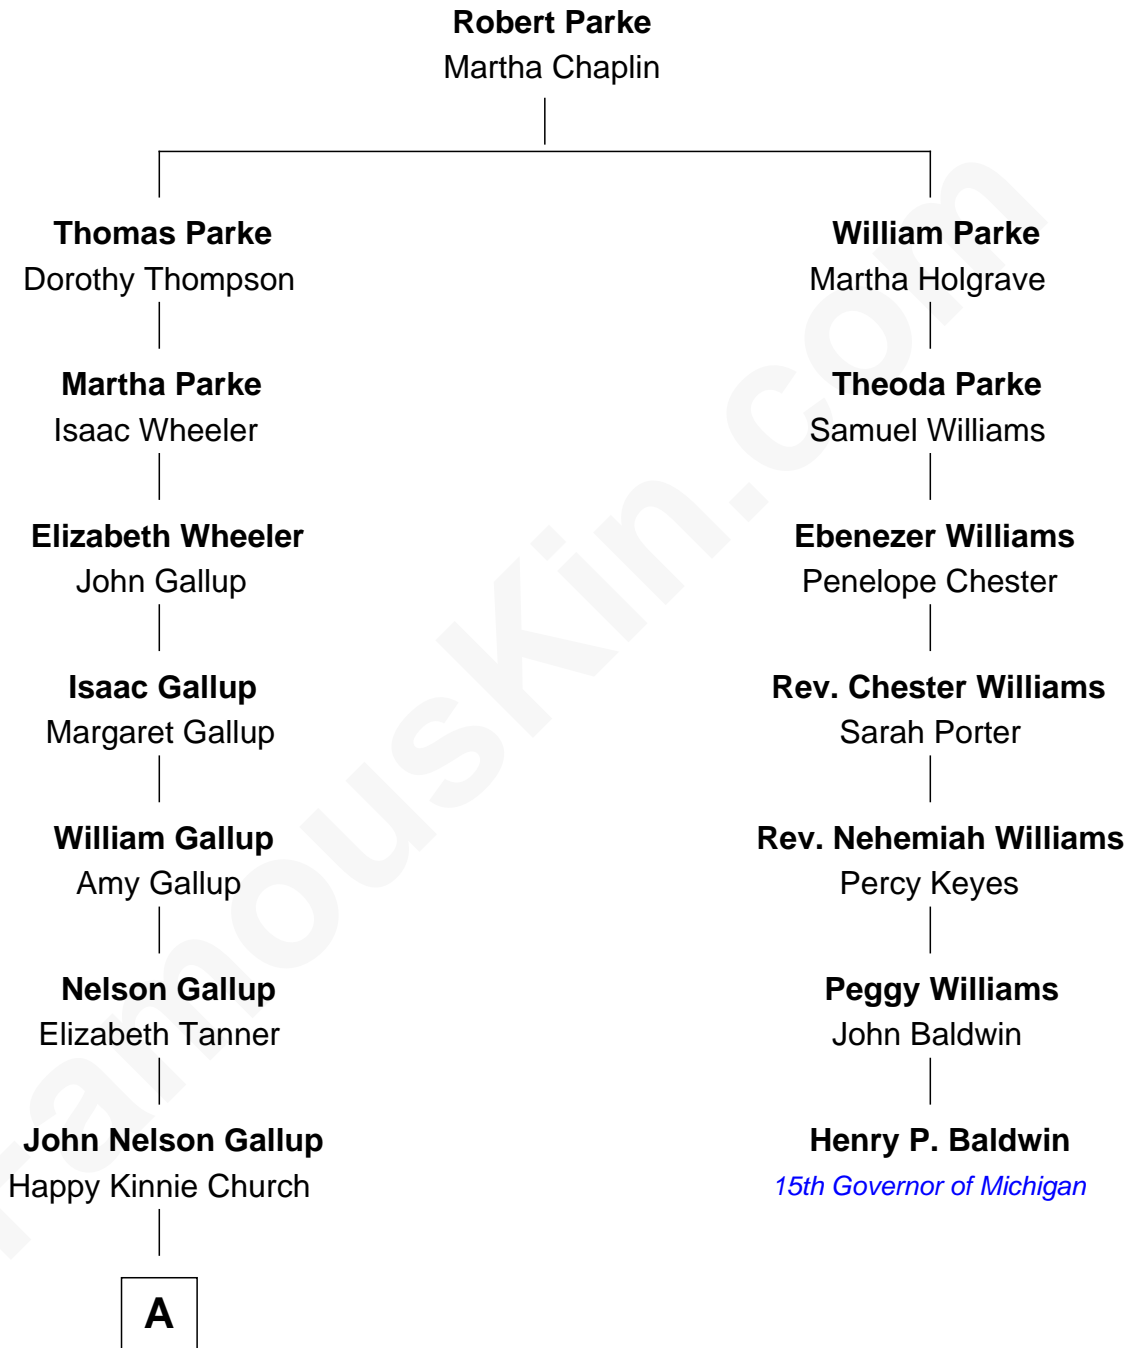

# FamousKin.com Relationship Chart of

**George Gallup**

*Inventor of the Gallup Poll*

6th cousin 2 times removed of

**Henry P. Baldwin**

*15th Governor of Michigan*

A

George Henry Gallup

Nettie Davenport

George Gallup

*Inventor of the Gallup Poll*

FamousKin.com