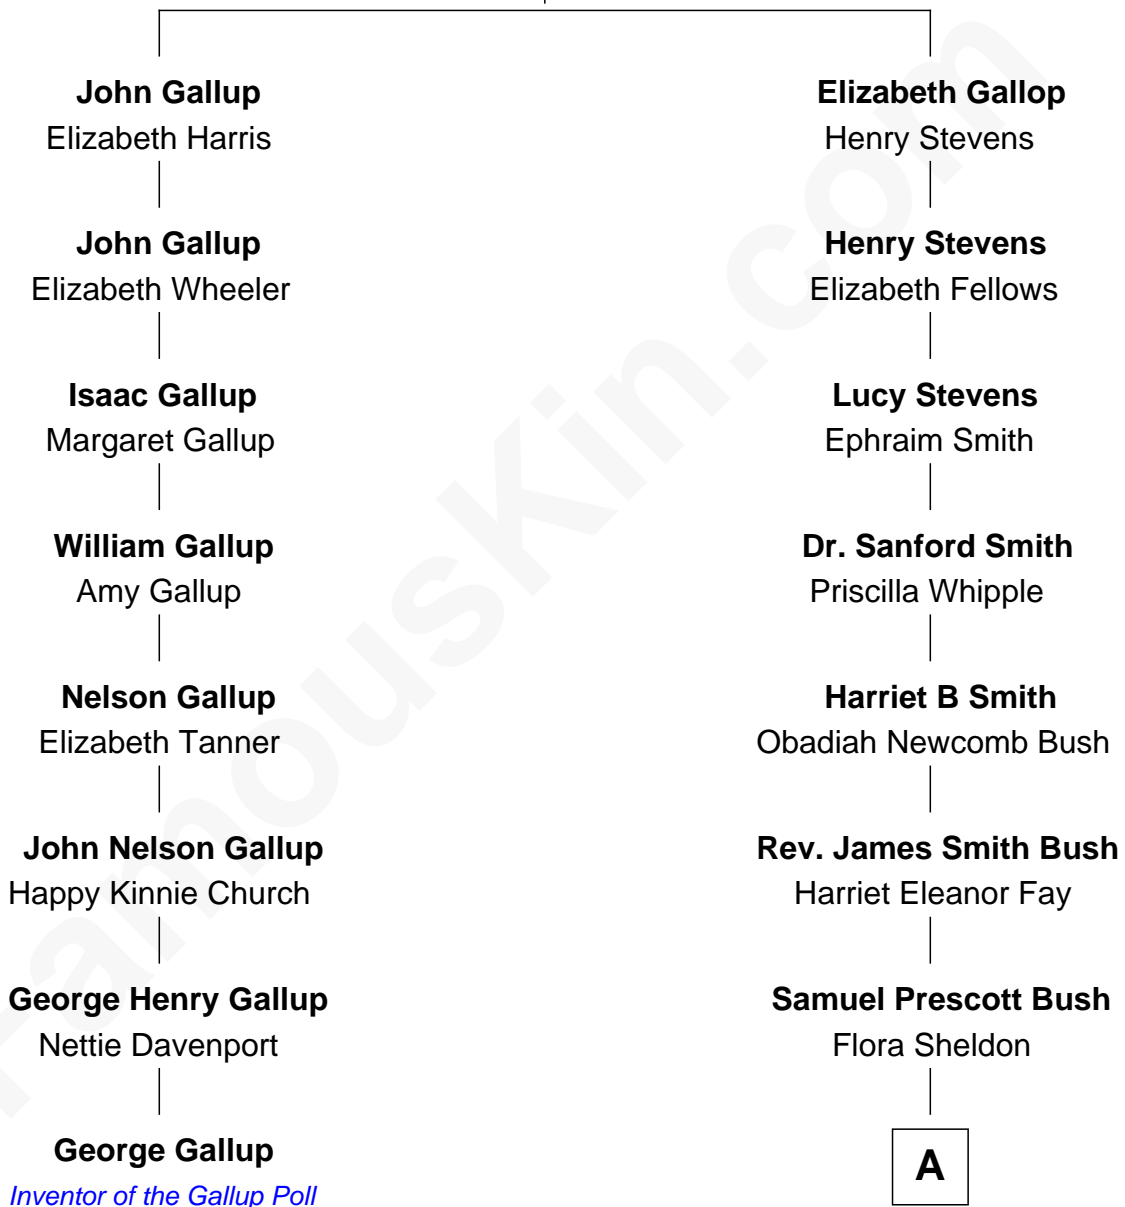

FamousKin.com Relationship Chart of

George Gallup

Inventor of the Gallup Poll

7th cousin 1 time removed of

George H. W. Bush

41st U.S. President

John Gallop
Hannah Lake

A

Prescott Sheldon Bush
Dorothy Wear Walker

George H. W. Bush
41st U.S. President

FamousKin.com