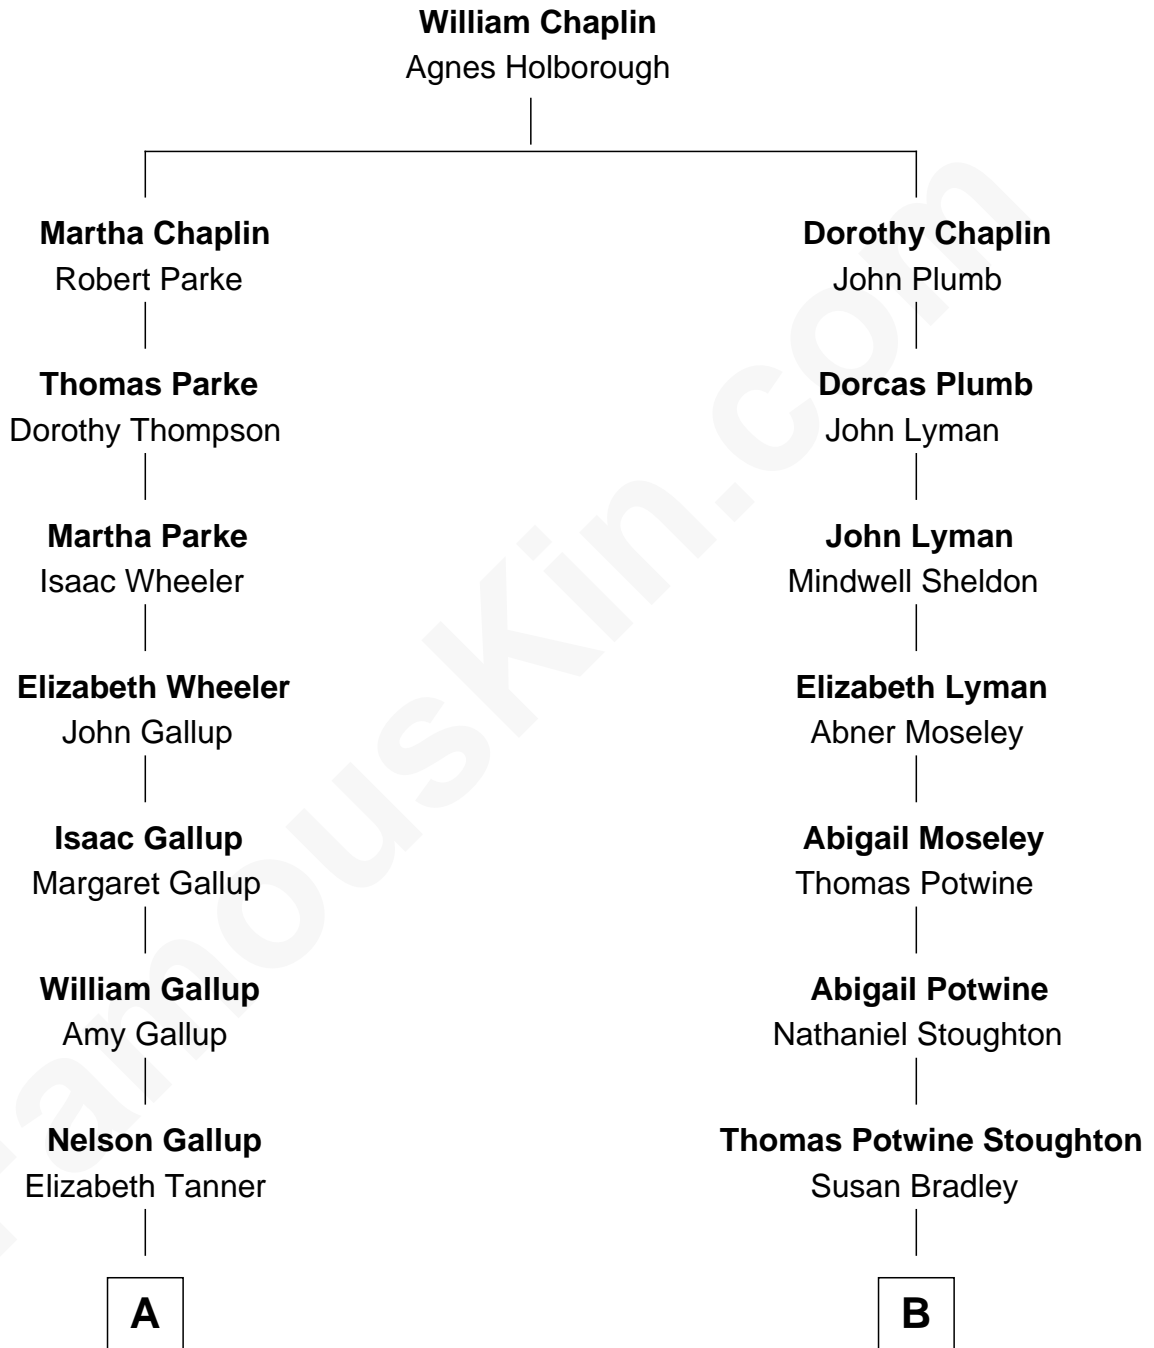

FamousKin.com Relationship Chart of

George Gallup

Inventor of the Gallup Poll

9th cousin 1 time removed of

Dr. Benjamin Spock

American Pediatrician and Author on Child Care

A

John Nelson Gallup
Happy Kinnie Church

George Henry Gallup
Nettie Davenport

George Gallup
Inventor of the Gallup Poll

B

Henry Evander Stoughton
Laura E. Clark

Charles Bradley Stoughton
Ada Ripley Hooper

Mildred Louise Stoughton
Benjamin Ives Spock