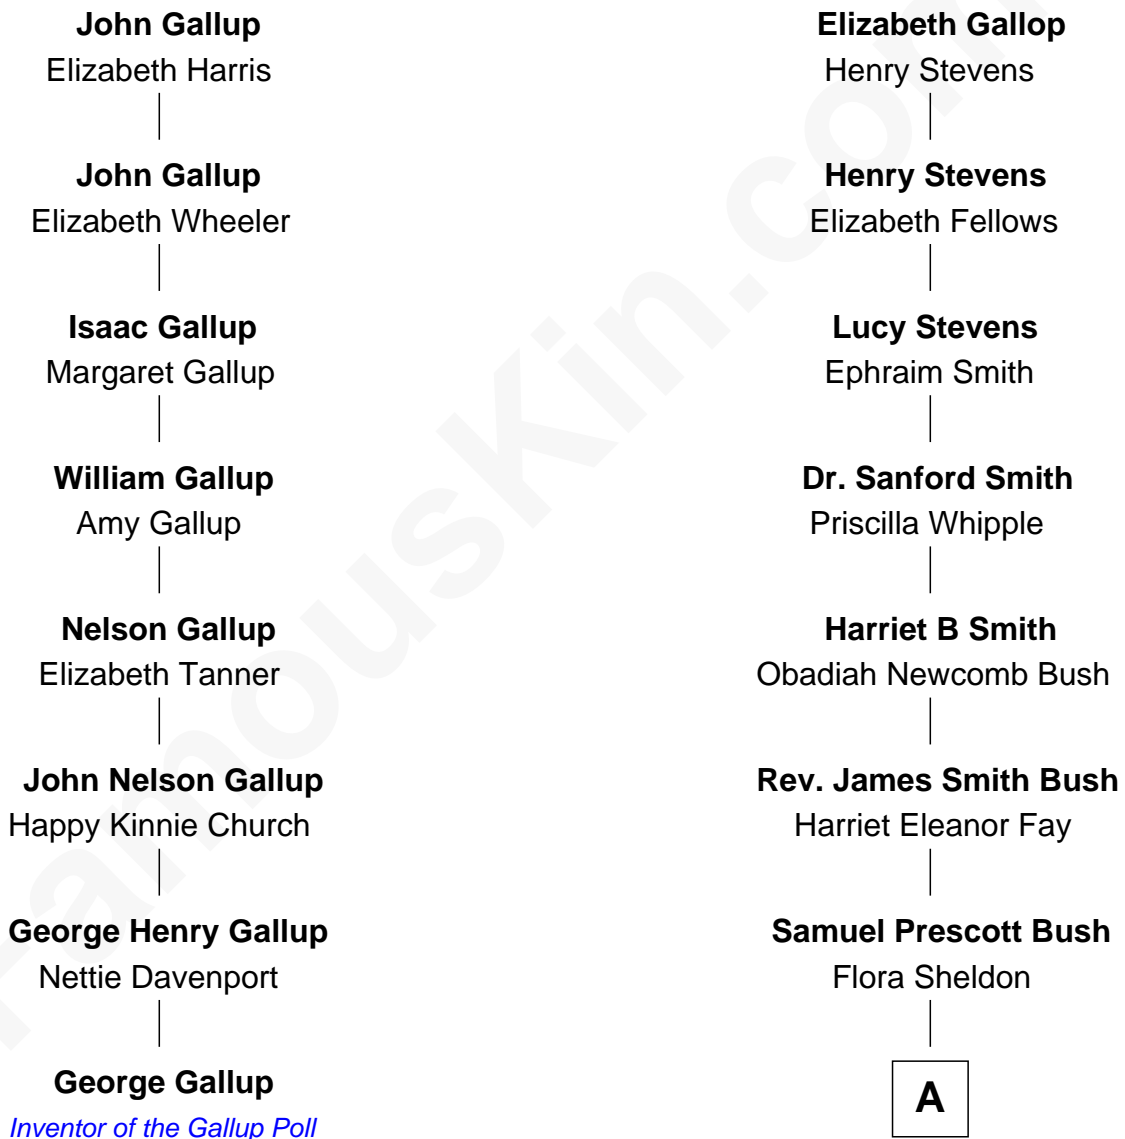

# FamousKin.com Relationship Chart of

**George Gallup**

*Inventor of the Gallup Poll*

7th cousin 2 times removed of

**Jeb Bush**

*43rd Governor of Florida*

**John Gallop**

Hannah Lake

**A**

Prescott Sheldon Bush

Dorothy Wear Walker

George Herbert Walker Bush

Barbara Pierce

Jeb Bush

*43rd Governor of Florida*

FamousKin.com