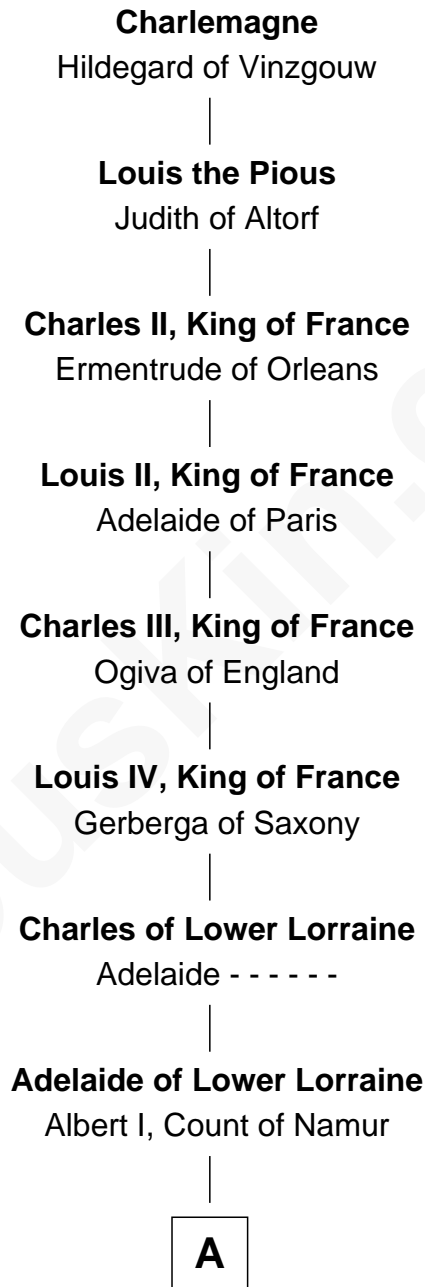

FamousKin.com Relationship Chart of

George Gallup

Inventor of the Gallup Poll

36th Great-grandson of

Charlemagne

King of the Franks

A

Albert II, Count of Namur
Regelinde of Lower Lorraine

Albert III, Count of Namur
Ida of Saxony

Godfrey, Count of Namur
Sybil of Chateau-Porcien

Probable

Elizabeth of Namur
Gervais, Count of Rethel

Miliscent of Rethel
Richard de Camville

William de Camville
Auberée de Marmion

William de Camville
Iseuda - - - - -

Thomas de Camville
Agnes - - - - -

Felicia de Camville
Philip Durvassal

Thomas Durvassal
Margery - - - - -

B

B

Margery Durvassal

William de la Spine

—
Dorothy Thompson

Thomas Parke

—
Martha Parke

Isaac Wheeler

—
Elizabeth Wheeler

John Gallup

—
Isaac Gallup

Margaret Gallup