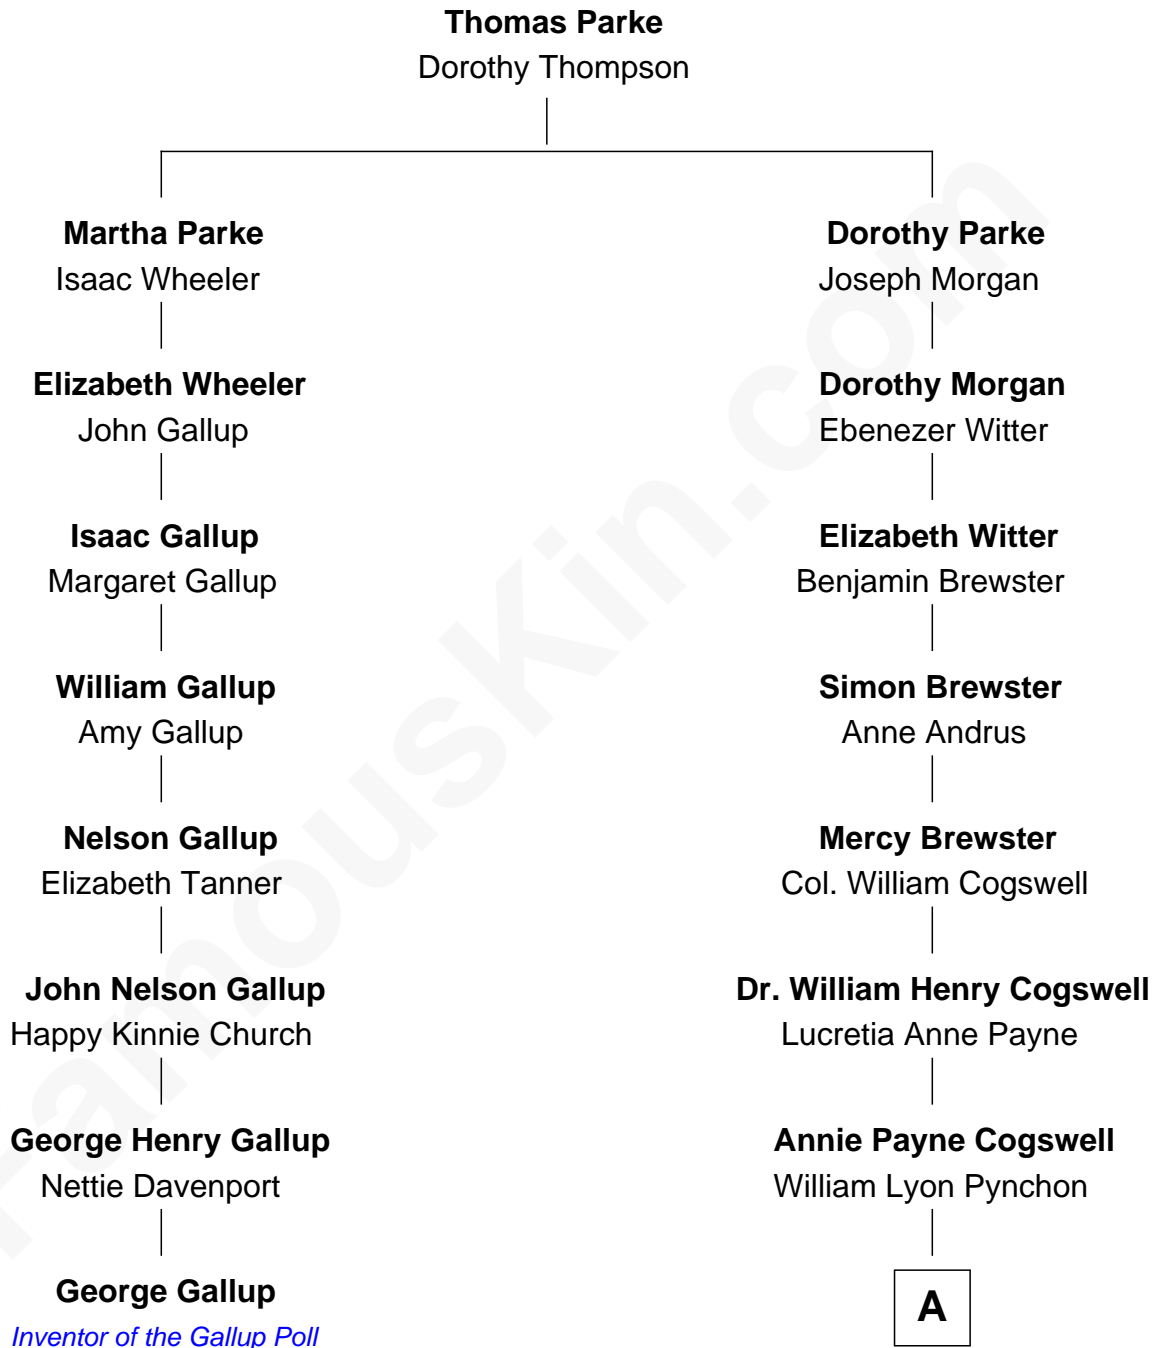

# FamousKin.com Relationship Chart of

**George Gallup**

*Inventor of the Gallup Poll*

7th cousin 2 times removed of

**Thomas Pynchon**

*American Novelist*

A

William Henry Chichele Pynchon

Carrie Susan Moyses

Thomas Ruggles Pynchon

Catherine Frances Bennett

Thomas Pynchon

*Novelist*

FamousKin.com