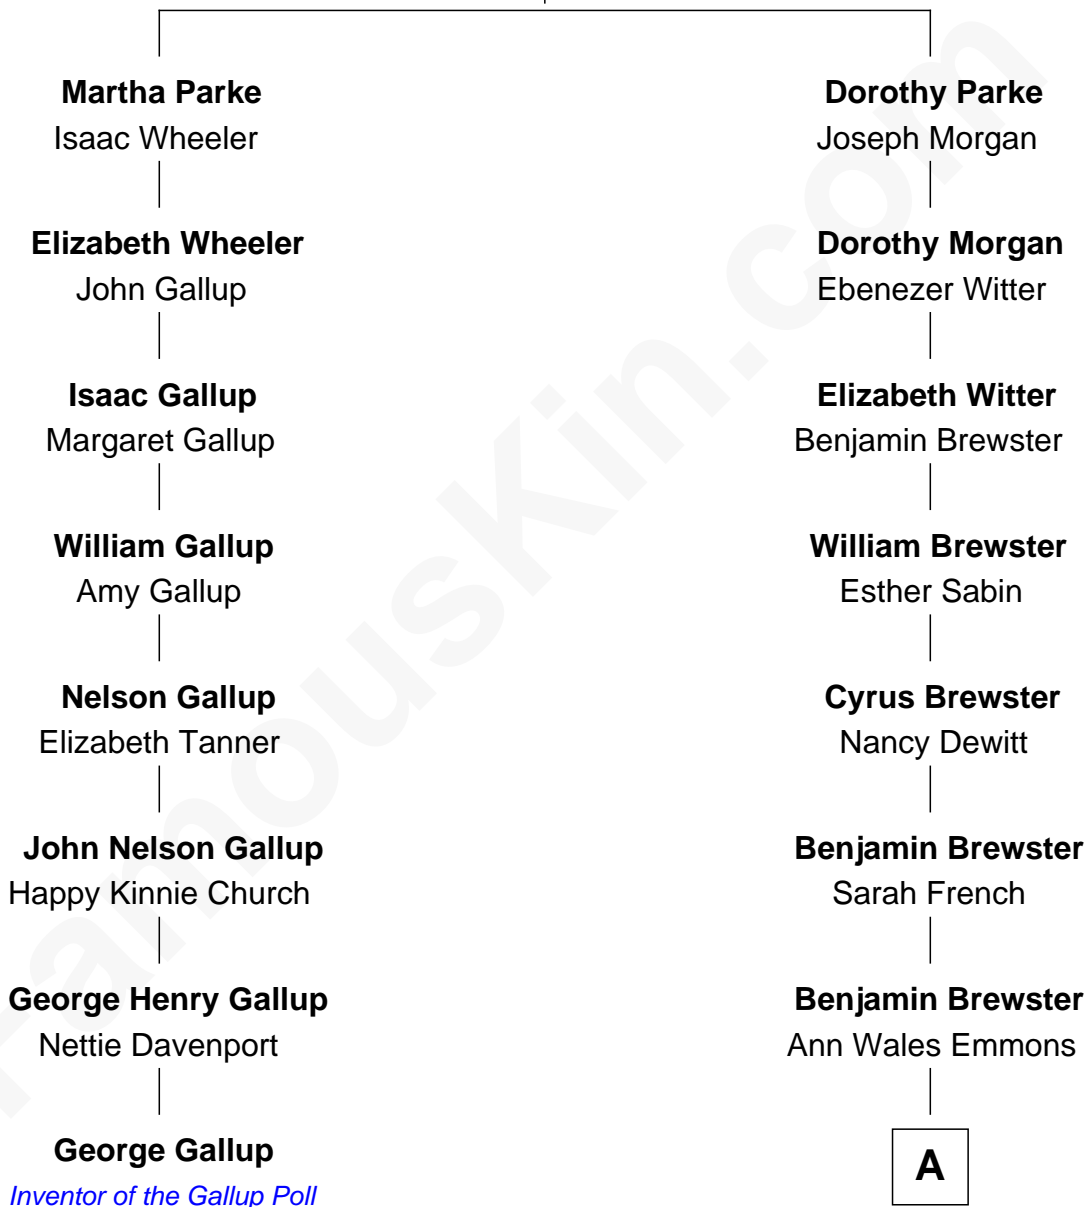

FamousKin.com Relationship Chart of

George Gallup

Inventor of the Gallup Poll

7th cousin 3 times removed of

Paget Brewster

TV Actress

Thomas Parke
Dorothy Thompson

A

Dr. George Washington Wales Brewster

Ellen Mackenzie Hodge

George Washington Wales Brewster

Joan Ryerson

Galen Brewster

Hathaway Tew

Paget Brewster

TV Actress