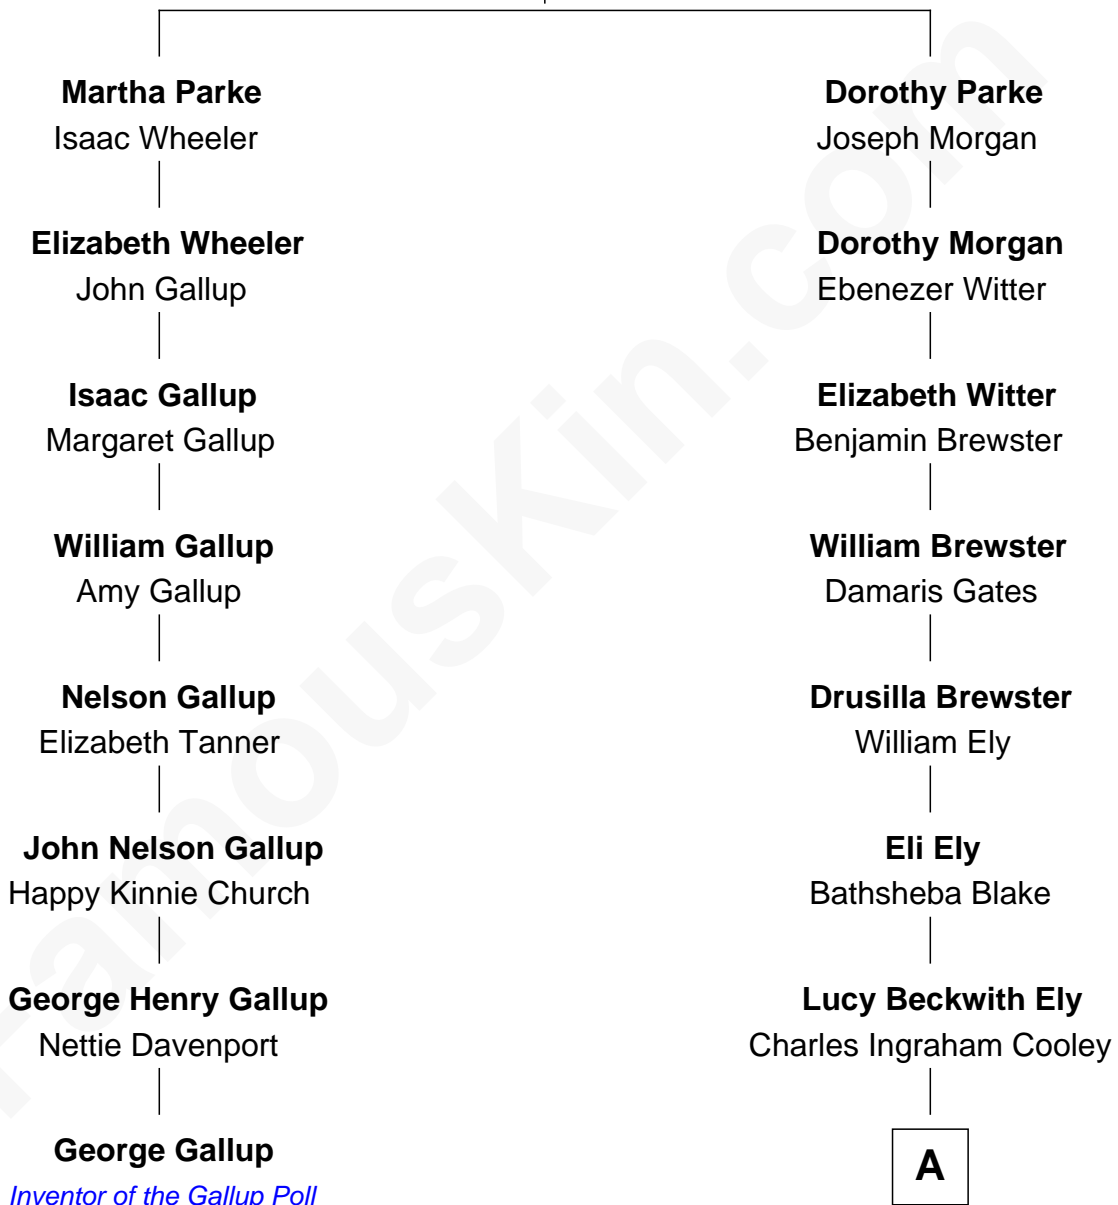

# FamousKin.com Relationship Chart of

**George Gallup**

*Inventor of the Gallup Poll*

7th cousin 4 times removed of

**Elisabeth Shue**

*TV and Movie Actress*

**Thomas Parke**  
Dorothy Thompson

**A**

—  
**Mary Jane Cooley**  
Giles Buckingham Willcox

—  
**Harriet Grace Brewster Willcox**  
Alexander Hunter Gunn

—  
**Mary Brewster Gunn**  
Adoniram Judson Wells

—  
**Anne Brewster Wells**  
James William Shue

—  
**Elisabeth Shue**  
*TV and Movie Actress*