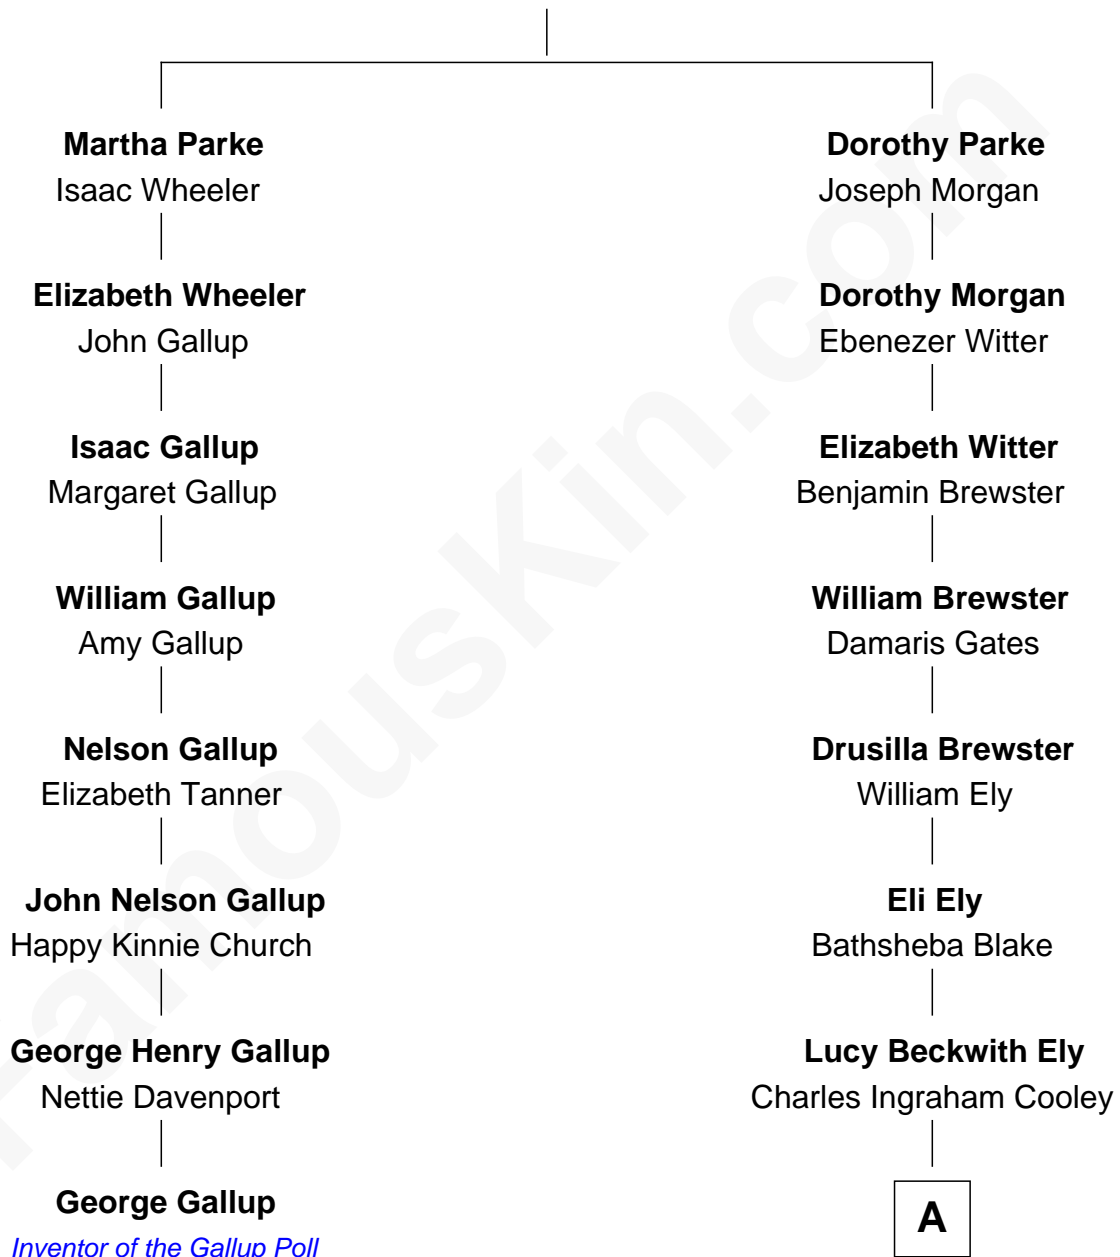

FamousKin.com Relationship Chart of

George Gallup

Inventor of the Gallup Poll

7th cousin 4 times removed of

Andrew Shue

TV Actor

Thomas Parke
Dorothy Thompson

A

Mary Jane Cooley
Giles Buckingham Willcox

Harriet Grace Brewster Willcox
Alexander Hunter Gunn

Mary Brewster Gunn
Adoniram Judson Wells

Anne Brewster Wells
James William Shue

Andrew Shue
TV Actor