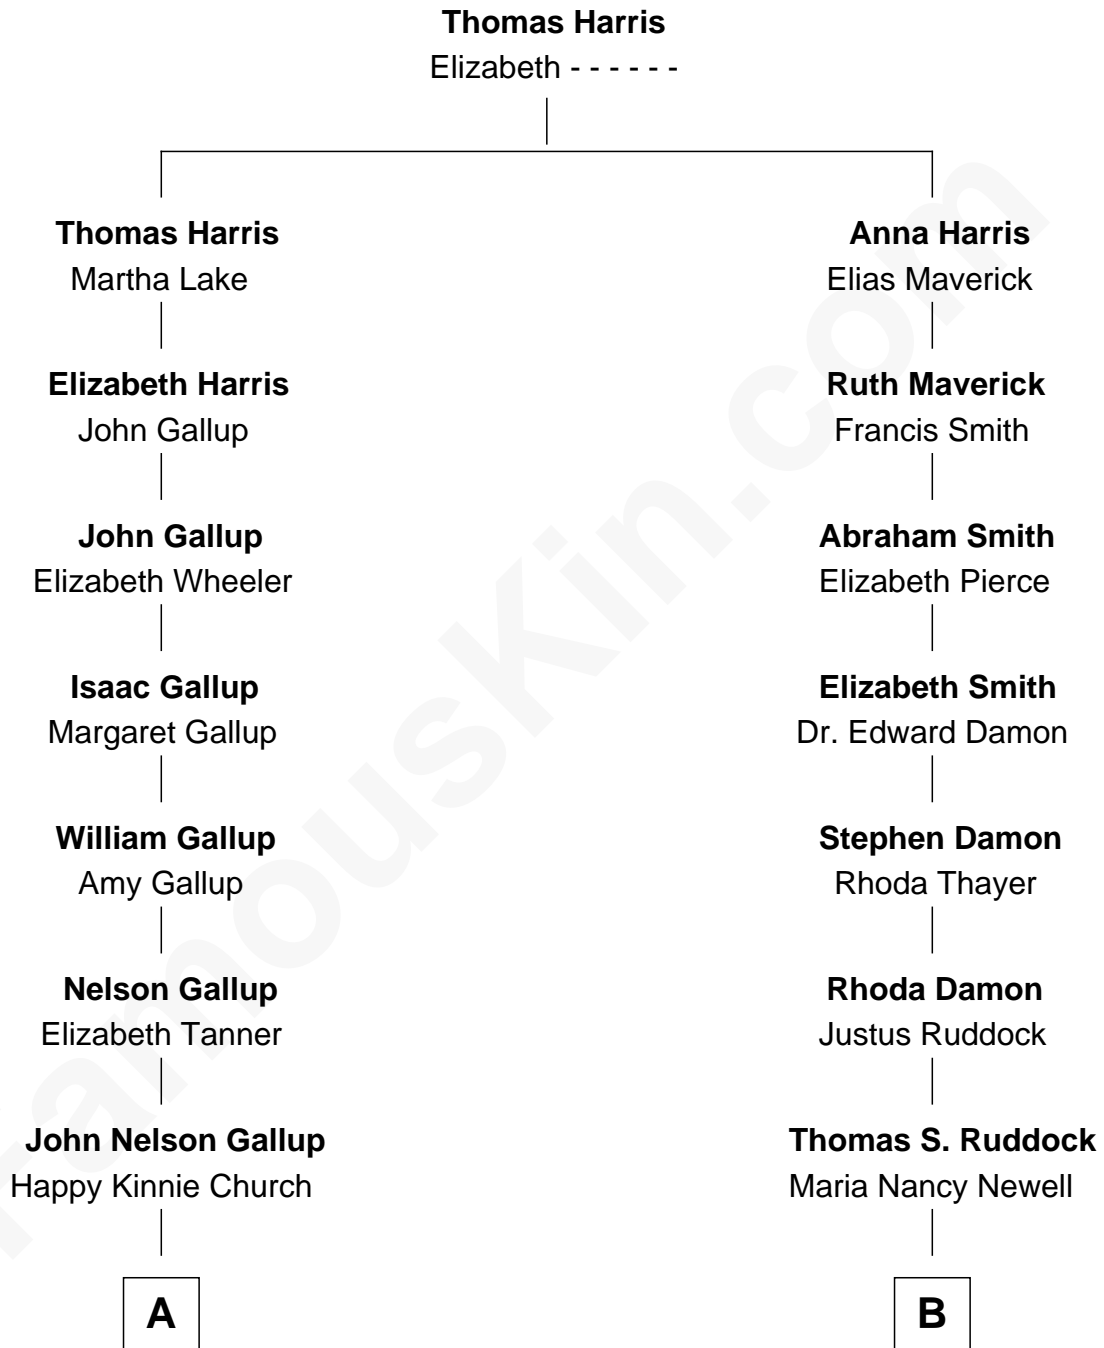

FamousKin.com Relationship Chart of

George Gallup

Inventor of the Gallup Poll

8th cousin 2 times removed of

Sarah Palin

9th Governor of Alaska

FamousKin.com