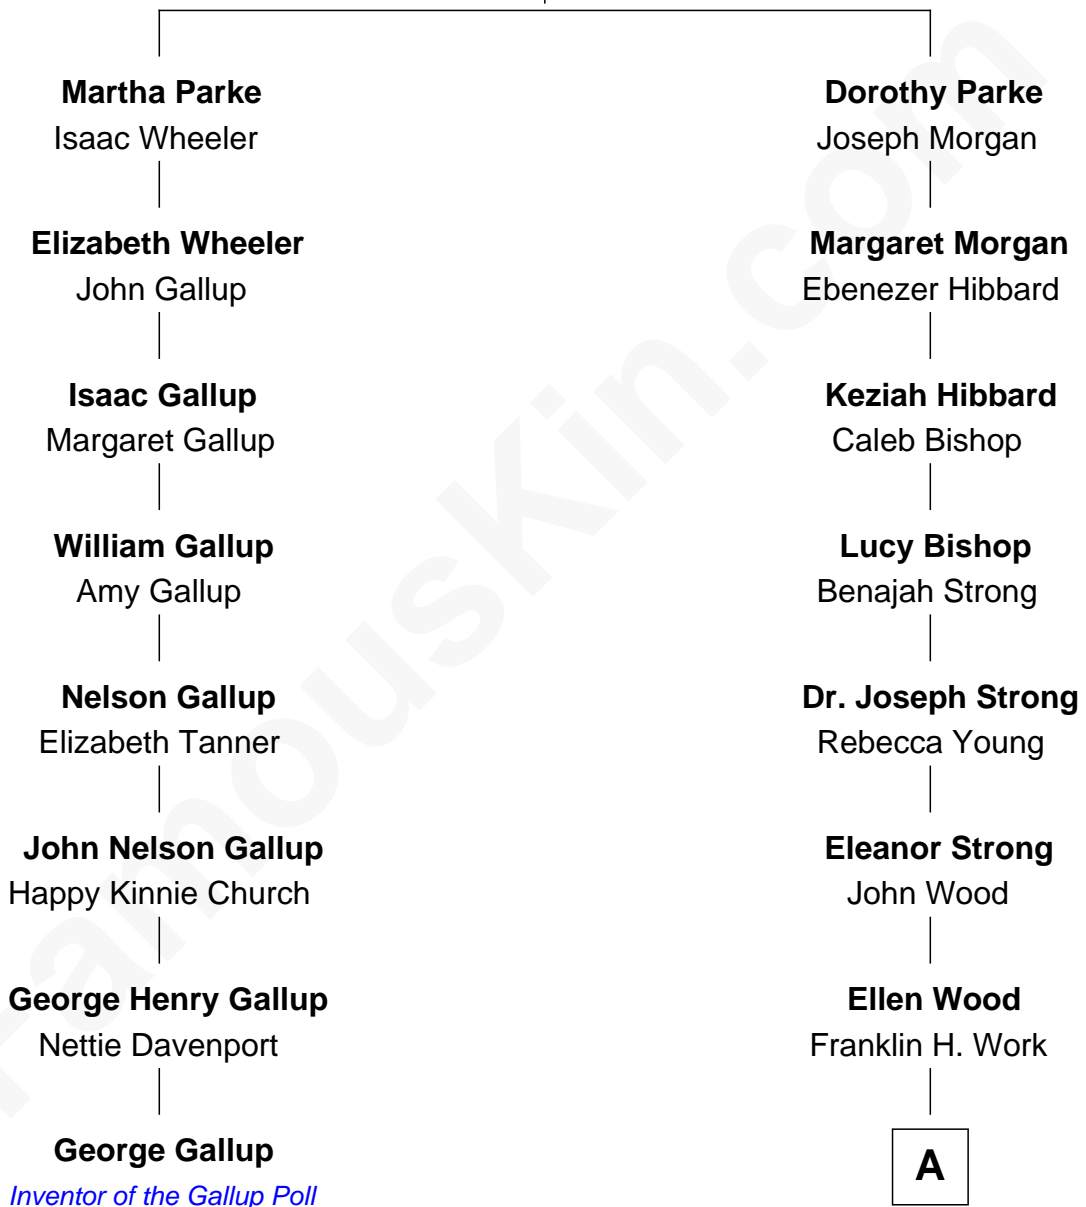

# FamousKin.com Relationship Chart of

**George Gallup**

*Inventor of the Gallup Poll*

7th cousin 4 times removed of

**Prince William**

*Prince of Wales*

**Thomas Parke**  
Dorothy Thompson

A

**Frances Eleanor Work**

James Boothby Burke Roche

**Edmund Maurice Burke Roche**

Ruth Sylvia Gill

**Frances Ruth Burke Roche**

Edward John Spencer

**Princess Diana Frances Spencer**

Charles III, King of the United Kingdom

**Prince William**

*Prince of Wales*