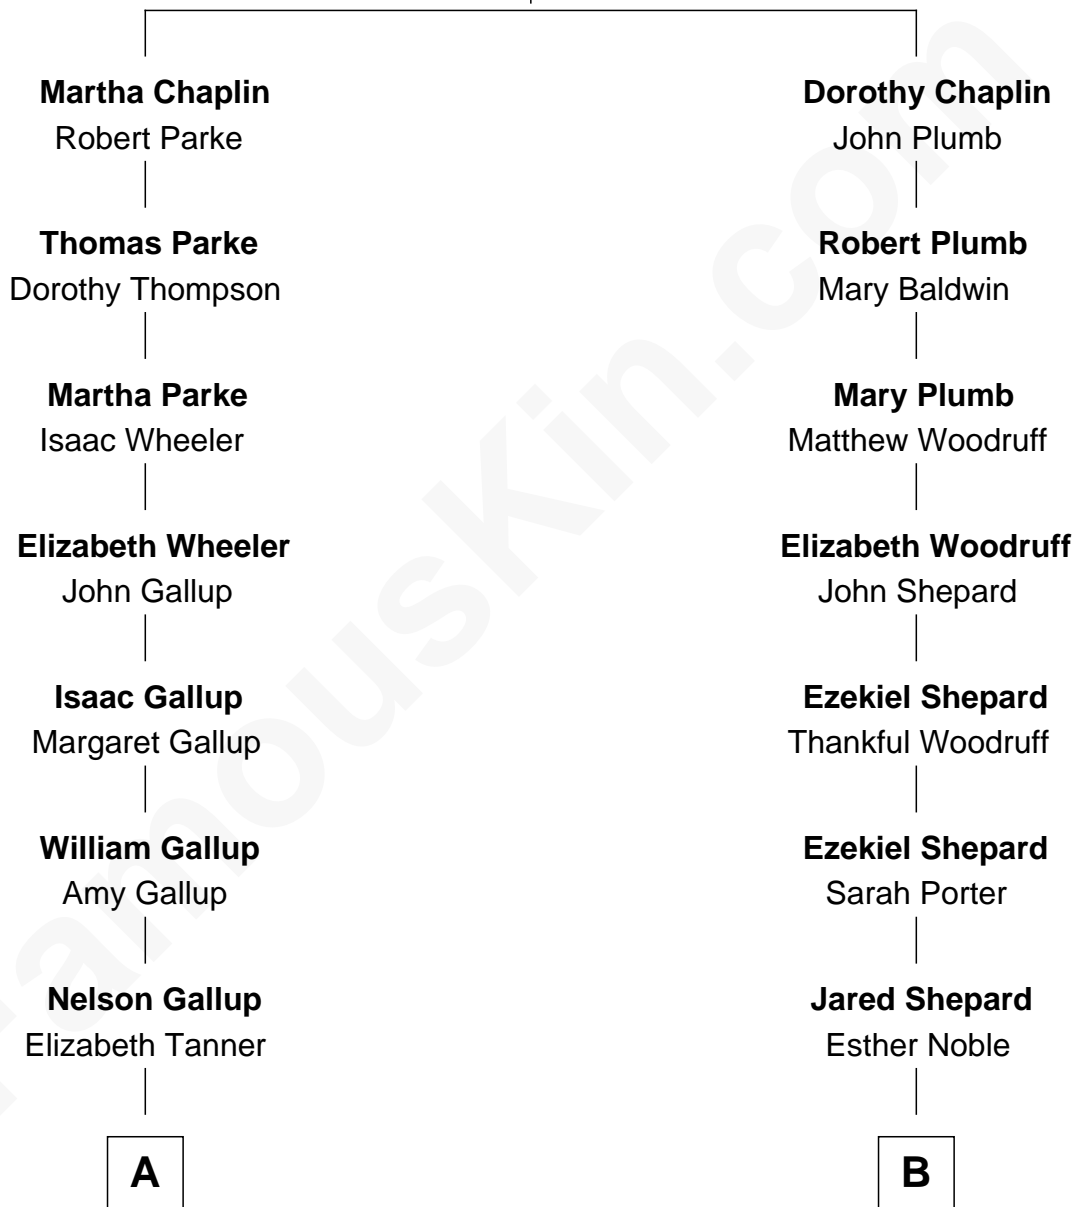

# FamousKin.com Relationship Chart of

**George Gallup**

*Inventor of the Gallup Poll*

9th cousin of

**Gilbert Clifford Noble**

*Co-Founder of Barnes & Noble*

**William Chaplin**  
Agnes Holborough

**A**

**John Nelson Gallup**  
Happy Kinnie Church

**George Henry Gallup**  
Nettie Davenport

**George Gallup**  
*Inventor of the Gallup Poll*

**B**

**Julia Shepard**  
Thomas Loomis

**Andelucia Loomis**  
James Noble