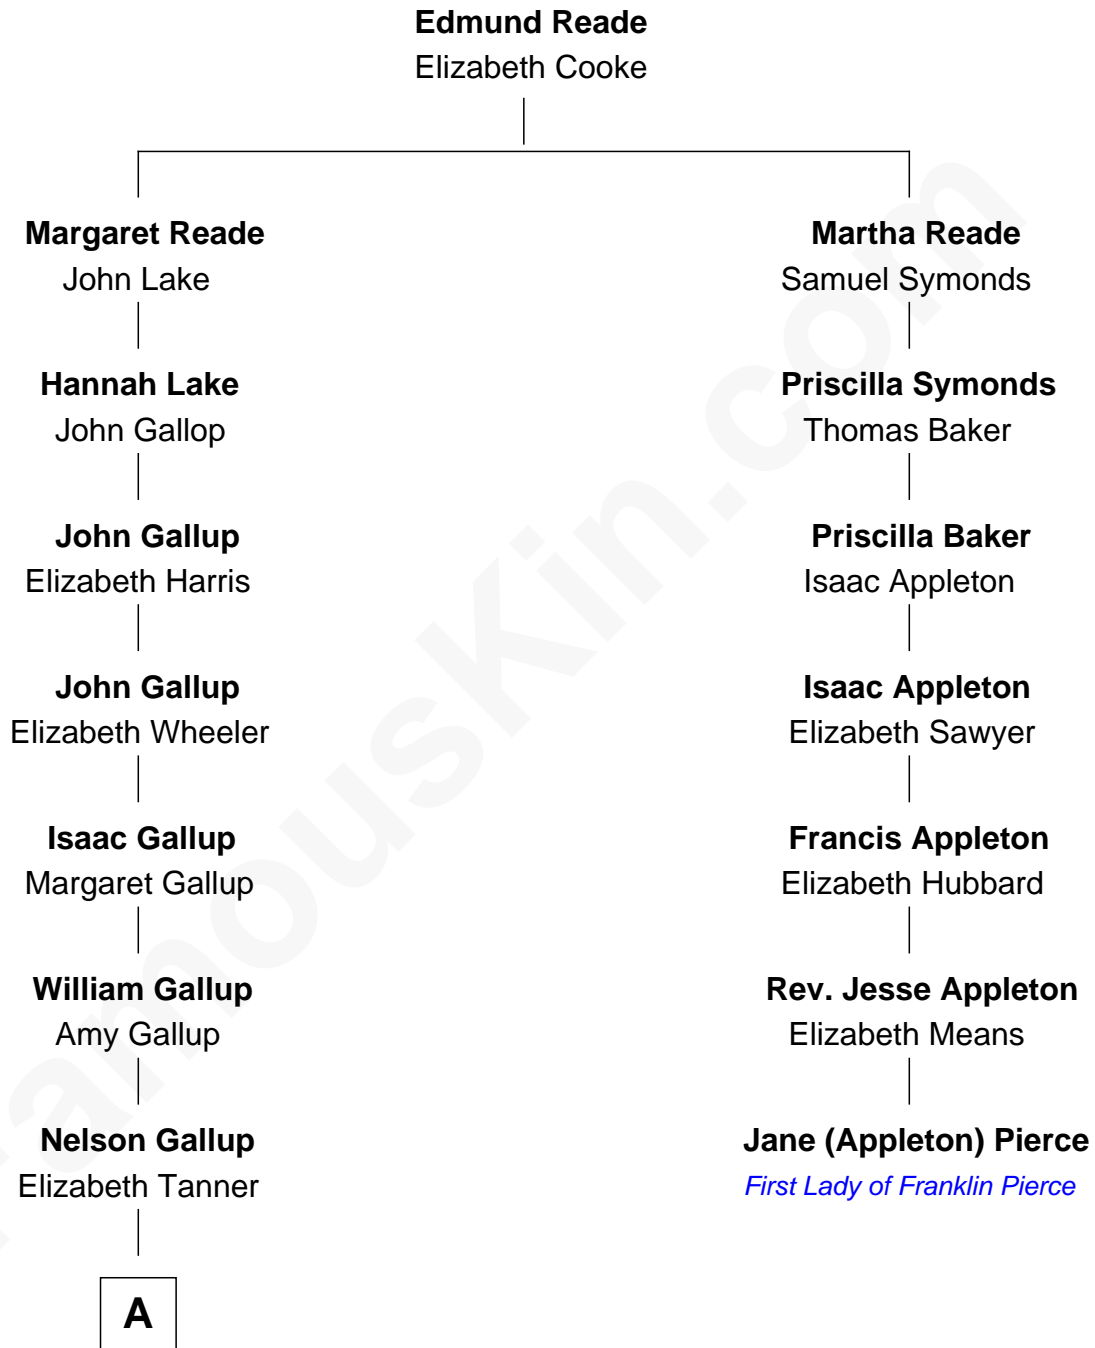

FamousKin.com

Relationship Chart of

George Gallup

Inventor of the Gallup Poll

6th cousin 3 times removed of

Jane (Appleton) Pierce

First Lady of President Franklin Pierce

A

—
John Nelson Gallup
Happy Kinnie Church

—
George Henry Gallup
Nettie Davenport

—
George Gallup
Inventor of the Gallup Poll

FamousKin.com