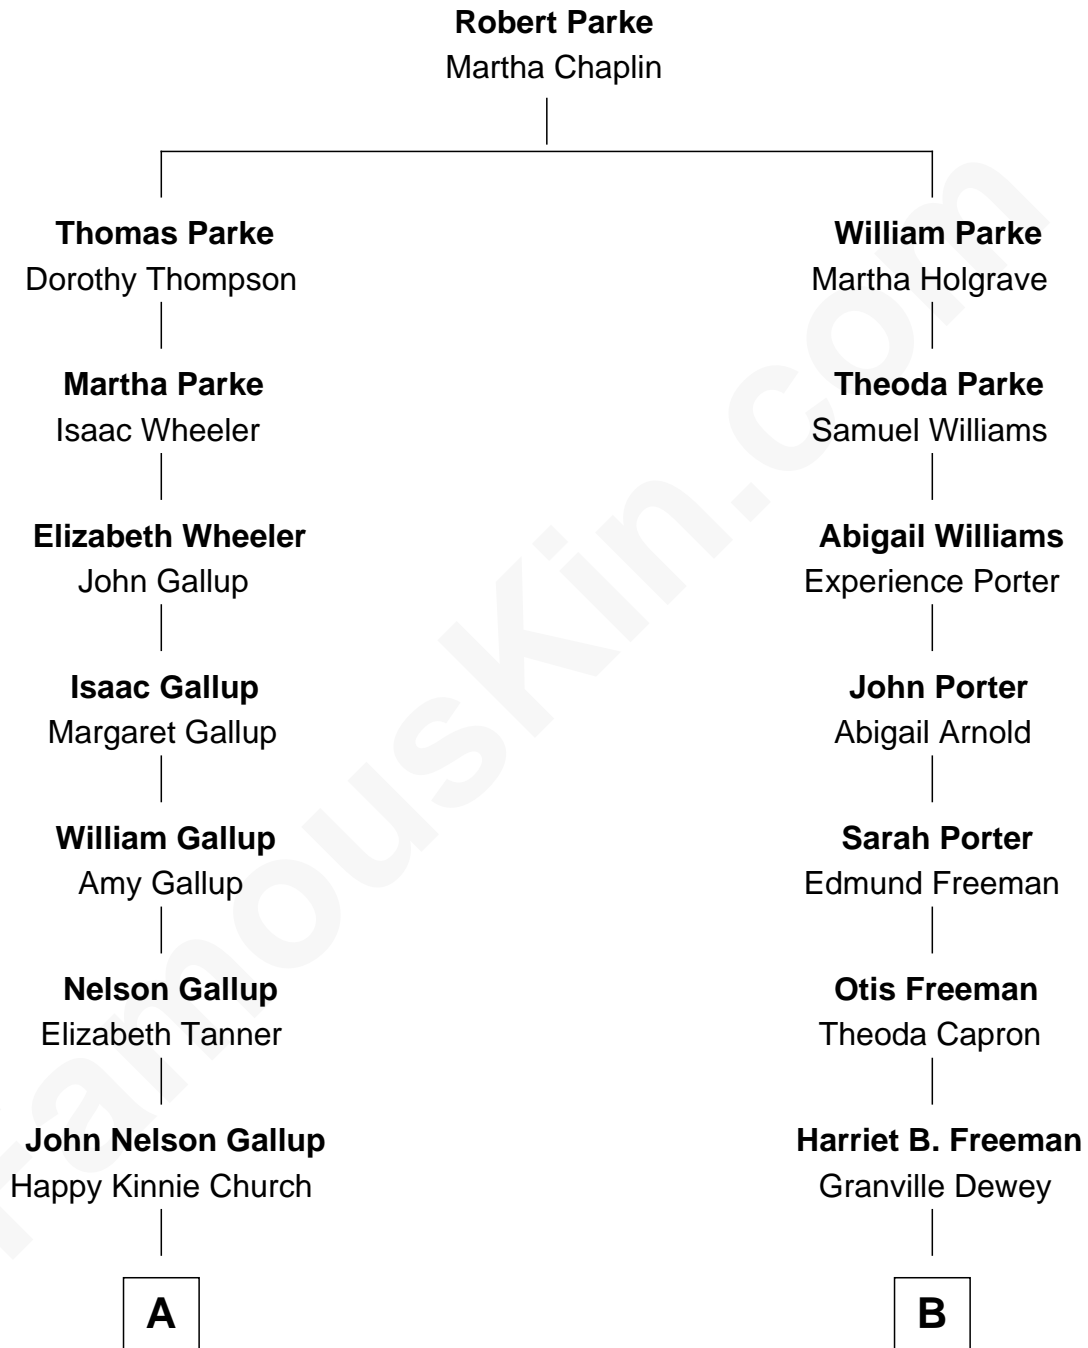

FamousKin.com

Relationship Chart of

George Gallup

Inventor of the Gallup Poll

8th cousin 1 time removed of

Thomas Edmund Dewey

47th Governor of New York

FamousKin.com