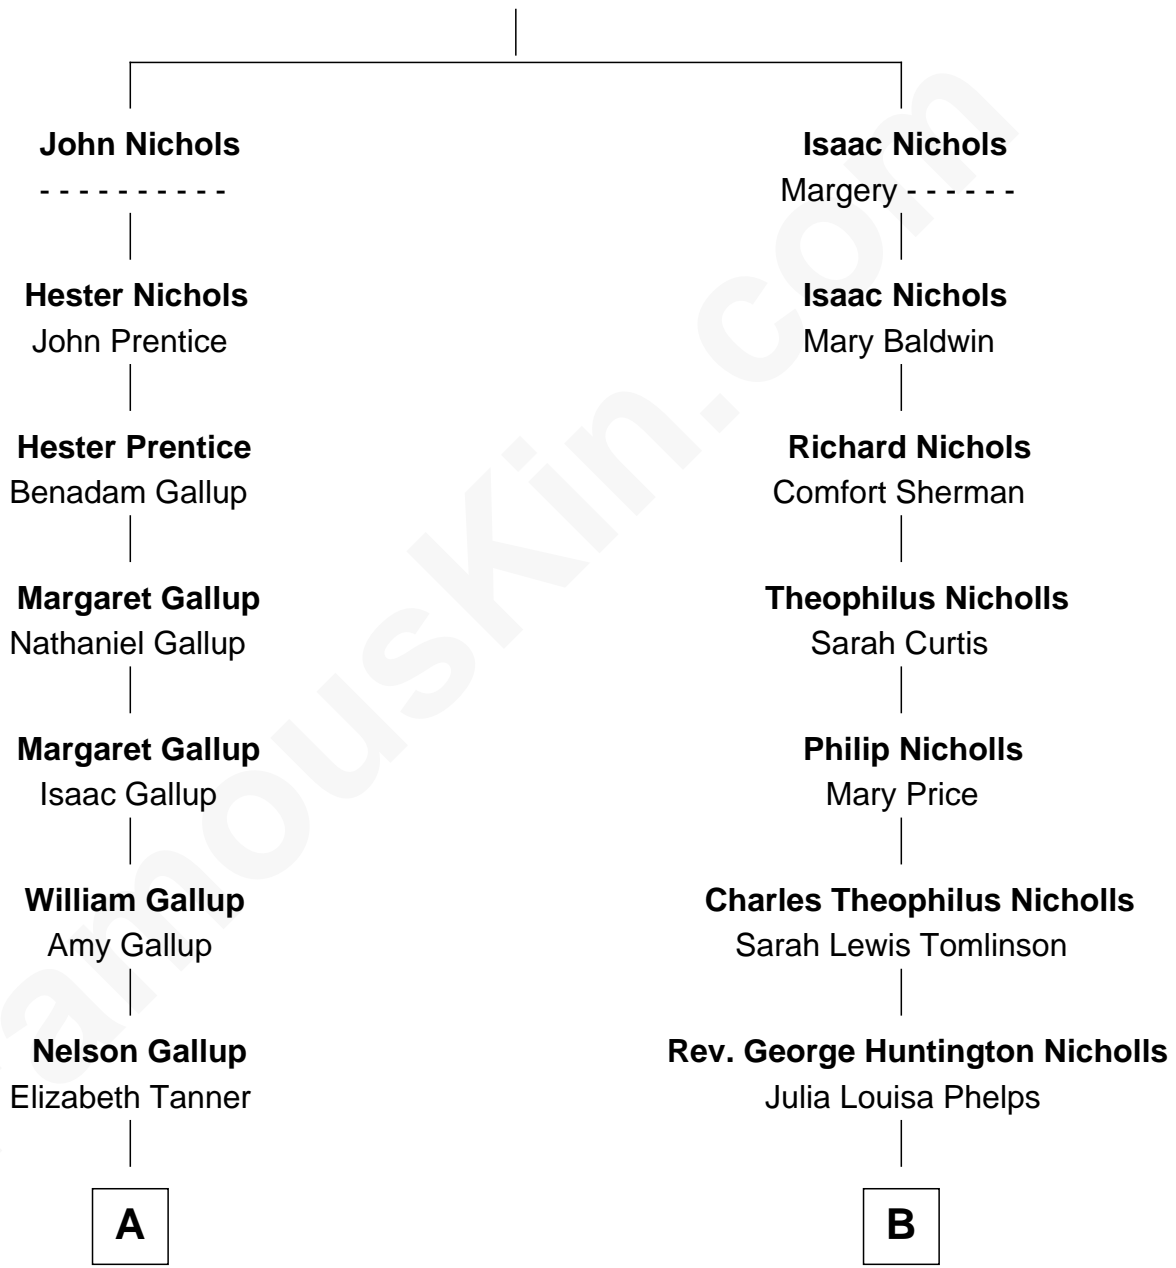

# FamousKin.com Relationship Chart of

**George Gallup**

*Inventor of the Gallup Poll*

9th cousin 2 times removed of

**Treat Williams**

*TV & Movie Actor*

**Francis Nichols**  
Frances Wimarke

**A**

**John Nelson Gallup**  
Happy Kinnie Church

**George Henry Gallup**  
Nettie Davenport

**George Gallup**  
*Inventor of the Gallup Poll*

**B**

**Mary Nicholls**  
Charles W. Barnum

**Richard Nicholls Barnum**  
Marian Hutchison Cocks

**Eleanor Barnum**  
Treat Payne Andrew

**Marian Andrew**  
Richard Norman Williams

**Treat Williams**  
*TV & Movie Actor*