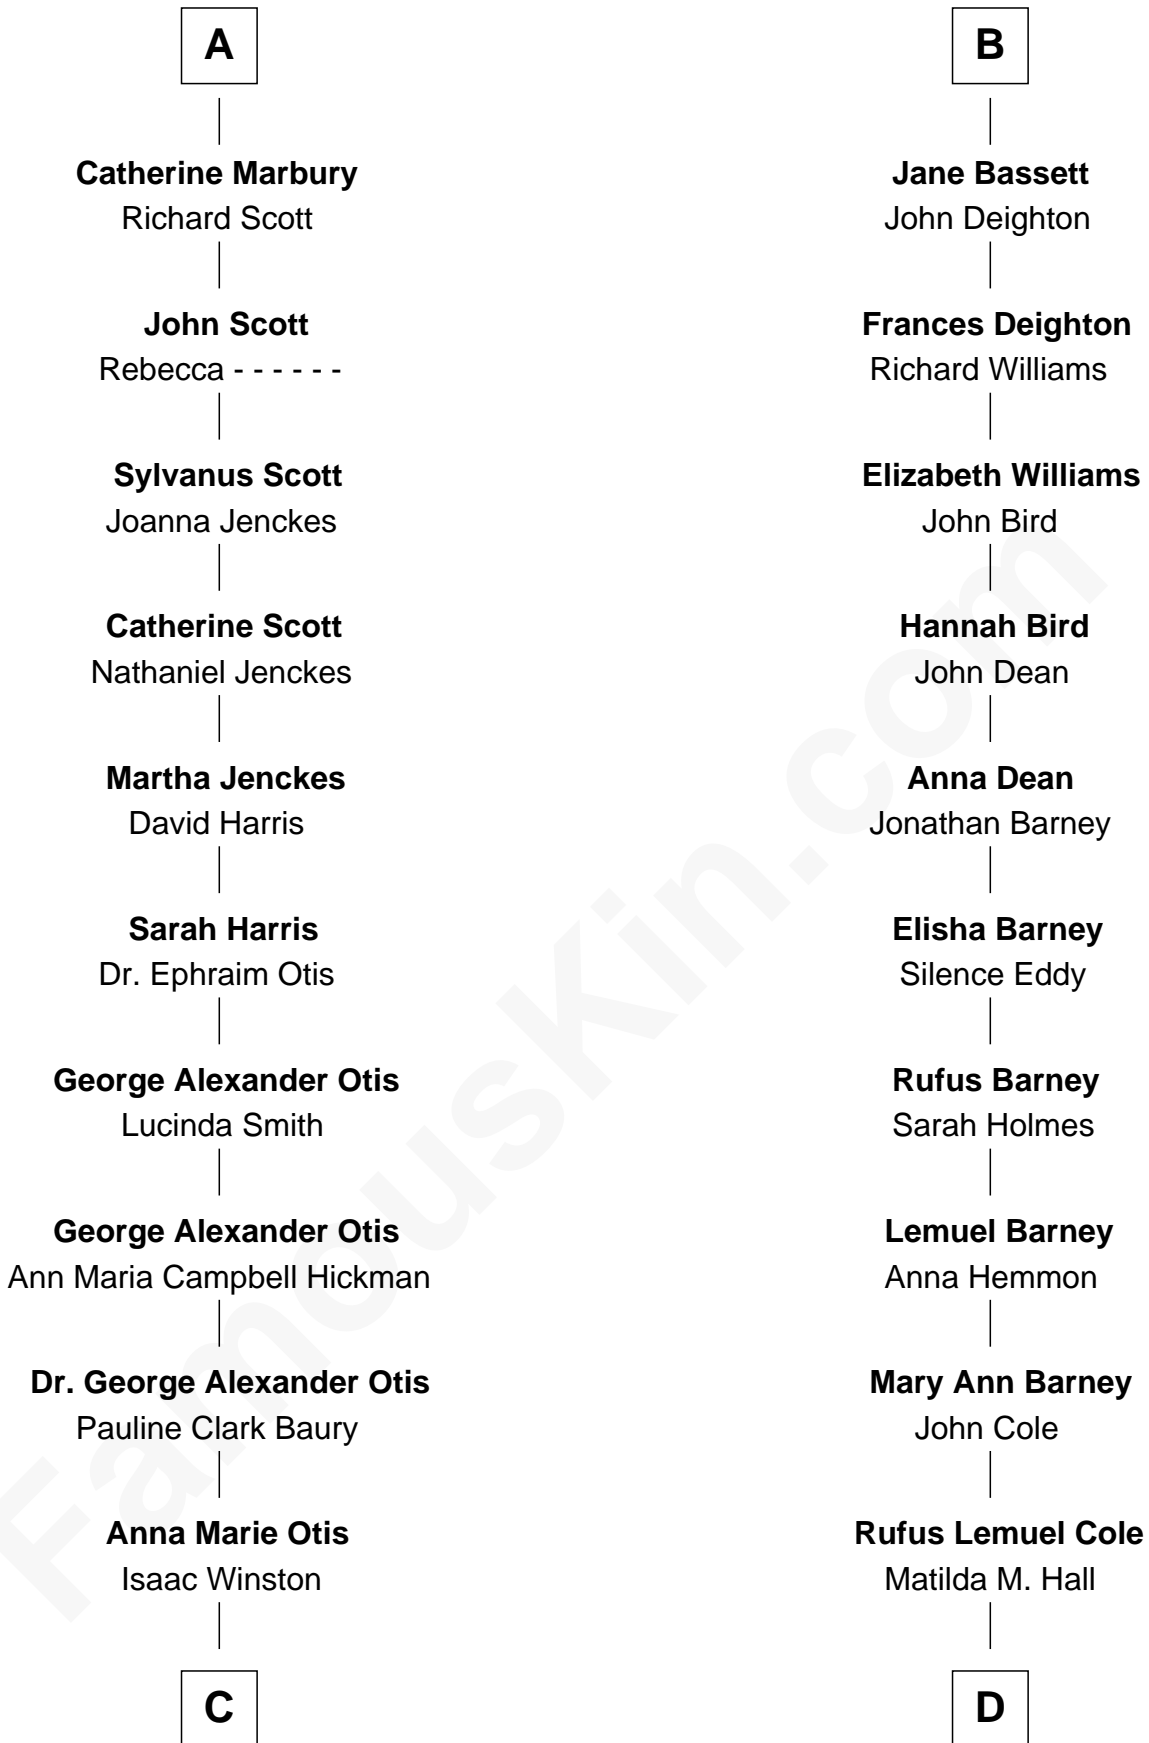

# FamousKin.com Relationship Chart of

**George Winston**

*New Age Pianist*

19th cousin 1 time removed of

**Michael Lookinland**

*TV Actor*

**Robert de Ferrers**  
Margaret Despencer

**Phillippa Ferrers**  
Sir Thomas Greene

**A**

**Sir Edmund Ferrers**  
Ellen Roche

**Margaret Ferrers**  
John de Beauchamp

**Sir Richard de Beauchamp**  
Elizabeth Stafford

**Anne de Beauchamp**  
Sir Richard Lygon

**Sir Richard Lygon**  
Margaret Greville

**Henry Lygon**  
Elizabeth Berkeley

**Elizabeth Lygon**  
Edward Bassett

**B**

**C**

**George Otis Winston**

Helen Comfort Stagg

**George Otis Winston**  
Mary Annabel Bohannon

**George Winston**  
*New Age Pianist*

**D**

**Nellie M. Cole**  
John Andrew Lookinland

**Orrin Paul Lookinland**  
Madeline Tait

**Paul Russell Lookinland**  
Karen Ruth McKinney

**Michael Lookinland**  
*TV Actor*

FamousKin.com