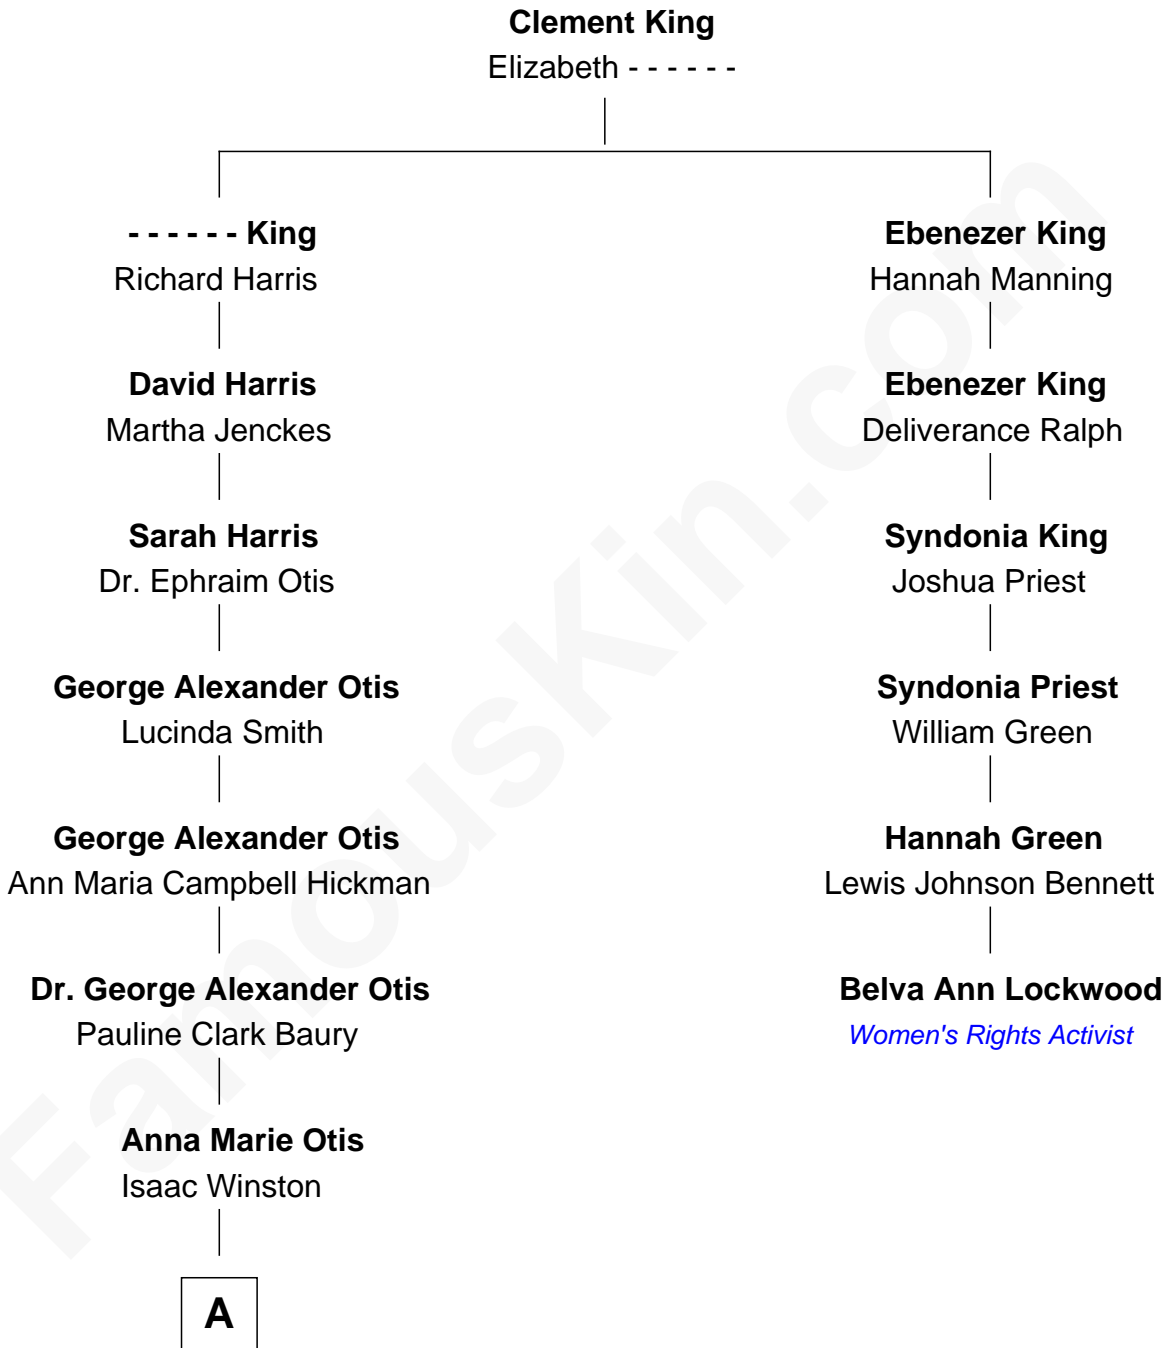

FamousKin.com Relationship Chart of

George Winston

New Age Pianist

5th cousin 4 times removed of

Belva Ann Lockwood

Women's Rights Activist

A

George Otis Winston
Helen Comfort Stagg

George Otis Winston
Mary Annabel Bohannon

George Winston
New Age Pianist

FamousKin.com