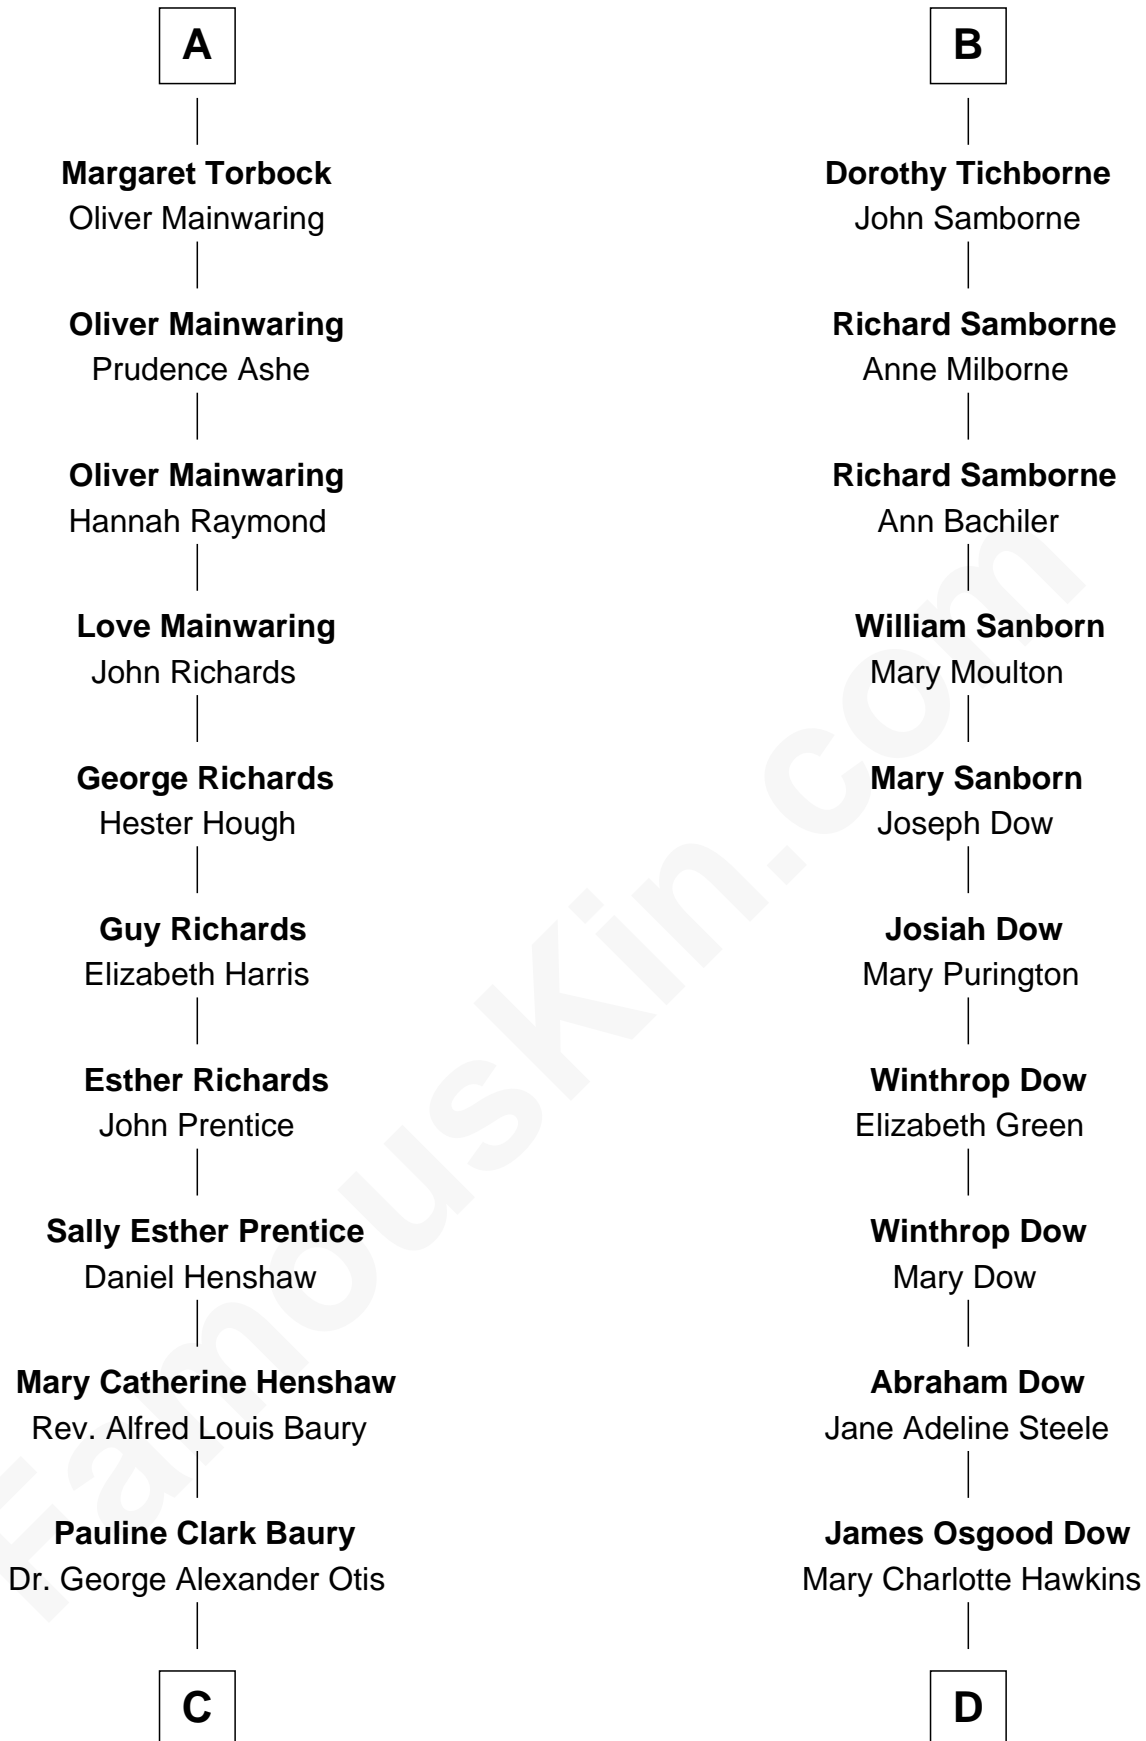

# FamousKin.com Relationship Chart of

**George Winston**

*New Age Pianist*

19th cousin 1 time removed of

**Grace Slick**

*Singer, Songwriter - Jefferson Airplane*

**C**

**Anna Marie Otis**

Isaac Winston

**George Otis Winston**

Helen Comfort Stagg

**George Otis Winston**

Mary Annabel Bohannon

**George Winston**

*New Age Pianist*

**D**

**Grace Josephine Dow**

Arthur Wilford Wing

**Ivan Wilford Wing**

Virginia Barnett

**Grace Slick**

*Singer, Songwriter - Jefferson Airplane*

FamousKin.com