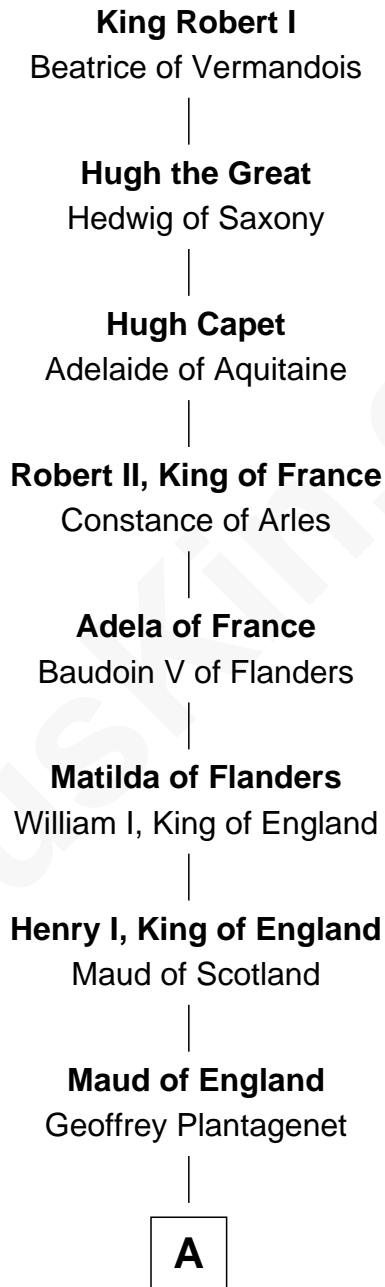

FamousKin.com Relationship Chart of

George Winston

New Age Pianist

32nd Great-grandson of

King Robert I

King of France

A

Henry II, King of England

Eleanor of Aquitaine

John, King of England

Isabelle of Angoulême

Henry III, King of England

Eleanor of Provence

Edmund Plantagenet

Blanche of Artois

Henry Plantagenet