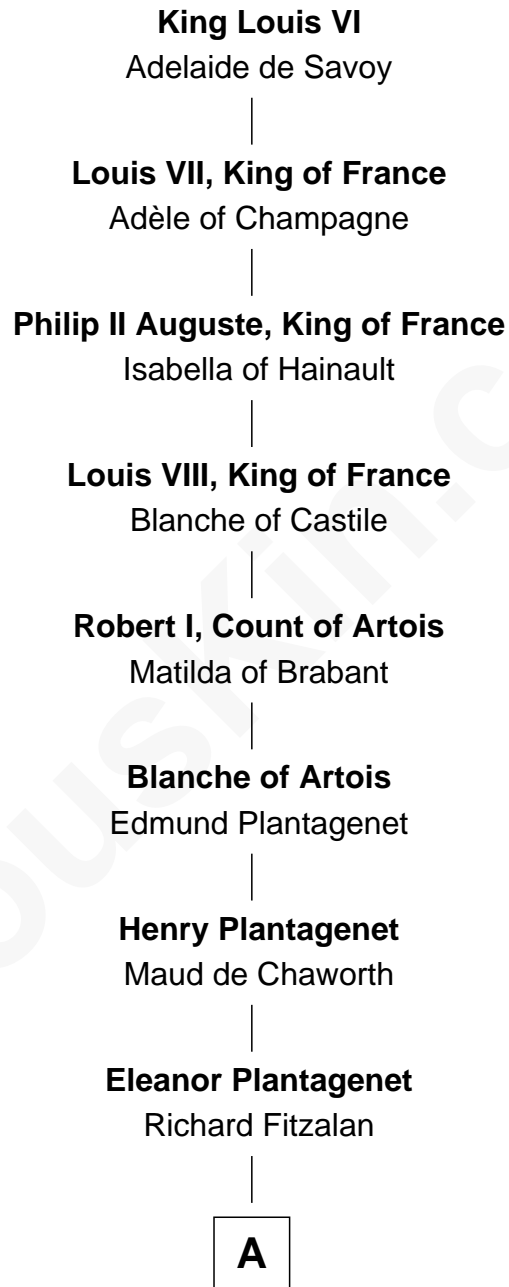

FamousKin.com Relationship Chart of

George Winston

New Age Pianist

26th Great-grandson of

King Louis VI

King of France

A

Sir Richard Fitzalan

Sir William Torbock

Thomas Torbock

Elizabeth Moore

William Torbock

Catherine Gerard

Margaret Torbock

Oliver Mainwaring

Oliver Mainwaring