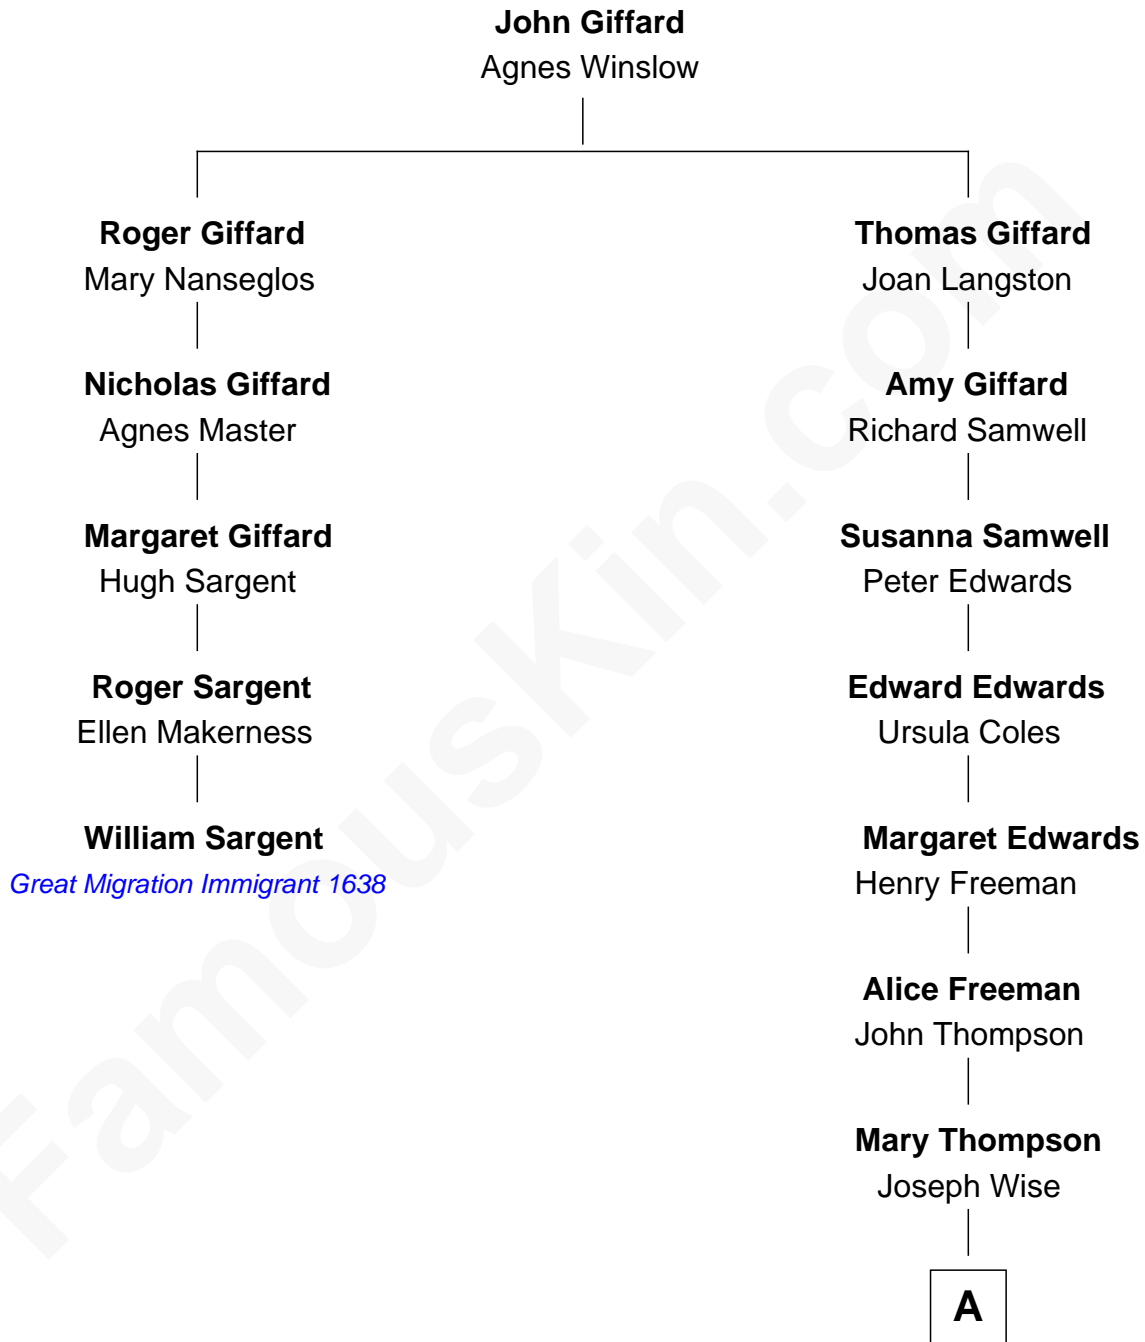

FamousKin.com

Relationship Chart of

William Sargent

(c1602 - 1682) *Great Migration Immigrant 1638*

4th cousin 9 times removed of

Louisa May Alcott
Author of Little Women

A

—
Sarah Wise

Stephen Williams

—
Joseph Williams

Abigail Davis

—
Joseph Williams

Martha Howell

—
Abigail Williams

Samuel May

—
Col. Joseph May