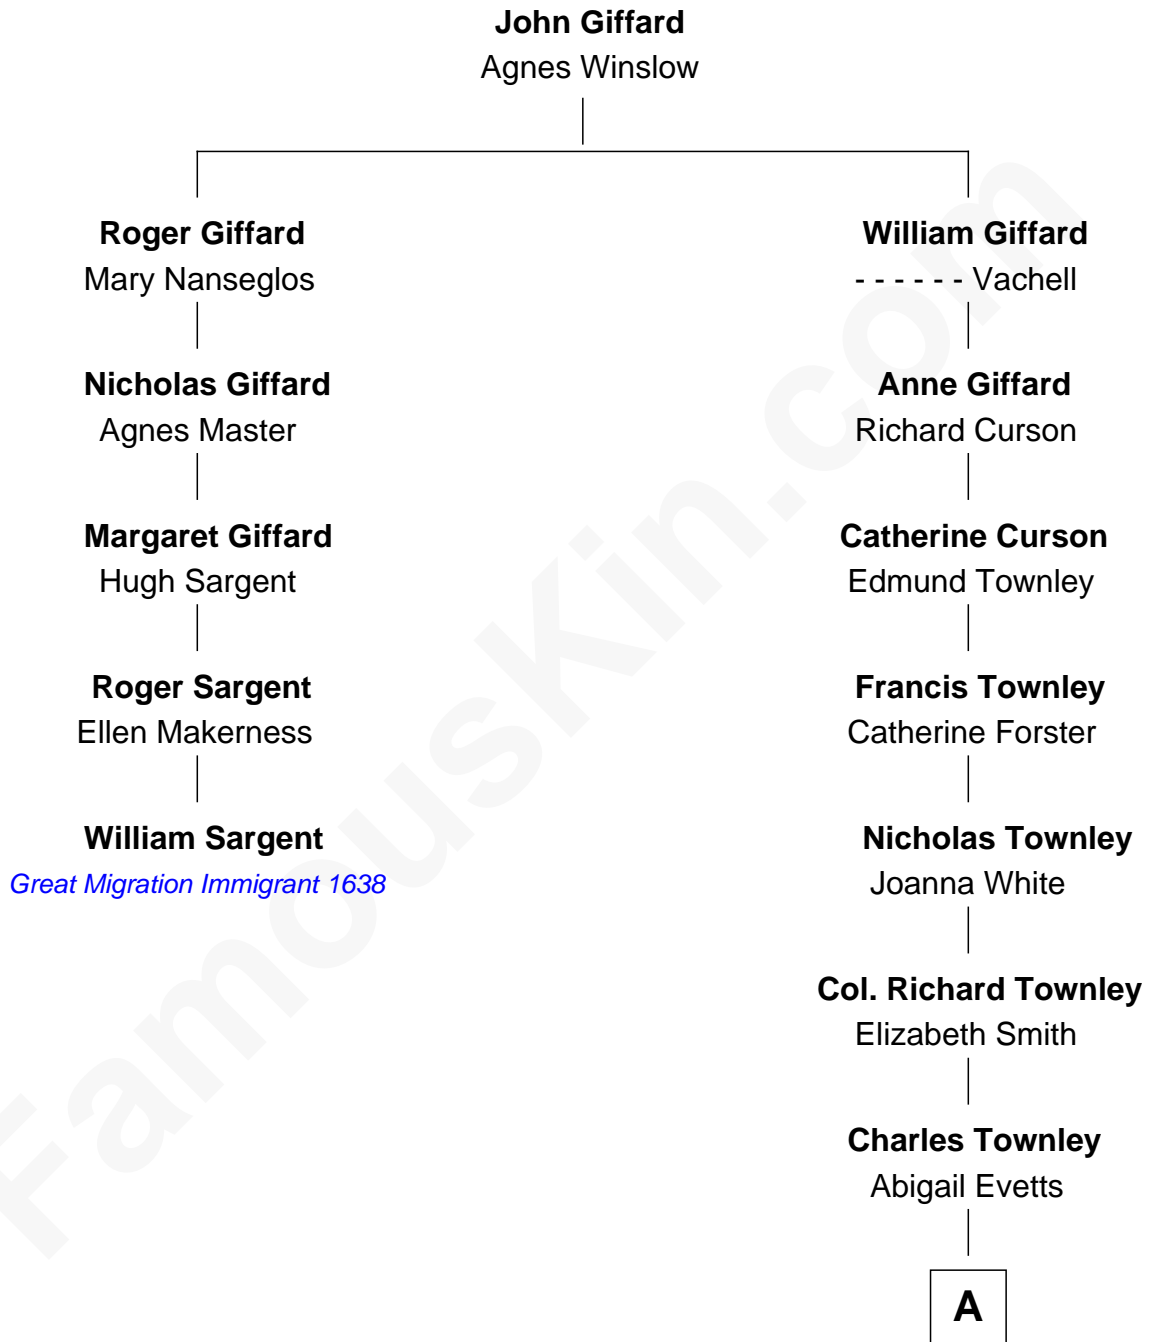

FamousKin.com

Relationship Chart of

William Sargent

(c1602 - 1682) *Great Migration Immigrant 1638*

4th cousin 7 times removed of

Stephen Crane

Author of The Red Badge of Courage

A

—
Effingham Townley

Rebecca Crane

—
Richard Townley

Rhoda Clark

—
Sarah Townley

William Crane

—
Jonathan Townley Crane

Mary Helen Peck