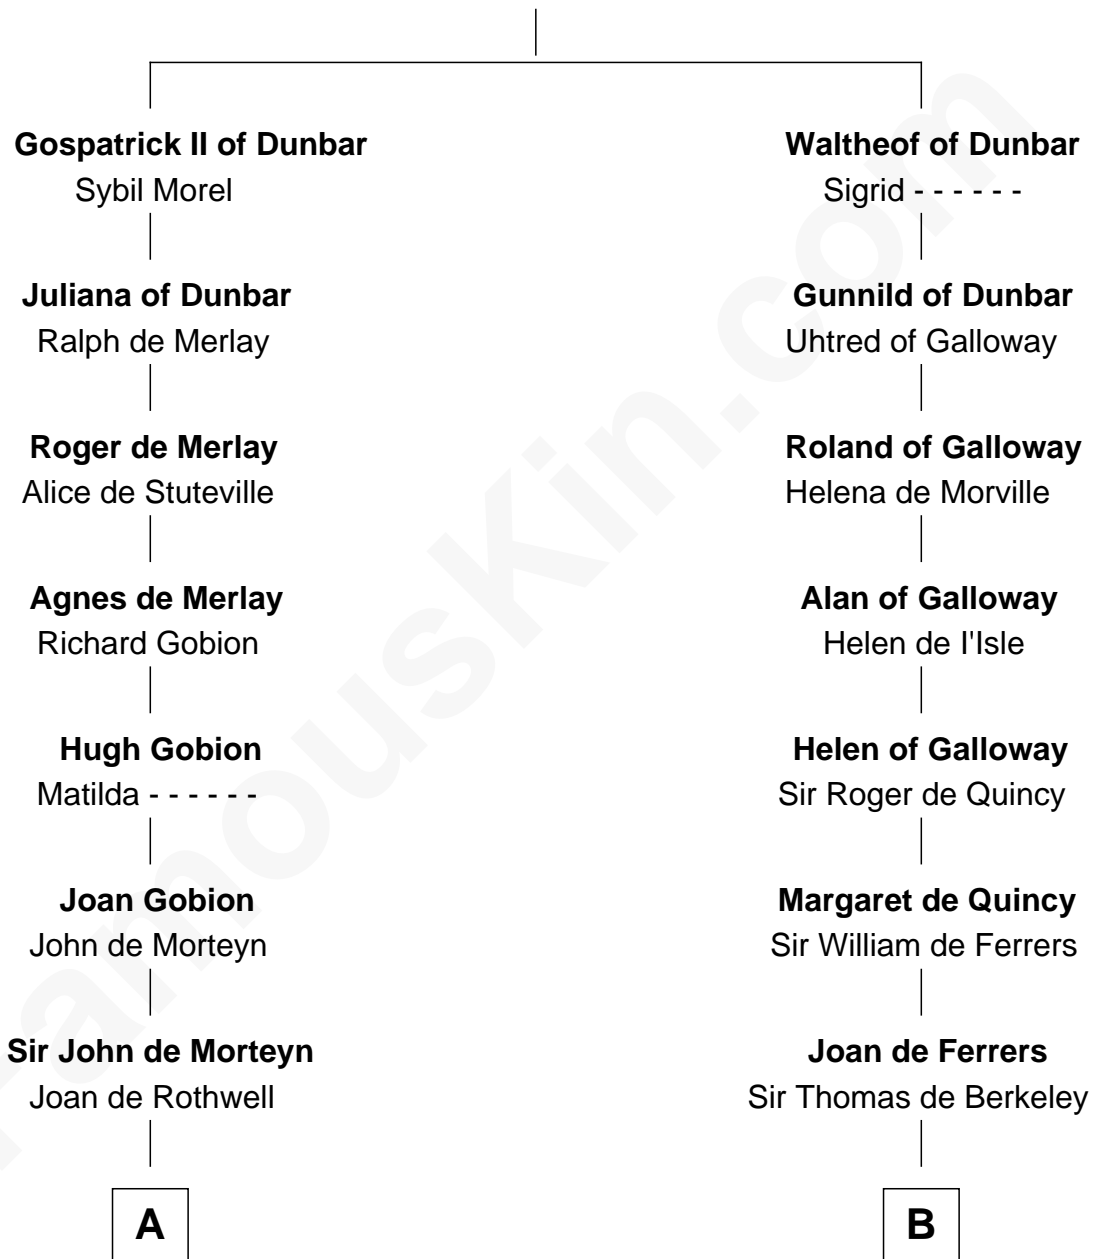

FamousKin.com

Relationship Chart of

William Sargent

(c1602 - 1682) Great Migration Immigrant 1638

16th cousin 5 times removed of

John Langdon

Signer of the U.S. Constitution

Gospatric I of Northumbria