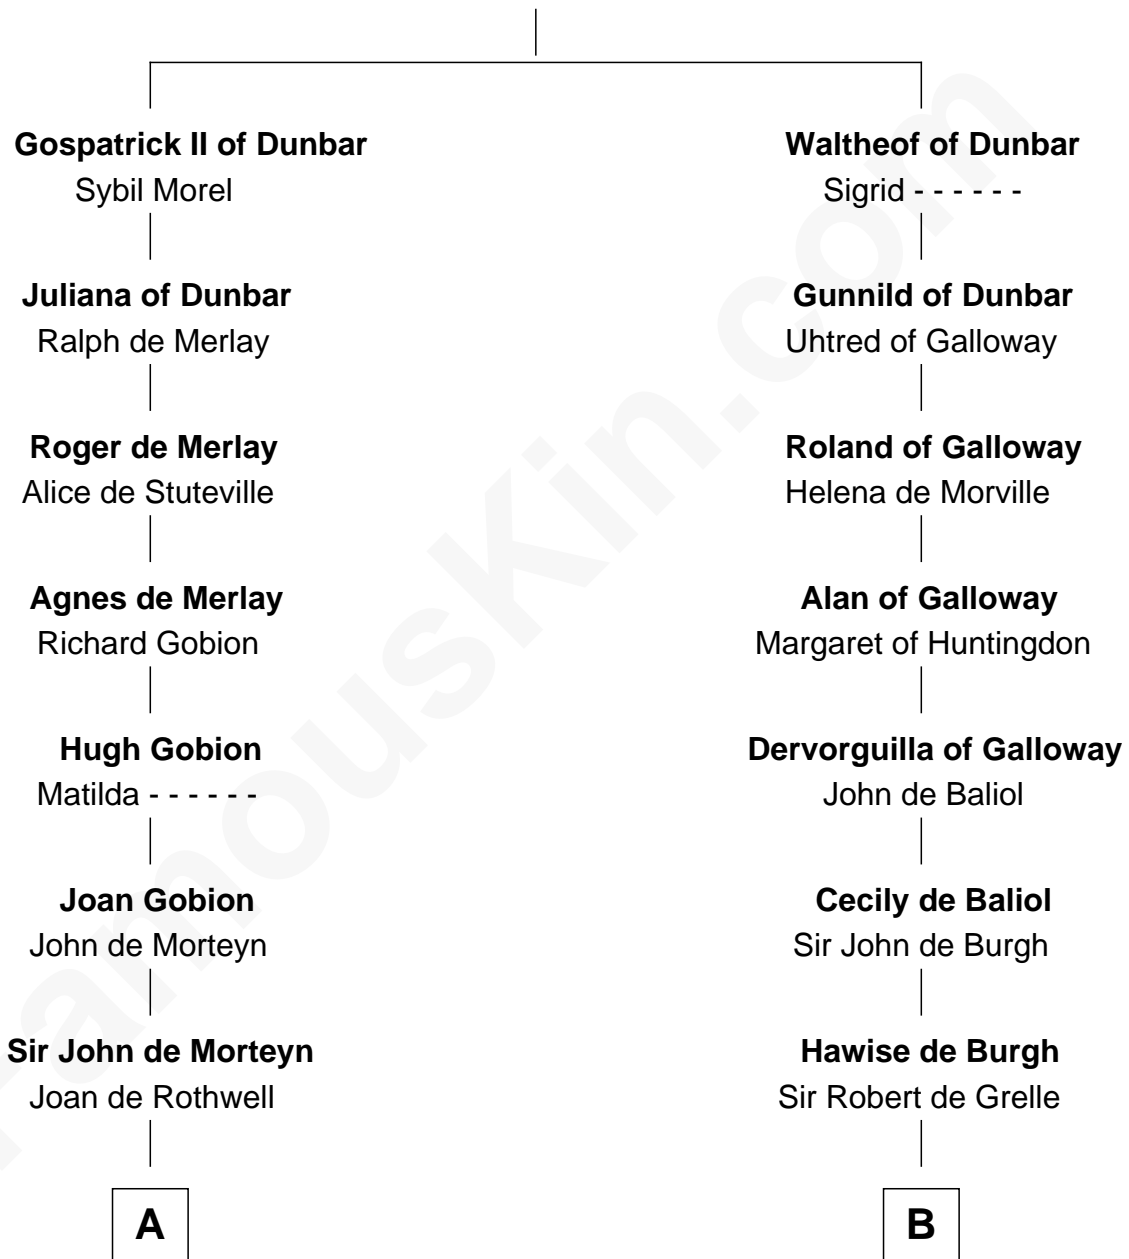

# FamousKin.com Relationship Chart of William Sargent

(c1602 - 1682) *Great Migration Immigrant 1638*

16th cousin 5 times removed of

**James Bowdoin**

*2nd Governor of Massachusetts*

## Gospatric I of Northumbria

-----

**C**

**Elizabeth Digby**

Enoch Lynde

**Simon Lynde**

Hannah Newgate

**Elizabeth Lynde**

George Pordage

**Hannah Pordage**

James Bowdoin

**James Bowdoin**

*2nd Governor of Massachusetts*