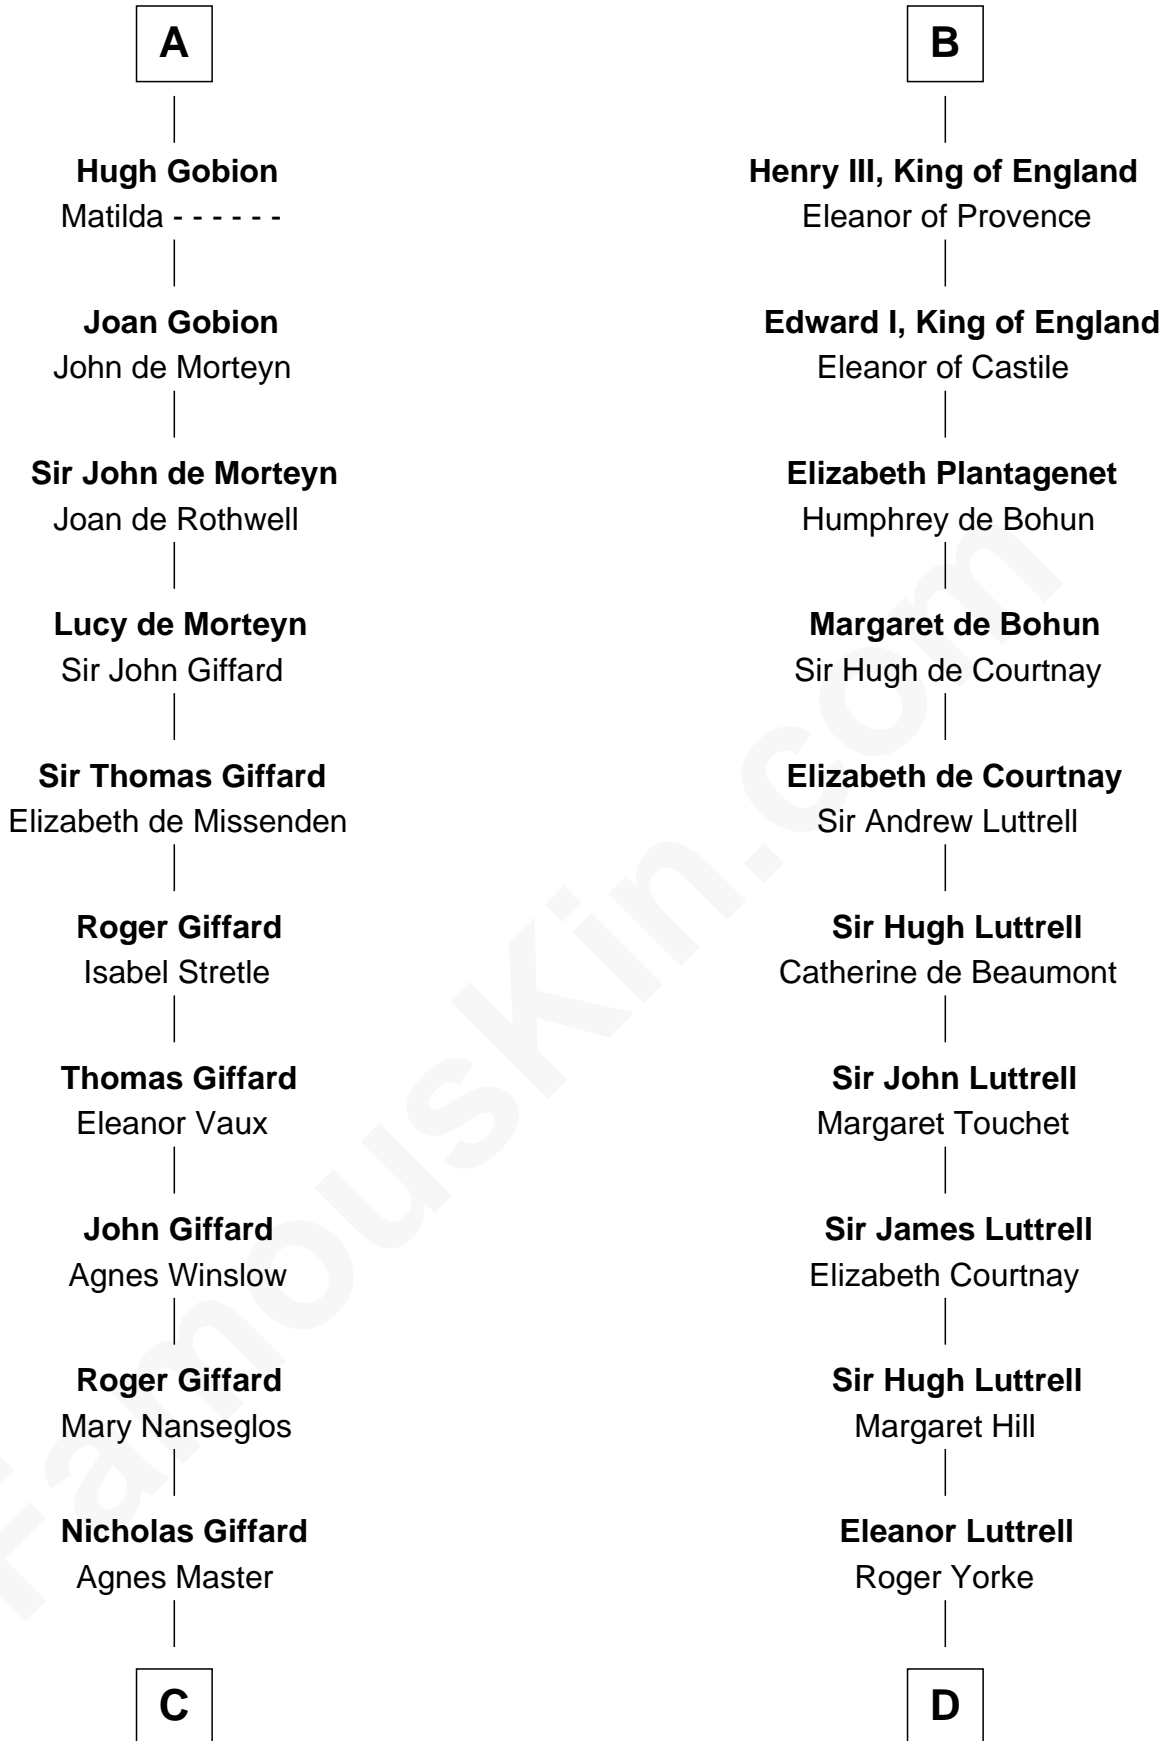

FamousKin.com Relationship Chart of

William Sargent

(c1602 - 1682) *Great Migration Immigrant 1638*

19th cousin of

Percival Lowell

(c1570 - c1666) *Great Migration Immigrant 1639*

Ethelred II the Unready

Alfflaed - - - - -

C

Margaret Giffard

Hugh Sargent

Roger Sargent

Ellen Makerness

William Sargent

Great Migration Immigrant 1638

D

Elizabeth Yorke

Edmund Percival

Christian Percival

Richard Lowle

Percival Lowell

Great Migration Immigrant 1639

FamousKin.com