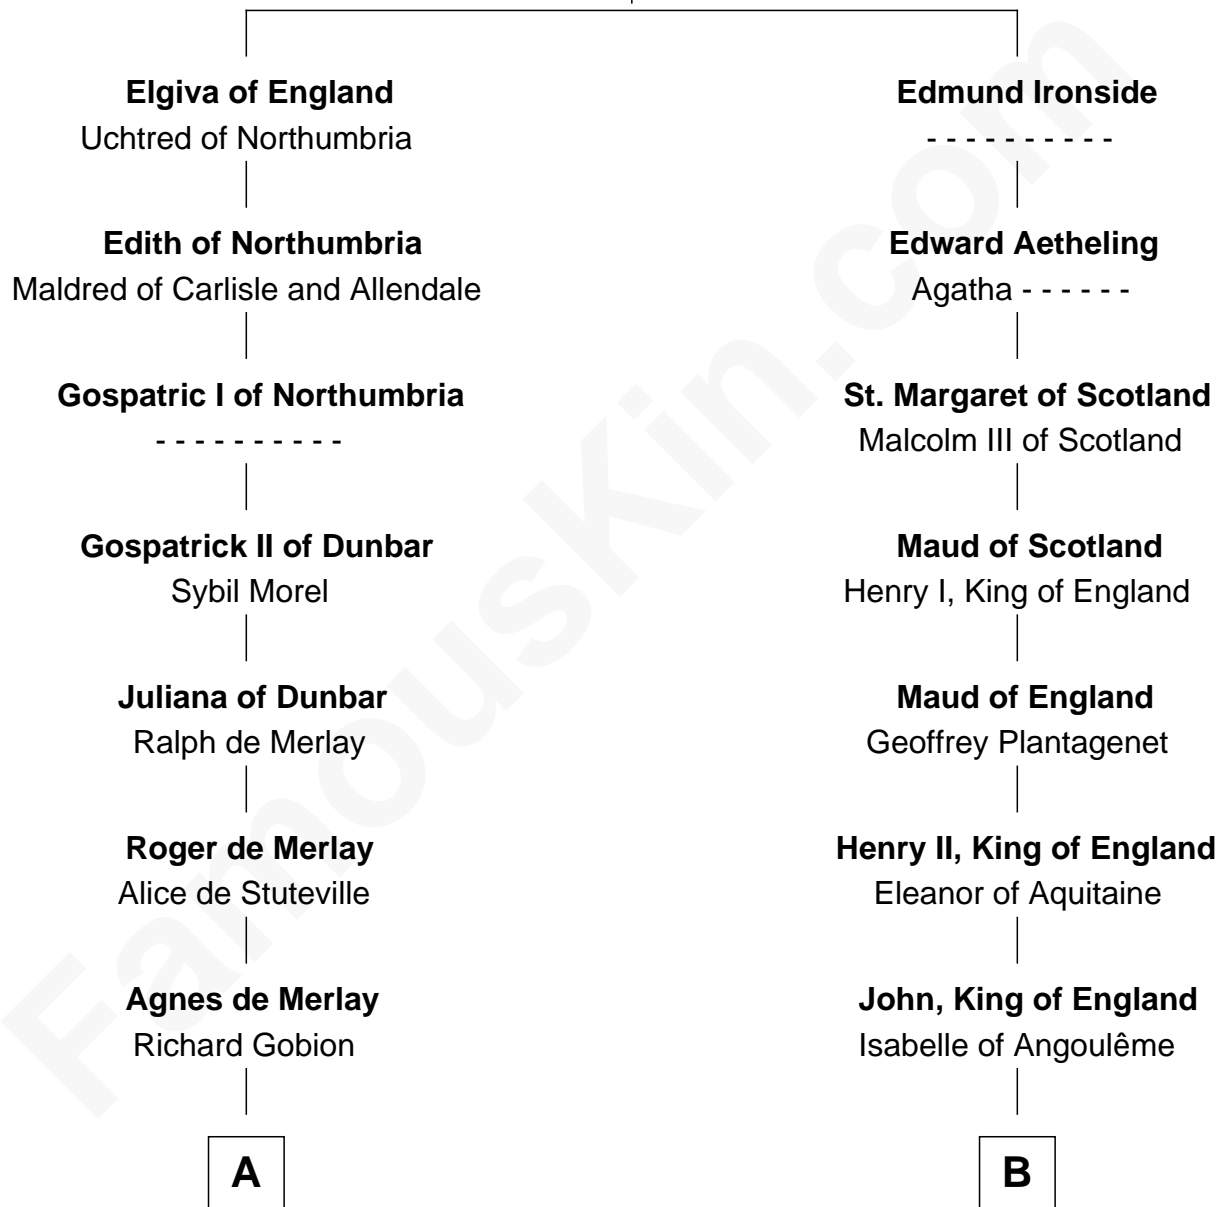

FamousKin.com Relationship Chart of

William Sargent

(c1602 - 1682) *Great Migration Immigrant 1638*

19th cousin of

Percival Lowell

(c1570 - c1666) *Great Migration Immigrant 1639*

Ethelred II the Unready

Alfflaed - - - - -

C

Margaret Giffard

Hugh Sargent

Roger Sargent

Ellen Makerness

William Sargent

Great Migration Immigrant 1638

D

Elizabeth Yorke

Edmund Percival

Christian Percival

Richard Lowle

Percival Lowell

Great Migration Immigrant 1639

FamousKin.com