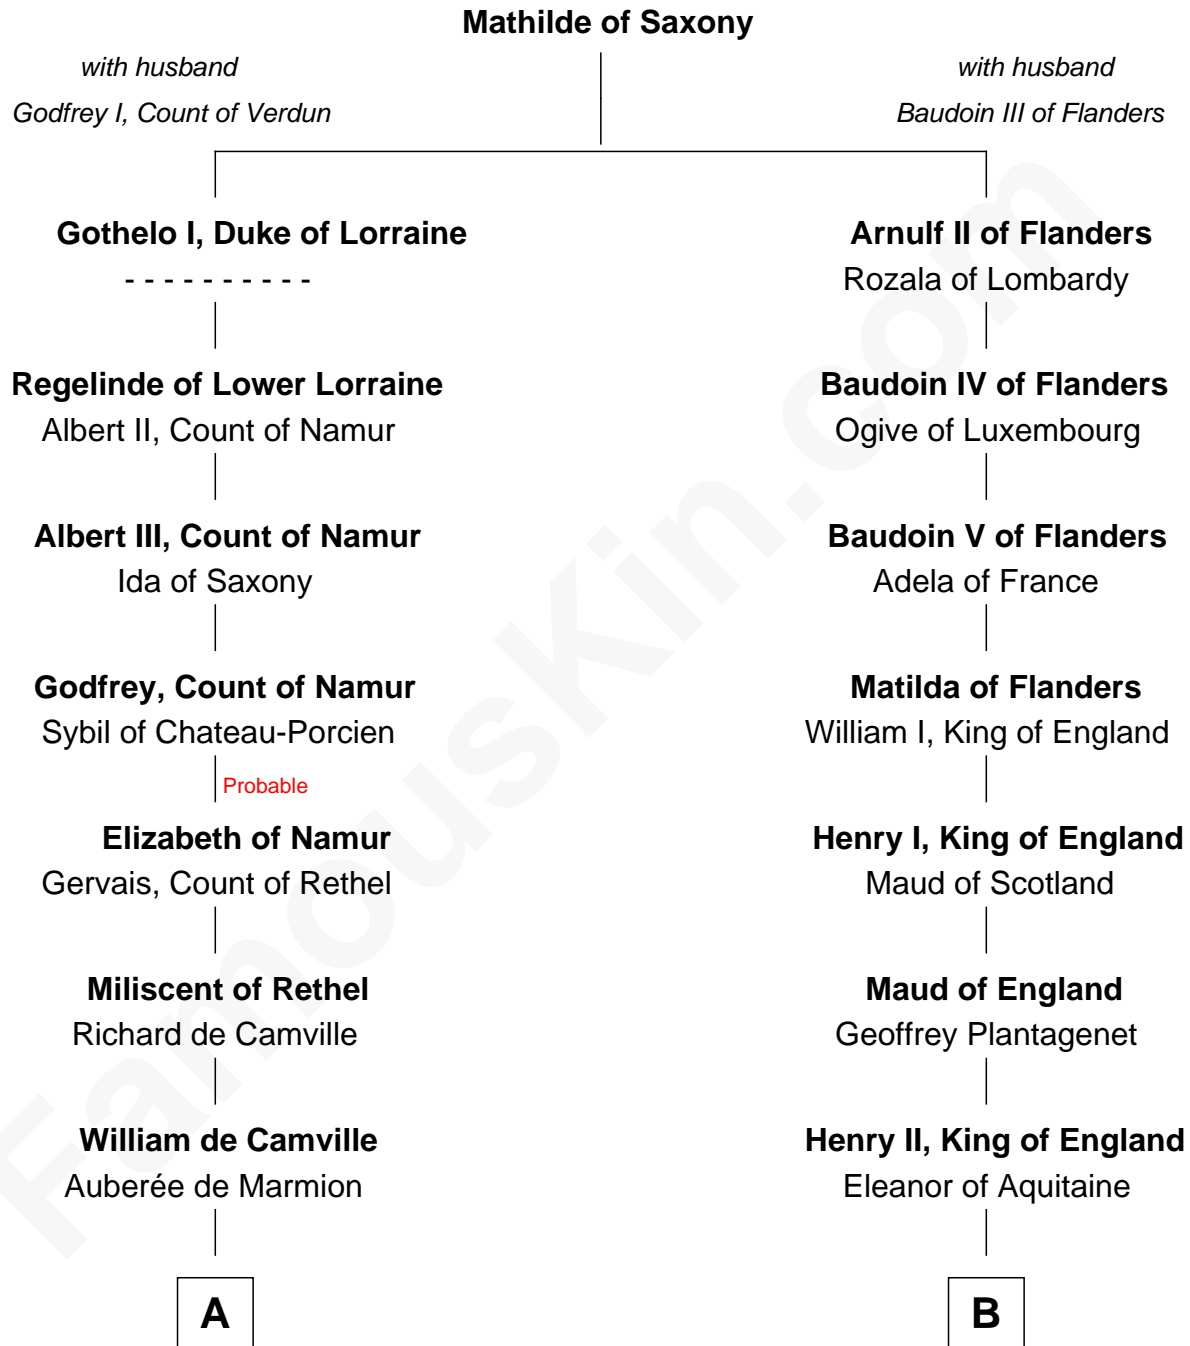

## Relationship Chart of

### William Sargent

(c1602 - 1682) Great Migration Immigrant 1638

20th cousin 1 time removed of

### Percival Lowell

(c1570 - c1666) Great Migration Immigrant 1639

**C**

**Roger Giffard**  
Mary Nanseglos

**Nicholas Giffard**  
Agnes Master

**Margaret Giffard**  
Hugh Sargent

**Roger Sargent**  
Ellen Makerness