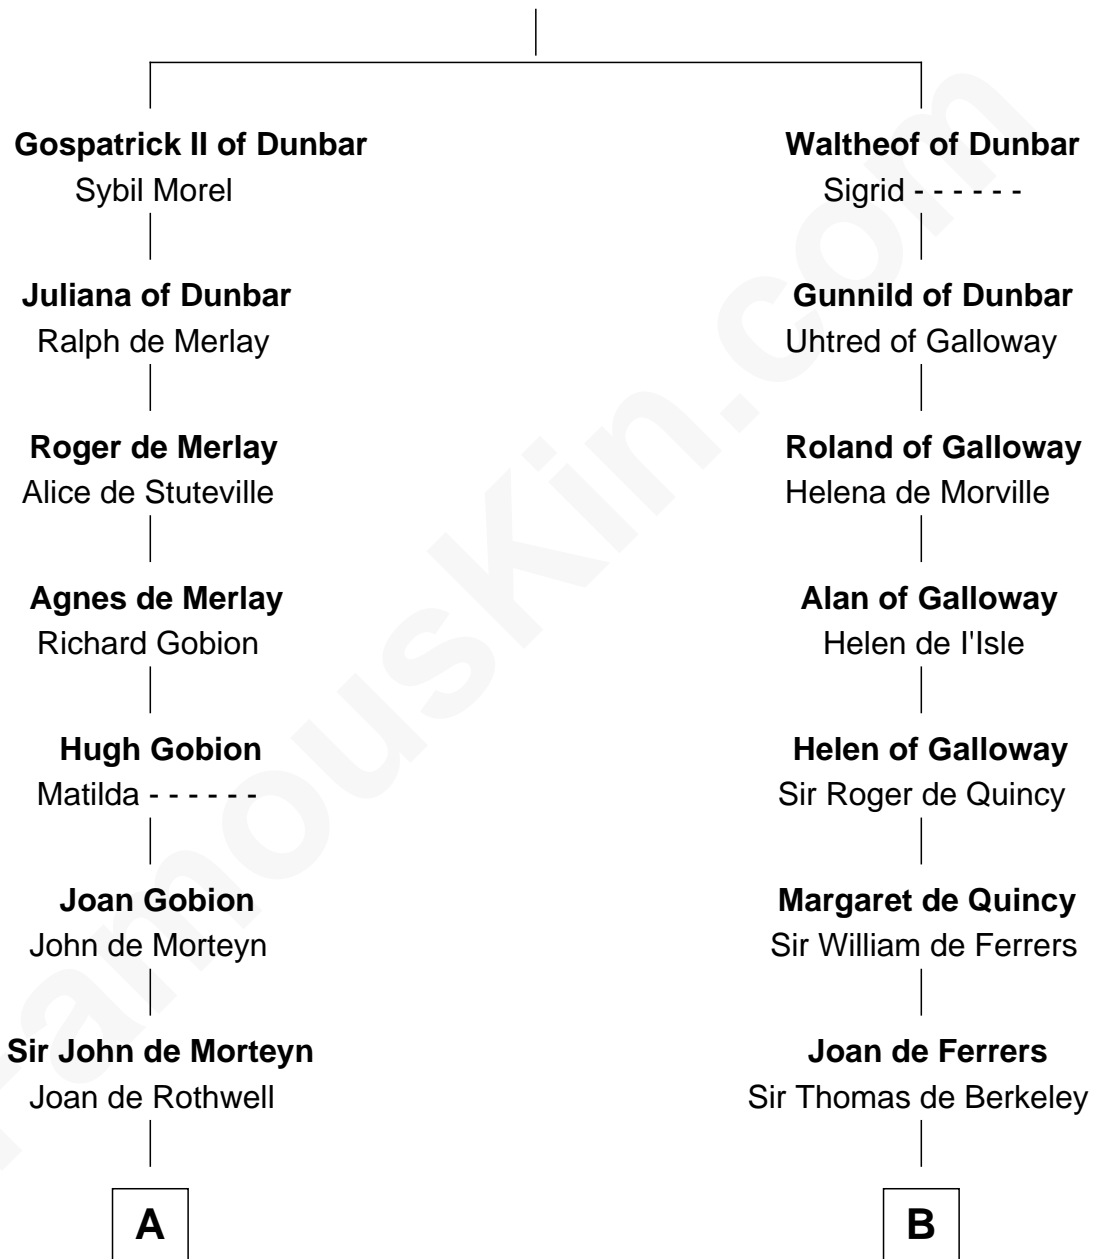

## Relationship Chart of

### William Sargent

(c1602 - 1682) Great Migration Immigrant 1638

16th cousin of

### Gov. Thomas Dudley

(1576 - 1653) Great Migration Immigrant 1630

### Gospatric I of Northumbria

-----

**A**

**Lucy de Morteyn**

Sir John Giffard

**Sir Thomas Giffard**

Elizabeth de Missenden

**Roger Giffard**