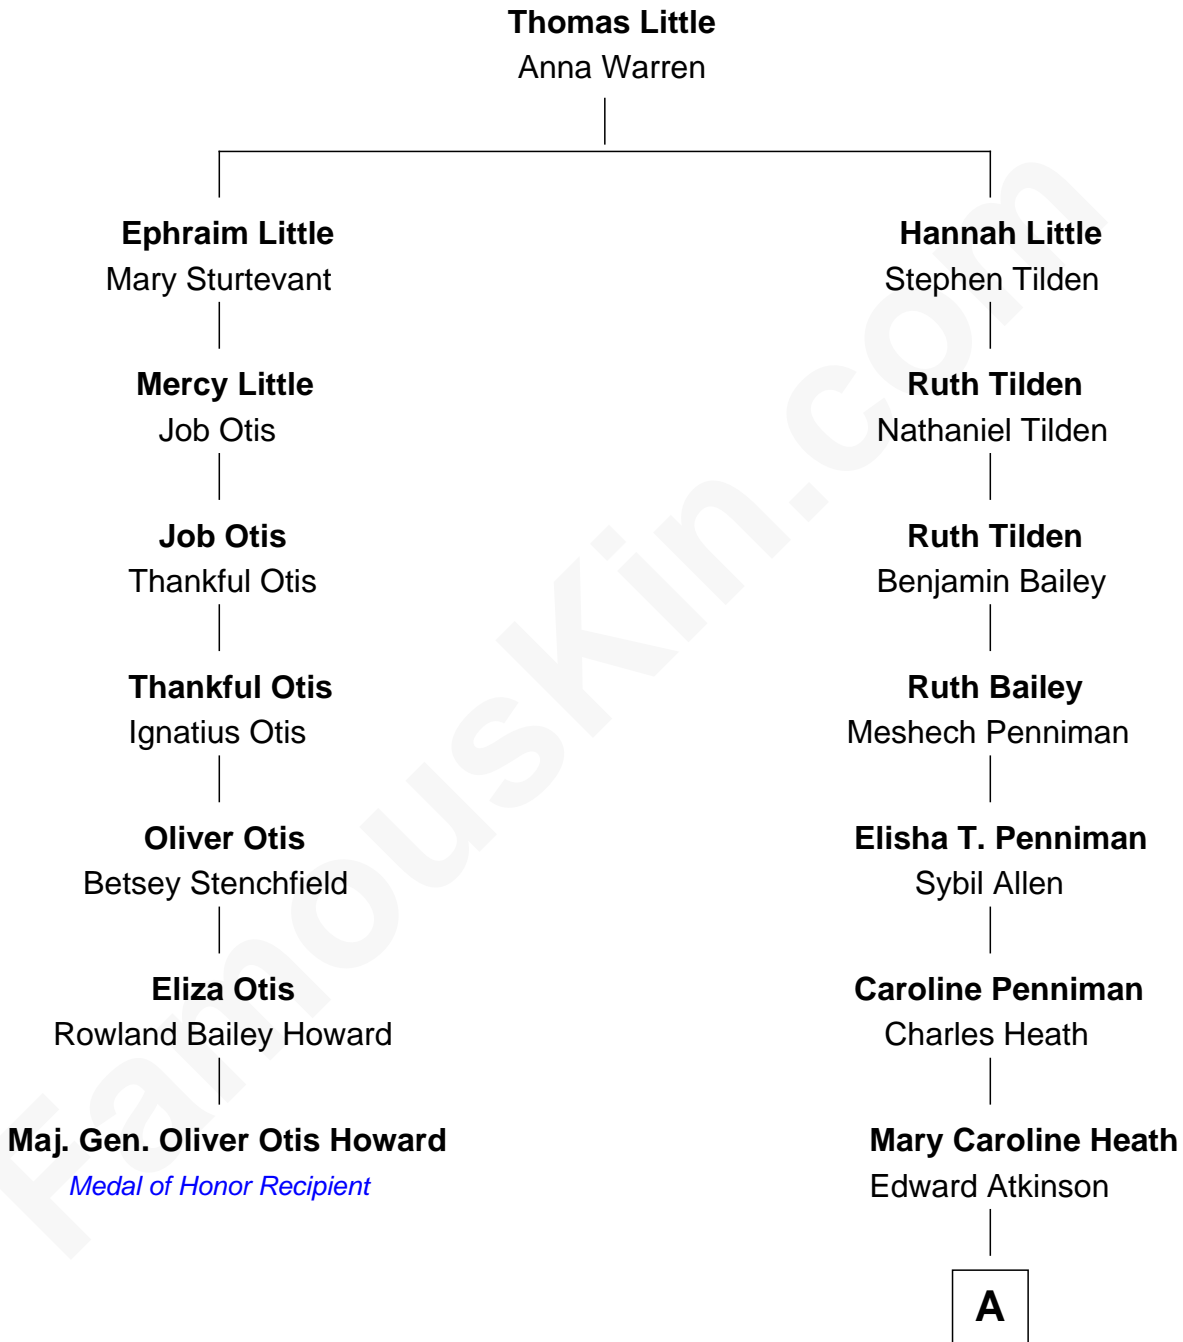

**FamousKin.com**  
**Relationship Chart of**  
**Maj. Gen. Oliver Otis Howard**  
*Medal of Honor Recipient U. S. Civil War*

6th cousin 3 times removed of

**Sam Waterston**  
*Stage, TV and Movie Actor*

**A**

Robert Whitman Atkinson

Elizabeth Bispham Page

Alice Tucker Atkinson

George Chychele Waterston

**Sam Waterston**

*Stage, TV and Movie Actor*

FamousKin.com