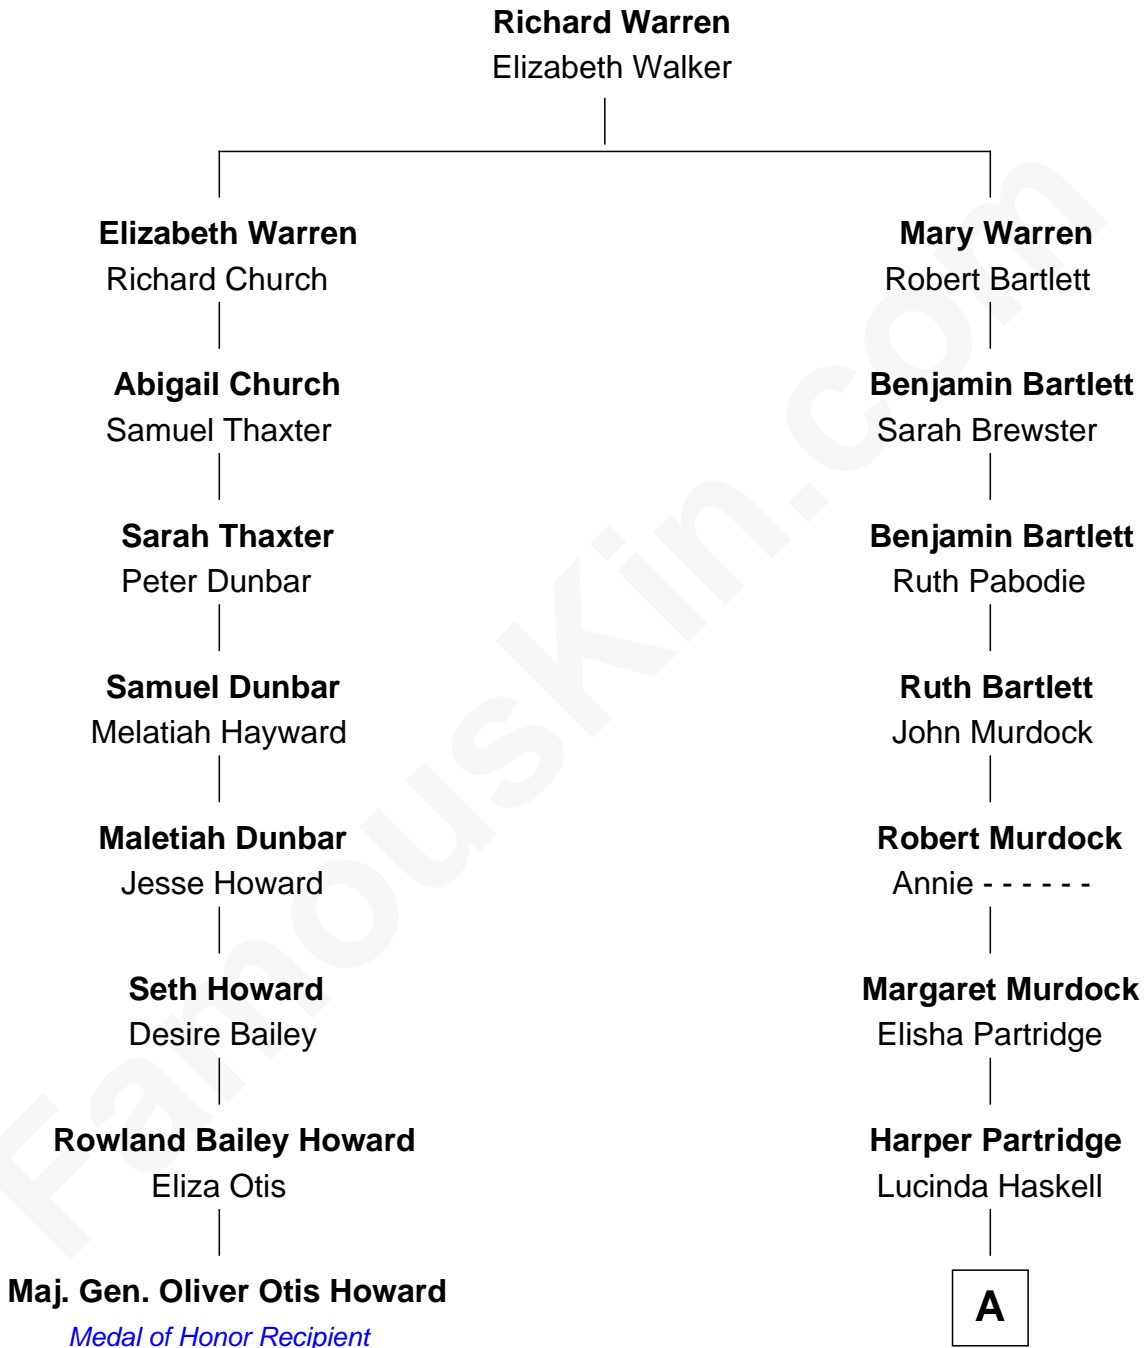

**FamousKin.com**  
**Relationship Chart of**  
**Maj. Gen. Oliver Otis Howard**  
*Medal of Honor Recipient U. S. Civil War*

7th cousin 4 times removed of

**Diane Brewster**  
*TV and Movie Actress*

**A**

—  
**Reuben R. Partridge**  
Annie Elizabeth Morrison

—  
**Jennie M. Partridge**  
William B. Sloane

—  
**Grace Anna Sloane**  
Reginald Raymond Brewster

—  
**Phillip Sloane Brewster**  
Geraldine Craddock

—  
**Diane Brewster**  
*TV and Movie Actress*