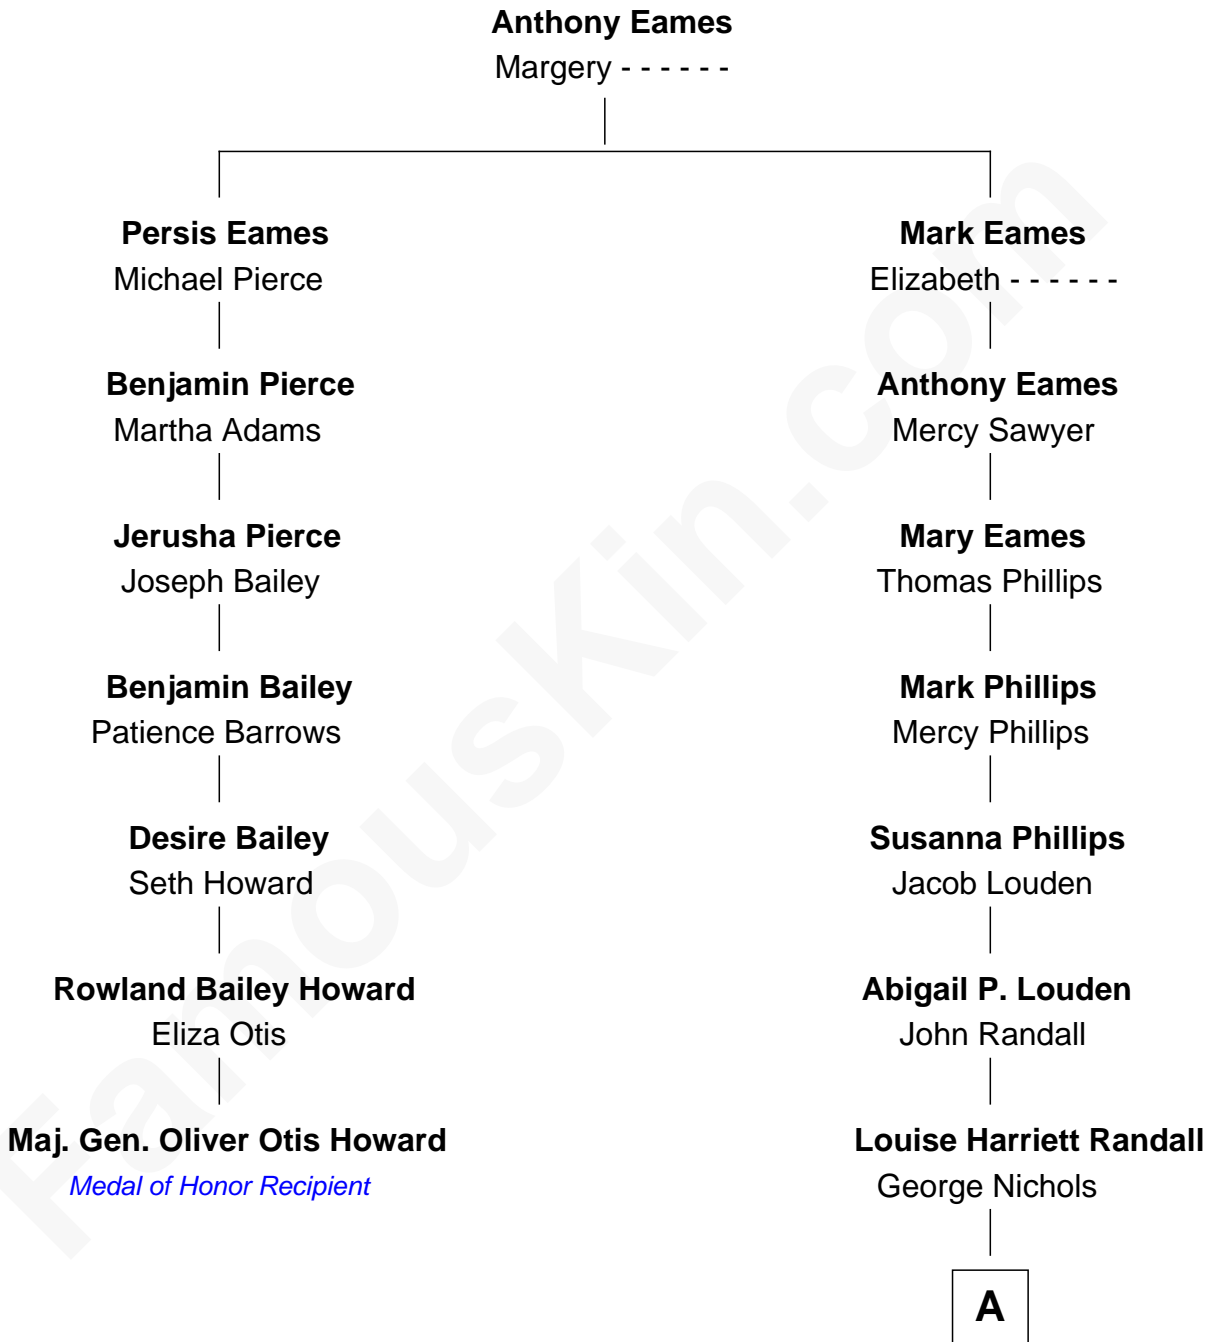

**FamousKin.com**  
**Relationship Chart of**  
**Maj. Gen. Oliver Otis Howard**  
*Medal of Honor Recipient U. S. Civil War*

6th cousin 6 times removed of

**Taylor Lautner**  
*TV and Movie Actor*

**A**

Wayland Albert Nichols

Fannie Blanche Sisco

Frank James Nichols

Olive F. Allen

Keith Francis Nichols

Wanda J. Yount

Patricia Anne Nichols

David Andrew Bos

Deborah C. Bos

Daniel Joseph Lautner

**Taylor Lautner**

*TV and Movie Actor*