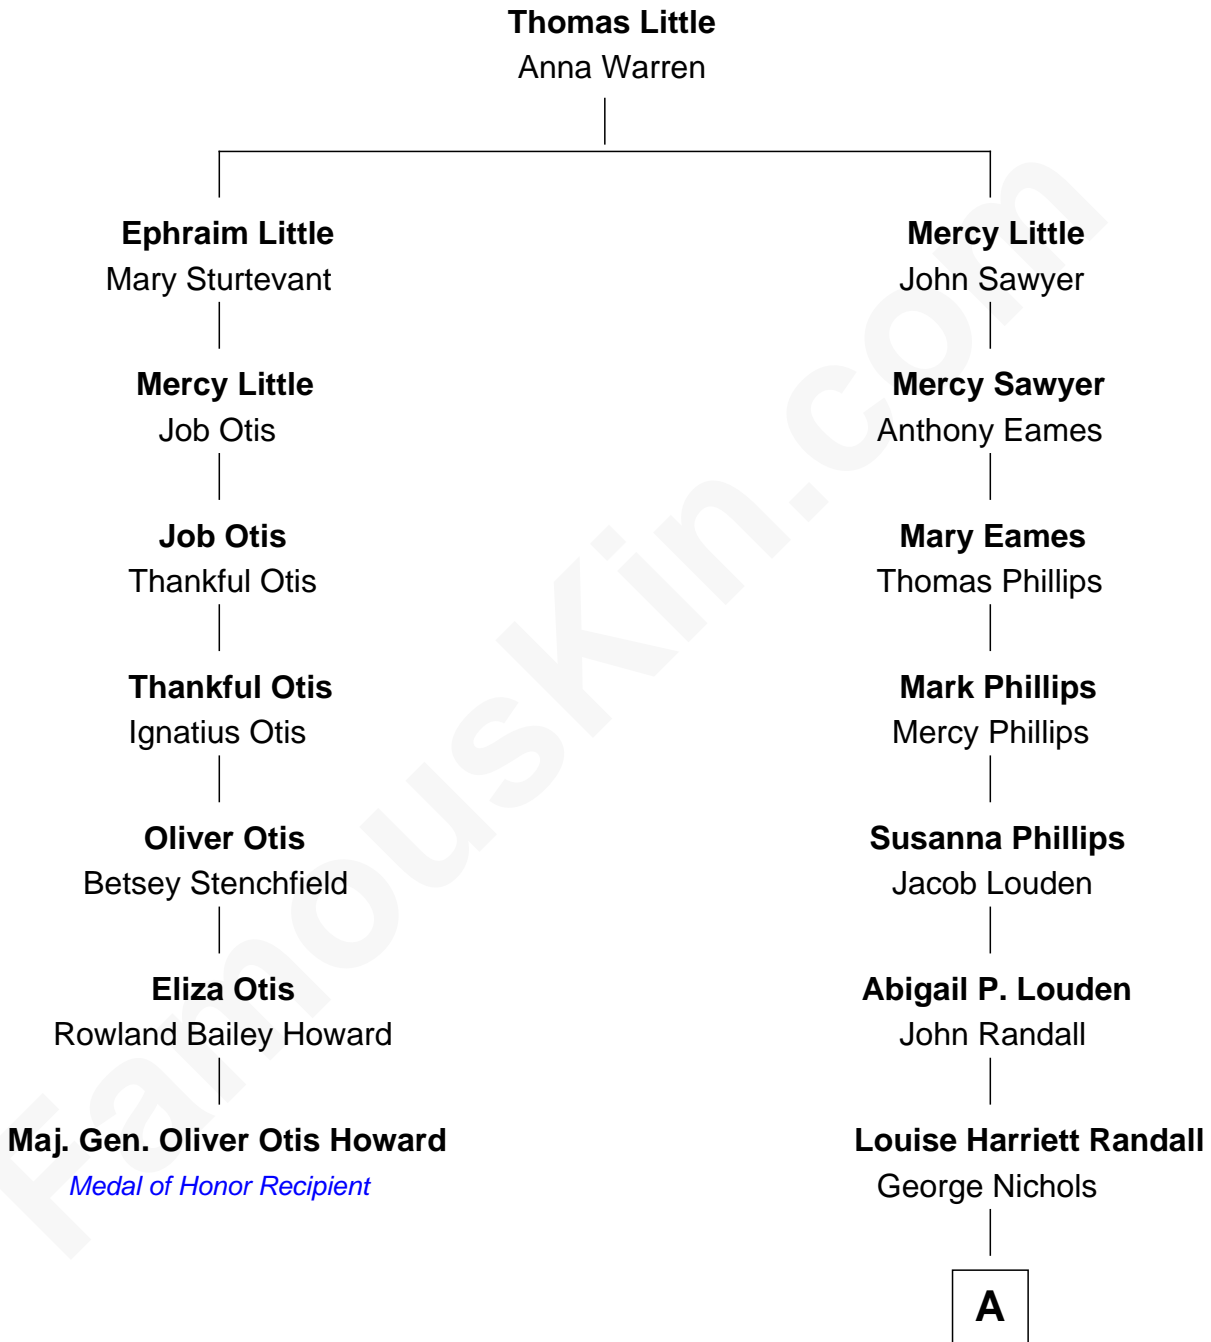

FamousKin.com
Relationship Chart of
Maj. Gen. Oliver Otis Howard
Medal of Honor Recipient U. S. Civil War

6th cousin 6 times removed of

Taylor Lautner
TV and Movie Actor

A

Wayland Albert Nichols

Fannie Blanche Sisco

Frank James Nichols

Olive F. Allen

Keith Francis Nichols

Wanda J. Yount

Patricia Anne Nichols

David Andrew Bos

Deborah C. Bos

Daniel Joseph Lautner

Taylor Lautner

TV and Movie Actor