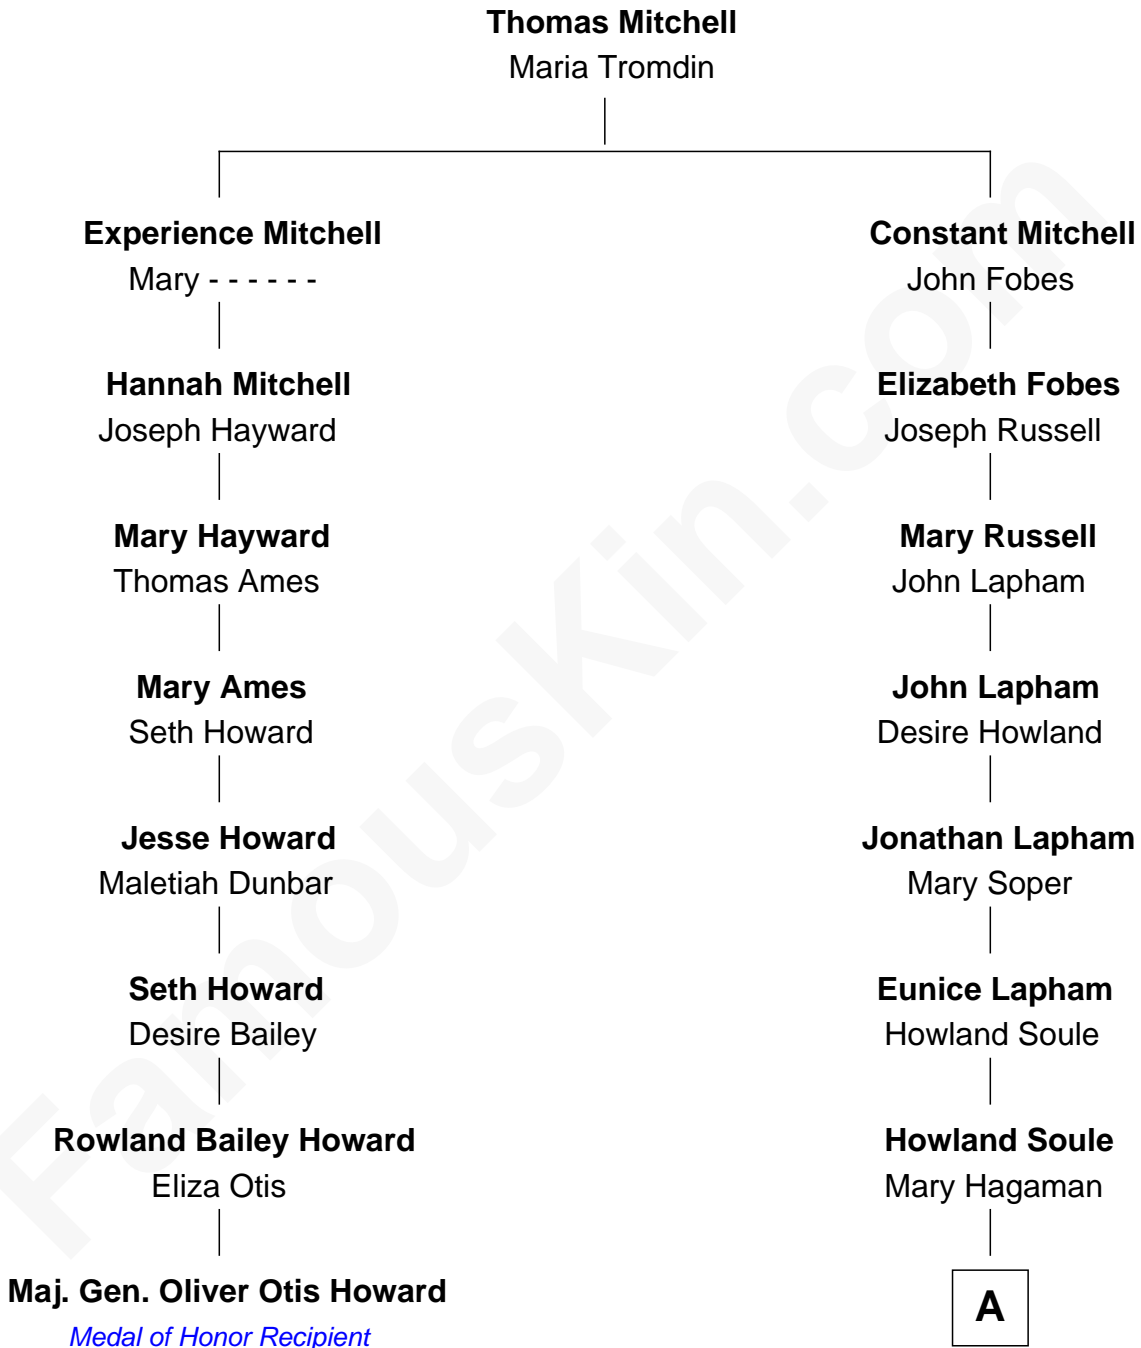

FamousKin.com
Relationship Chart of
Maj. Gen. Oliver Otis Howard
Medal of Honor Recipient U. S. Civil War

7th cousin 6 times removed of

Taylor Lautner
TV and Movie Actor

A

Howland Soule
Susan Ann Lounsbury

Edgar A. Soules
Lillian M. Barber

Cleon B. Soules
Emily Jane Himebaugh

Helen Elizabeth Soules
Andrew J. Bos

David Andrew Bos
Patricia Anne Nichols

Deborah C. Bos
Daniel Joseph Lautner

Taylor Lautner
TV and Movie Actor