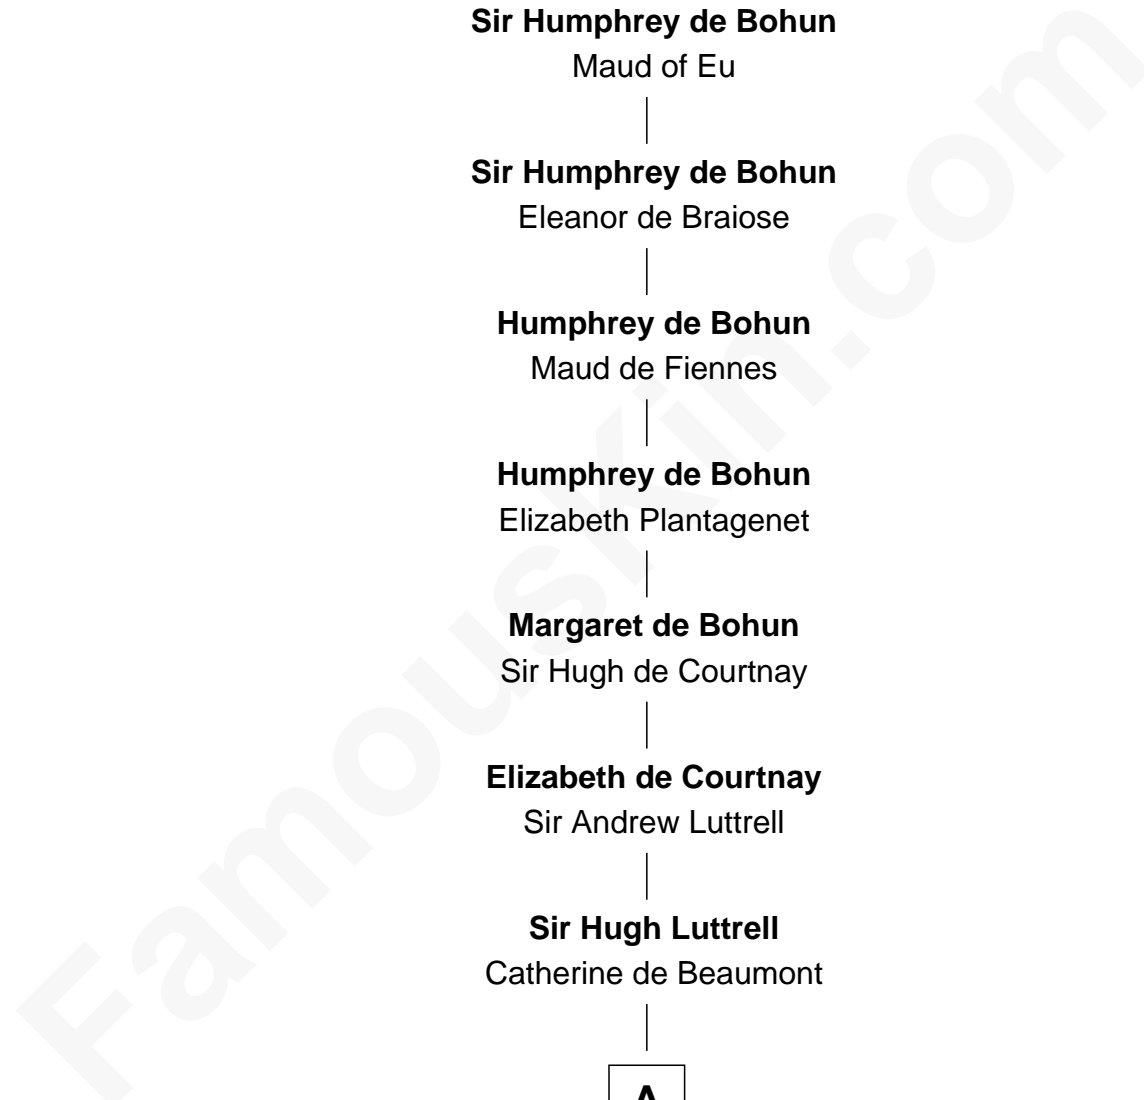

FamousKin.com Relationship Chart of

Jennifer Coolidge

TV and Movie Actress

23rd Great-granddaughter of

Henry de Bohun

Magna Carta Surety

Henry de Bohun

Maud de Mandeville

Margaret de Bohun

Sir Hugh de Courtnay

Elizabeth de Courtnay

Sir Andrew Luttrell

Sir Hugh Luttrell

Catherine de Beaumont

A

A