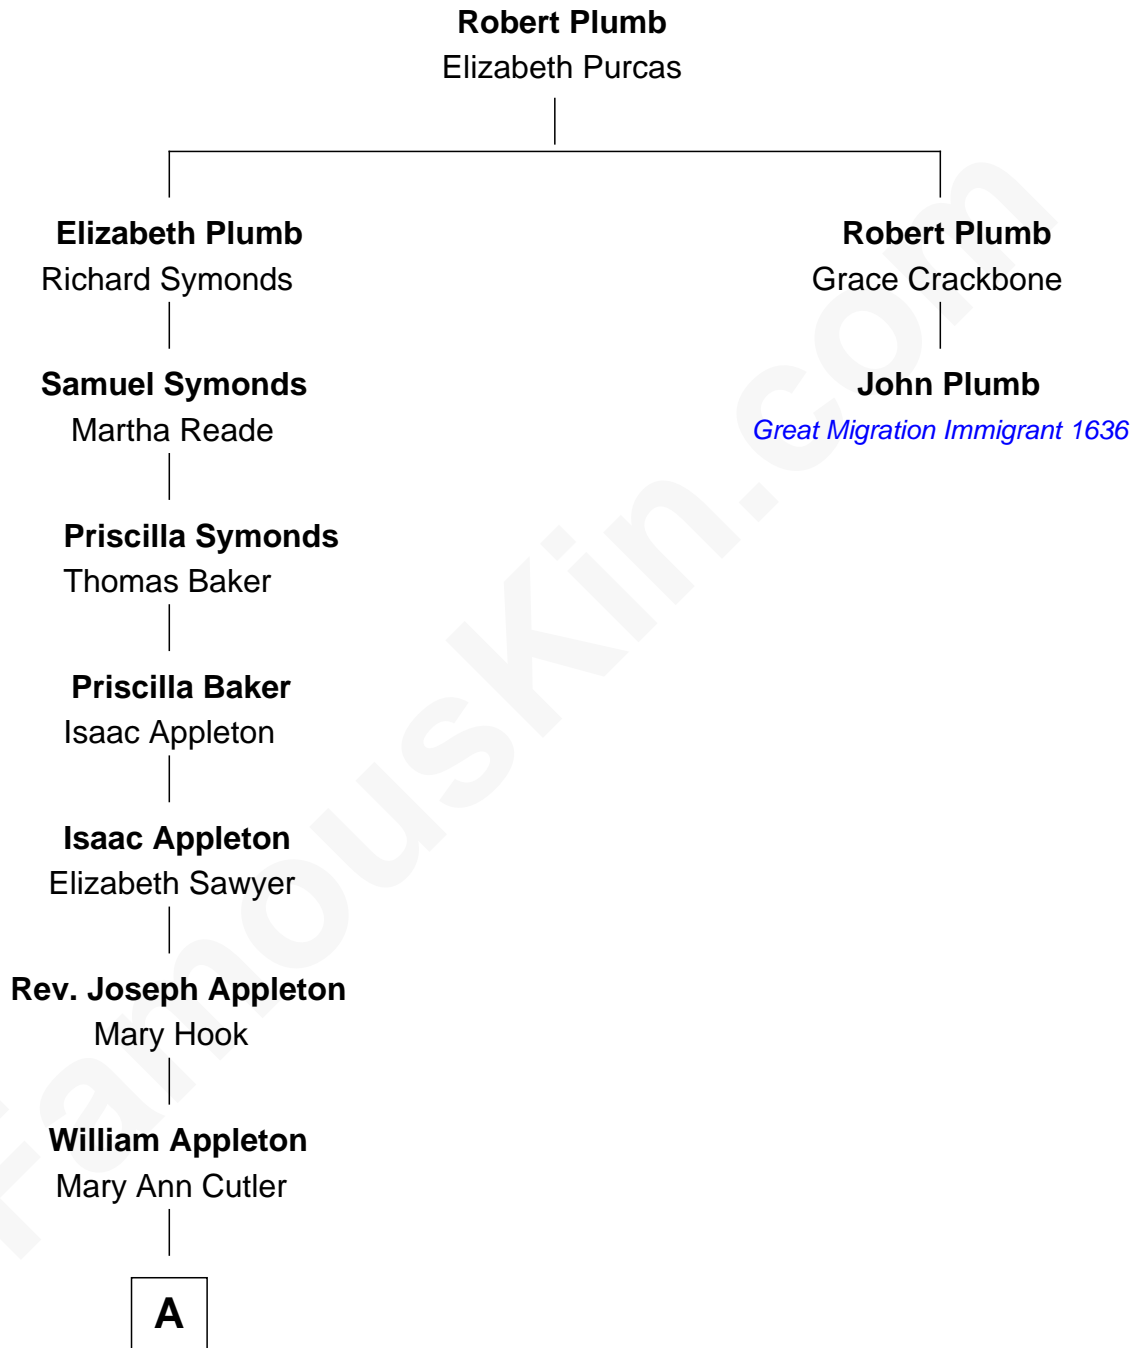

# FamousKin.com Relationship Chart of

**Jennifer Coolidge**

*TV and Movie Actress*

1st cousin 10 times removed of

**John Plumb**

*(c1594 - c1648) Great Migration Immigrant 1636*

**A**

—  
**Sarah Elizabeth Appleton**

Amos Adams Lawrence

—  
**Hetty Sullivan Lawrence**

Frederic Cunningham

—  
**Susannah Cunningham**

John Templeman Coolidge

—  
**Paul Constant Coolidge**

Gretchen Ann Knauff

—  
**Jennifer Coolidge**

*TV and Movie Actress*