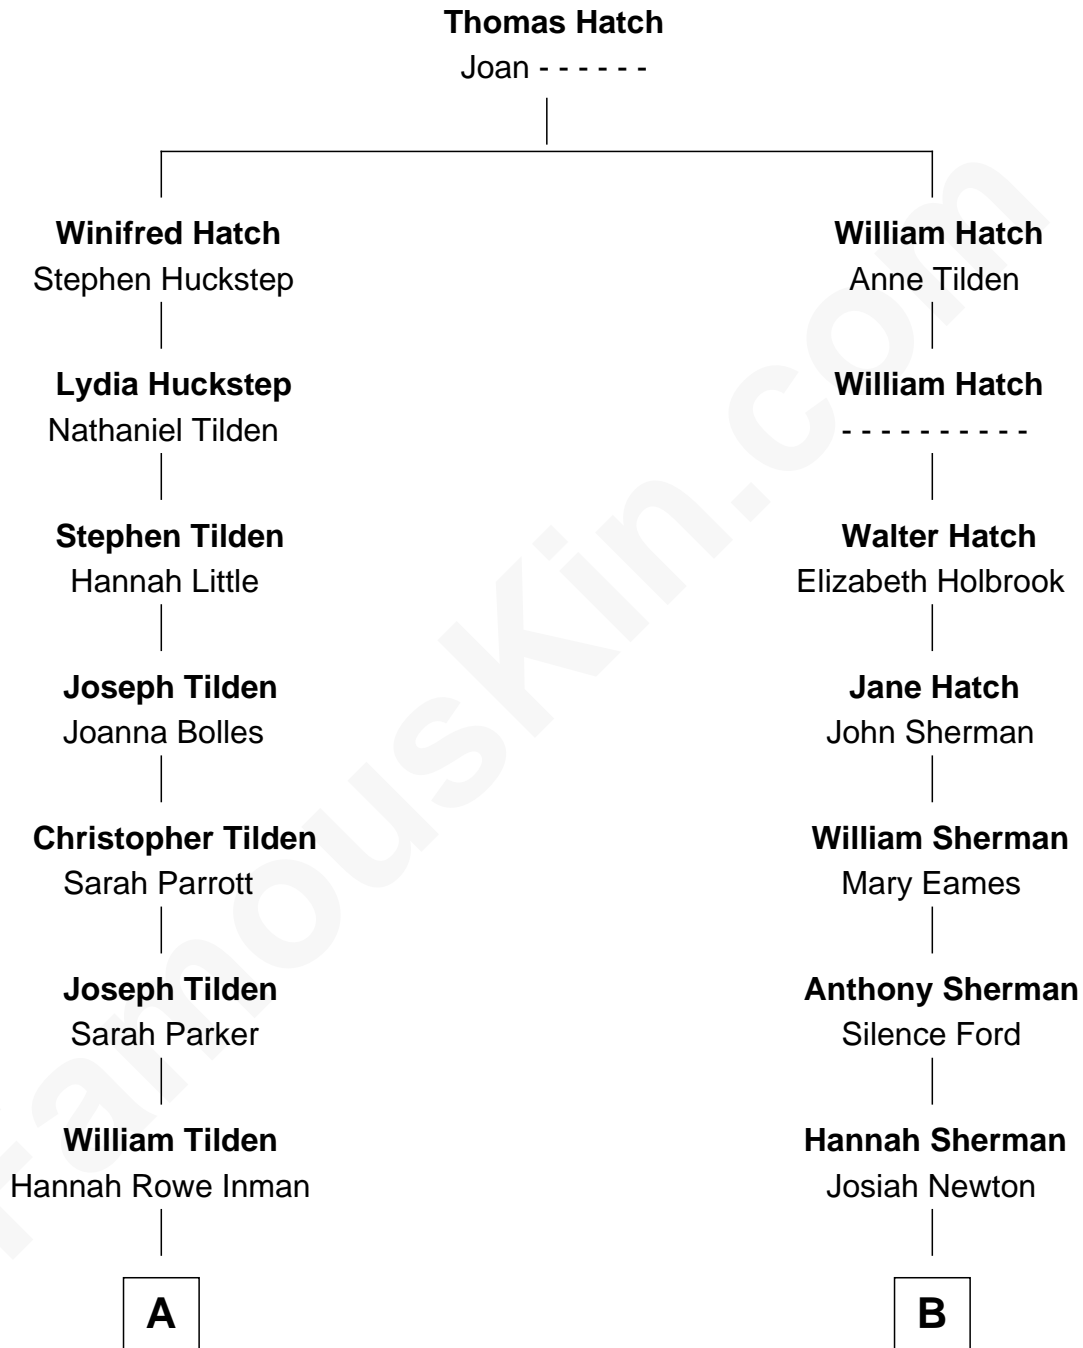

FamousKin.com

Relationship Chart of

Jennifer Coolidge

TV and Movie Actress

12th cousin 2 times removed of

Nat Faxon

Actor, Comedian, Director and Screenwriter

A