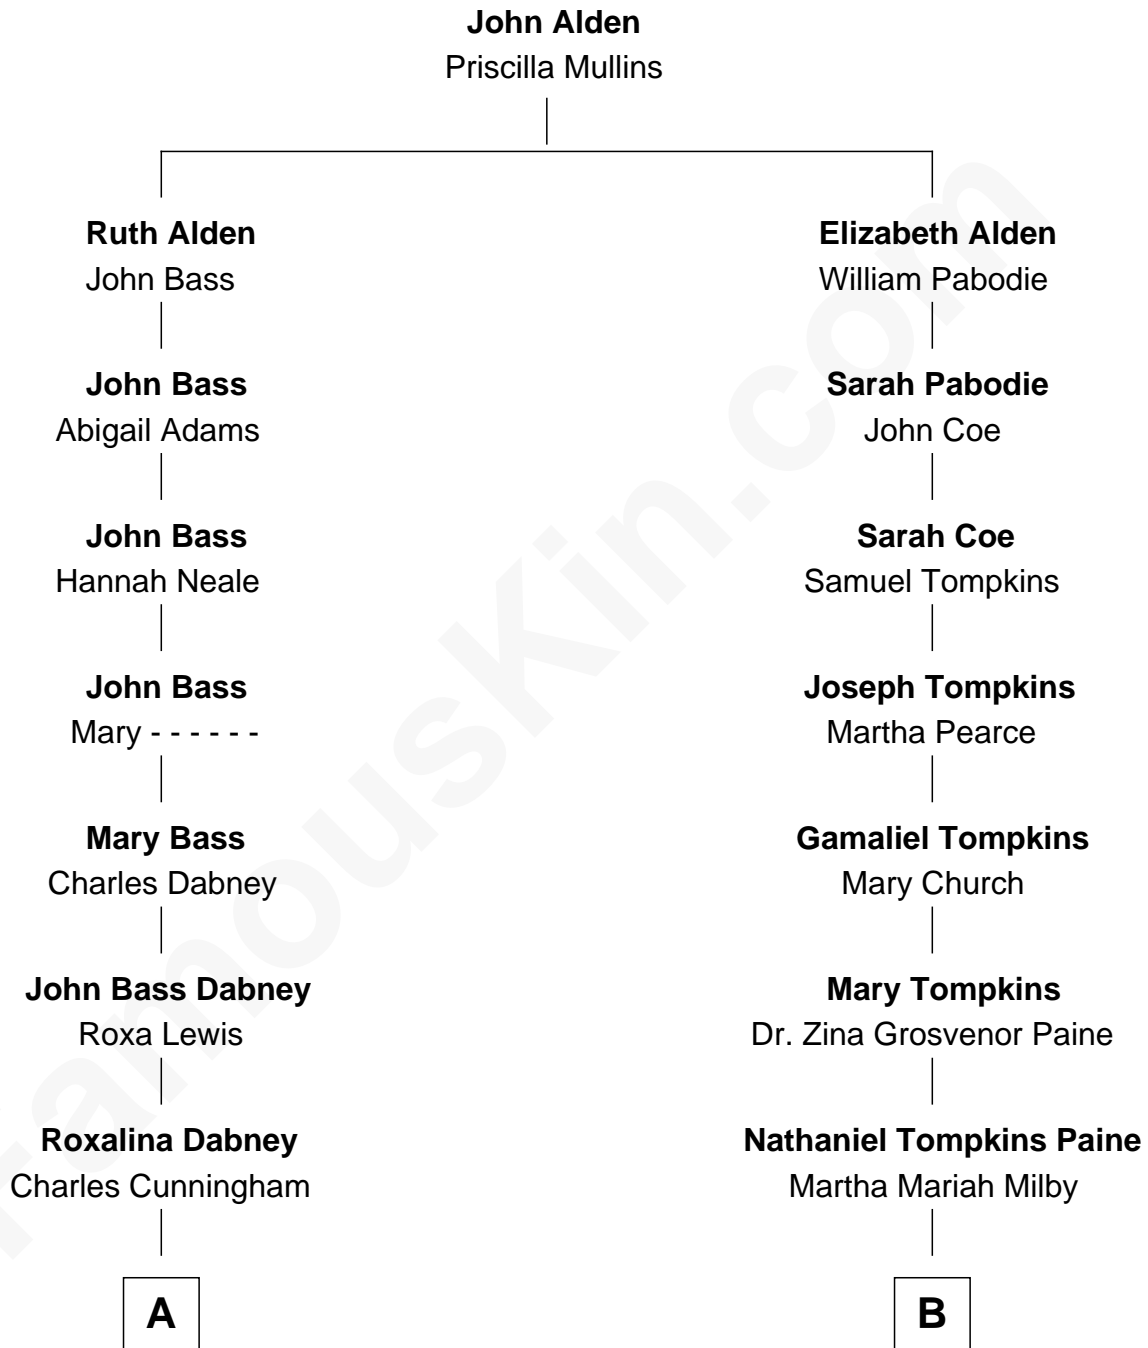

FamousKin.com Relationship Chart of

Jennifer Coolidge

TV and Movie Actress

8th cousin 3 times removed of

Charles M. Dale

66th Governor of New Hampshire

A

Frederic Cunningham
Sarah Maria Parker

Frederic Cunningham
Hetty Sullivan Lawrence

Susannah Cunningham
John Templeman Coolidge

Paul Constant Coolidge
Gretchen Ann Knauff

Jennifer Coolidge
TV and Movie Actress

B

Maud Paine
Fred Vernon Dale

Charles M. Dale
66th Governor of New Hampshire