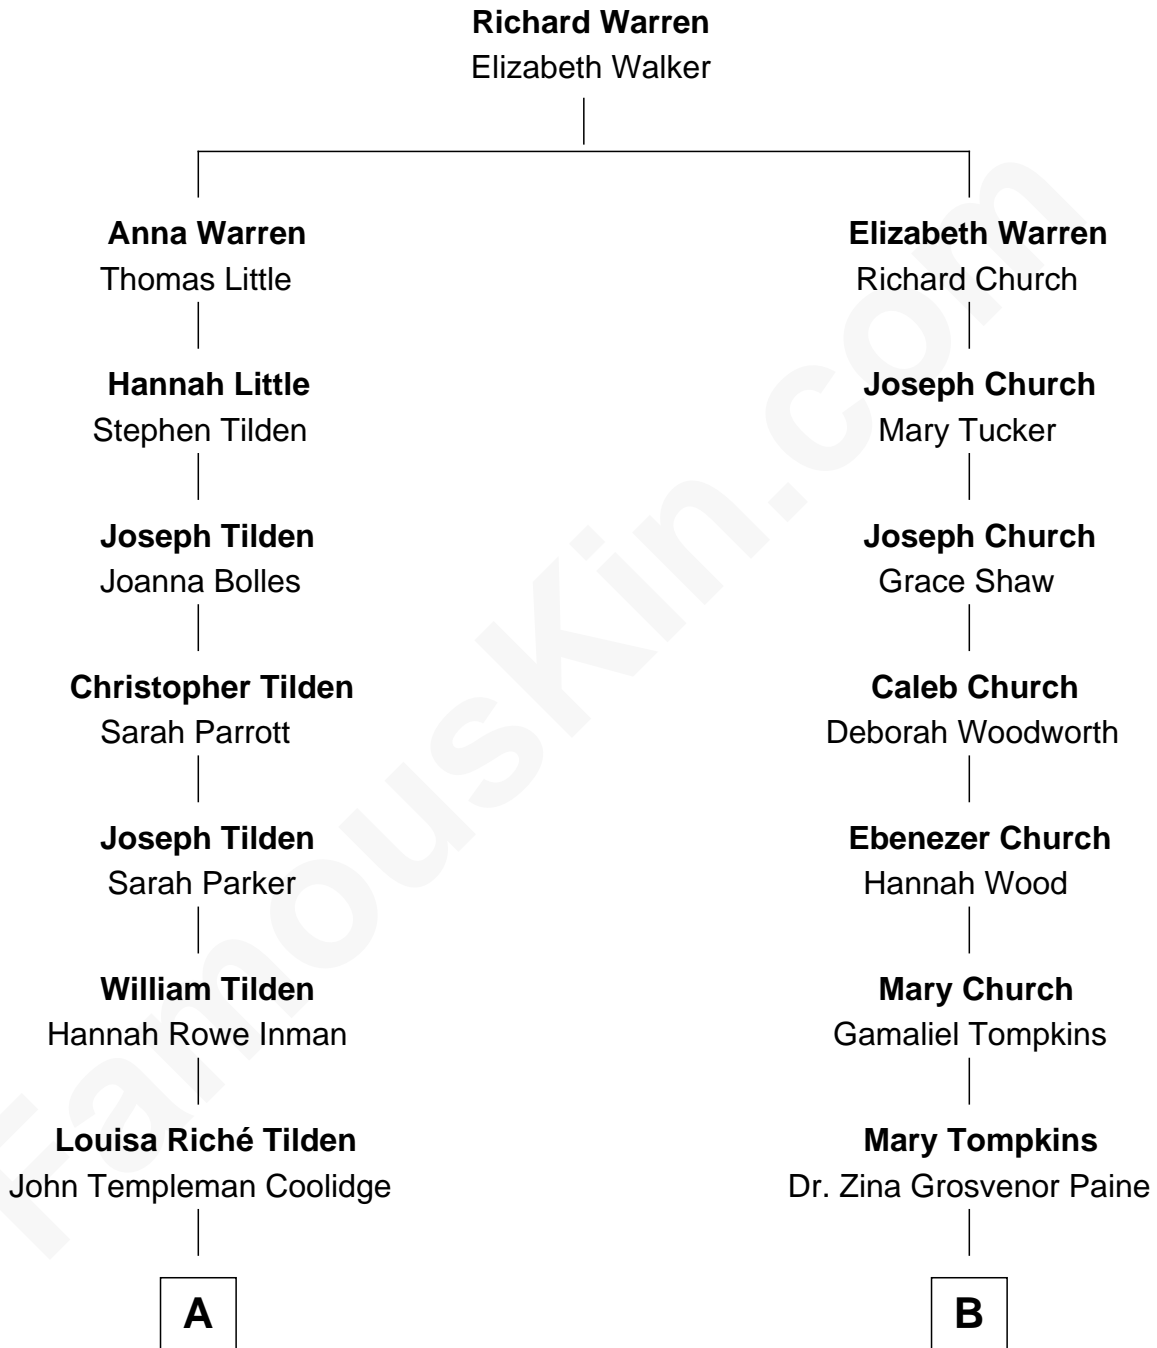

FamousKin.com Relationship Chart of

Jennifer Coolidge

TV and Movie Actress

9th cousin 2 times removed of

Charles M. Dale

66th Governor of New Hampshire

A

Mary Louisa Coolidge