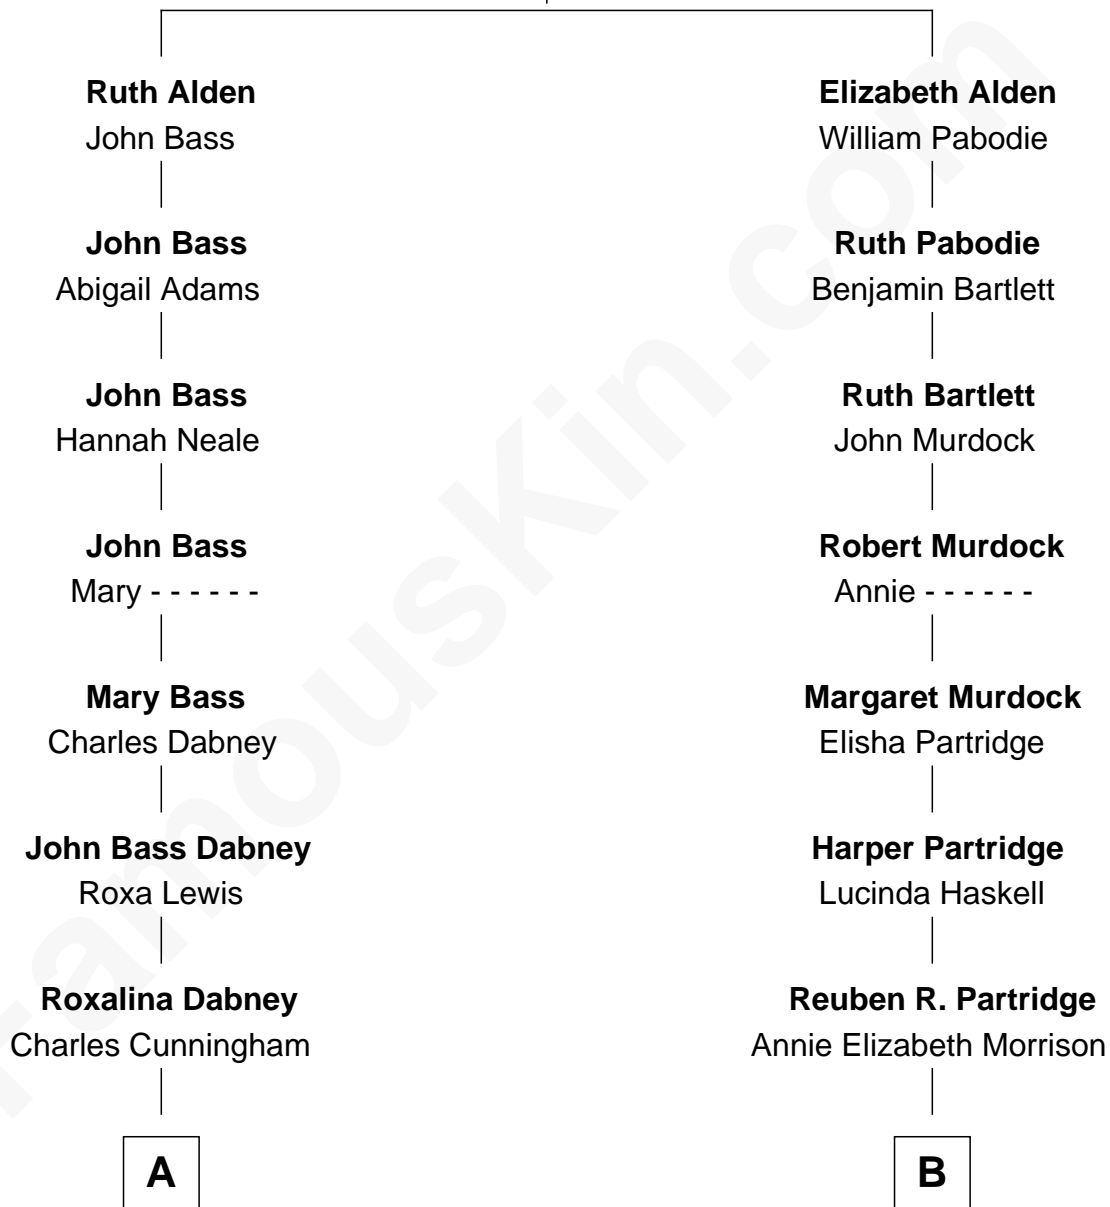

FamousKin.com

Relationship Chart of

Jennifer Coolidge

TV and Movie Actress

10th cousin 1 time removed of

Diane Brewster

TV and Movie Actress

John Alden
Priscilla Mullins

A

Frederic Cunningham
Sarah Maria Parker

Frederic Cunningham
Hetty Sullivan Lawrence

Susannah Cunningham
John Templeman Coolidge

Paul Constant Coolidge
Gretchen Ann Knauff

Jennifer Coolidge
TV and Movie Actress

B

Jennie M. Partridge
William B. Sloane

Grace Anna Sloane
Reginald Raymond Brewster

Phillip Sloane Brewster
Geraldine Craddock

Diane Brewster
TV and Movie Actress