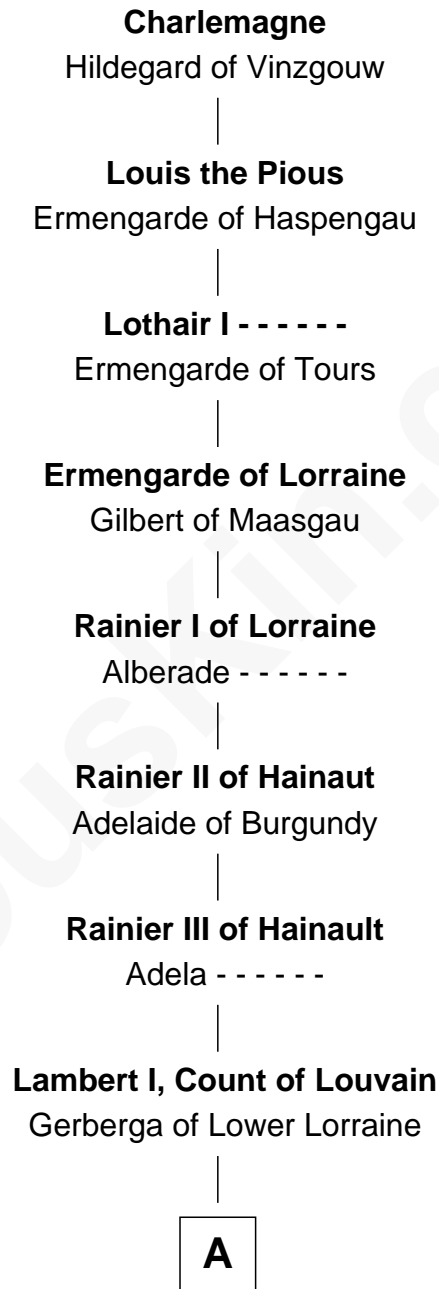

FamousKin.com Relationship Chart of

Jennifer Coolidge

TV and Movie Actress

34th Great-granddaughter of

Charlemagne

King of the Franks

A

Lambert II, Count of Louvain

Oda of Lorraine

Henry II, Count of Louvain

Adela of Orthen

Gottfried I, Count of Louvain

Ide de Chiny

Alice of Louvain

William d'Aubenev

William d'Aubenev