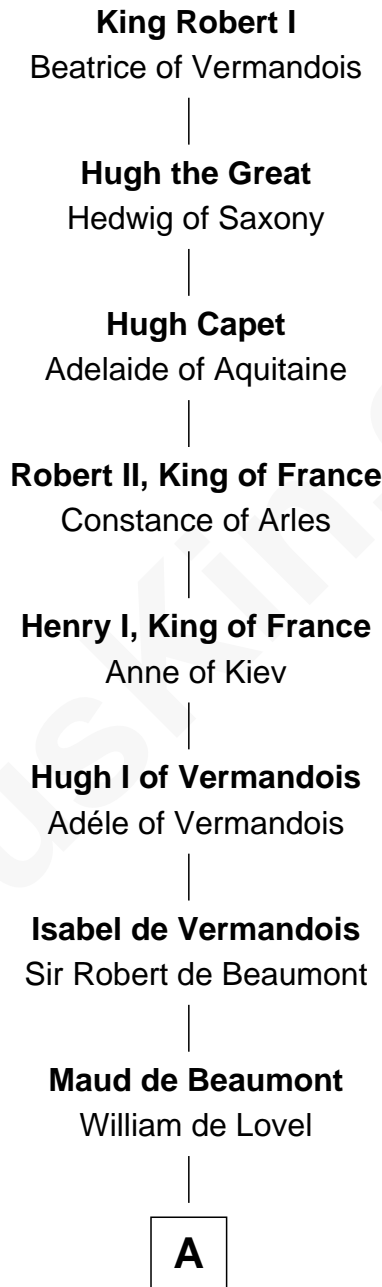

FamousKin.com Relationship Chart of

Jennifer Coolidge

TV and Movie Actress

30th Great-granddaughter of

King Robert I

King of France

B

Sir James Perceval

Joan Kenne

Edmund Percival

Elizabeth Yorke

Christian Percival

Richard Lowle

Percival Lowell

Rebecca - - - - -

Joanna Lowell