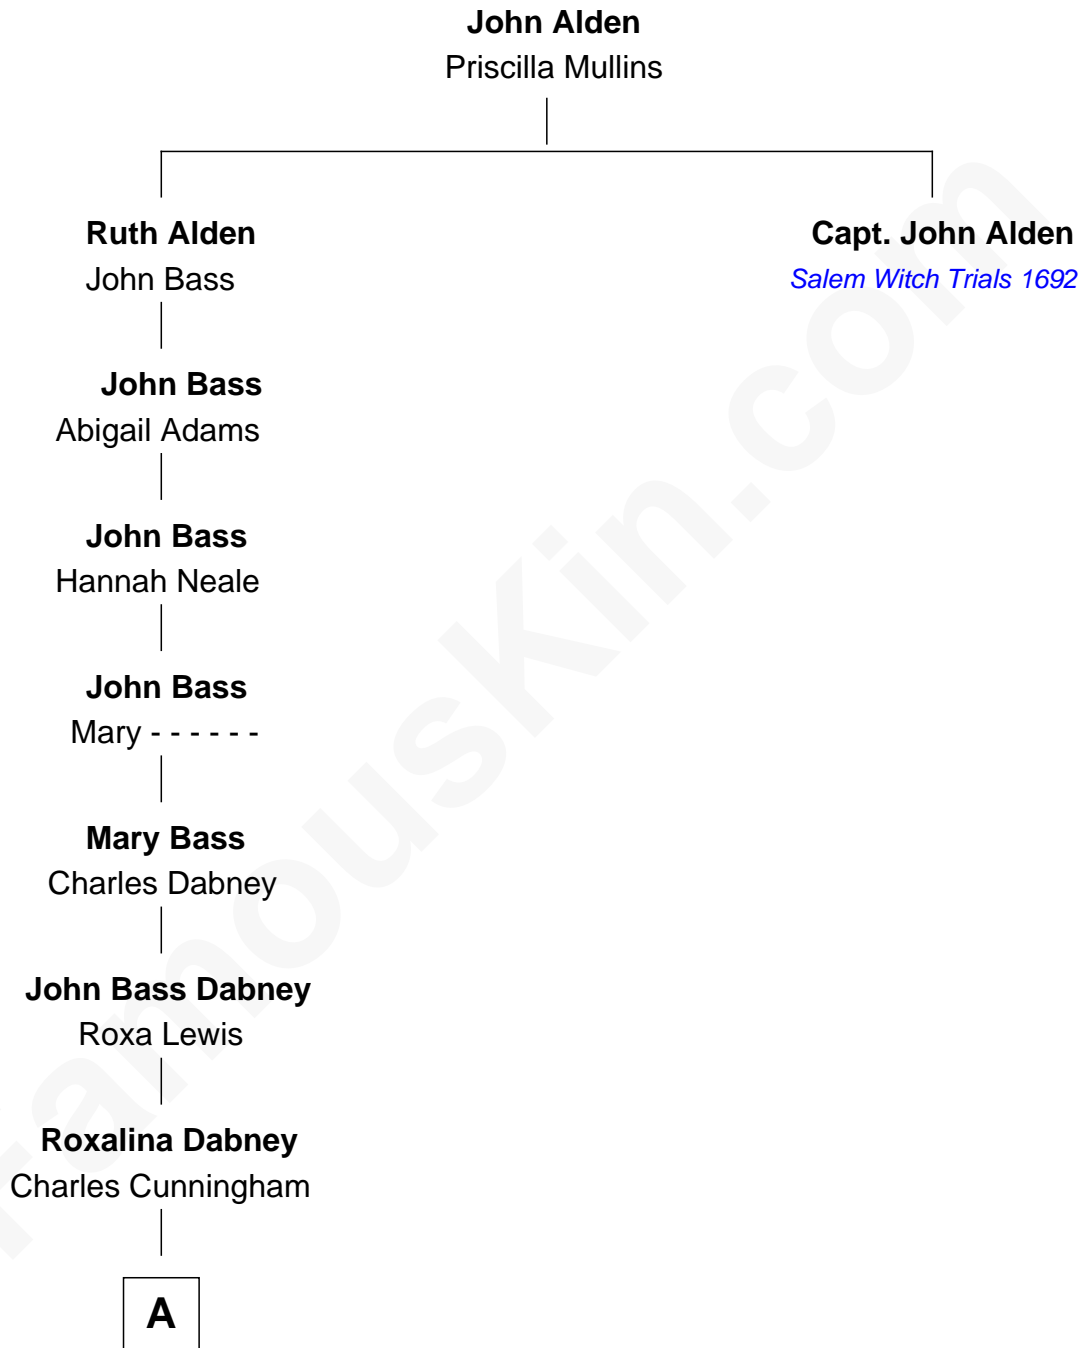

# FamousKin.com Relationship Chart of

**Jennifer Coolidge**

*TV and Movie Actress*

9th great-grandniece of

**Capt. John Alden**

*Accused of Witchcraft, Salem 1692*

**A**

Frederic Cunningham

Sarah Maria Parker

Frederic Cunningham

Hetty Sullivan Lawrence

Susannah Cunningham

John Templeman Coolidge

Paul Constant Coolidge

Gretchen Ann Knauff

**Jennifer Coolidge**

*TV and Movie Actress*