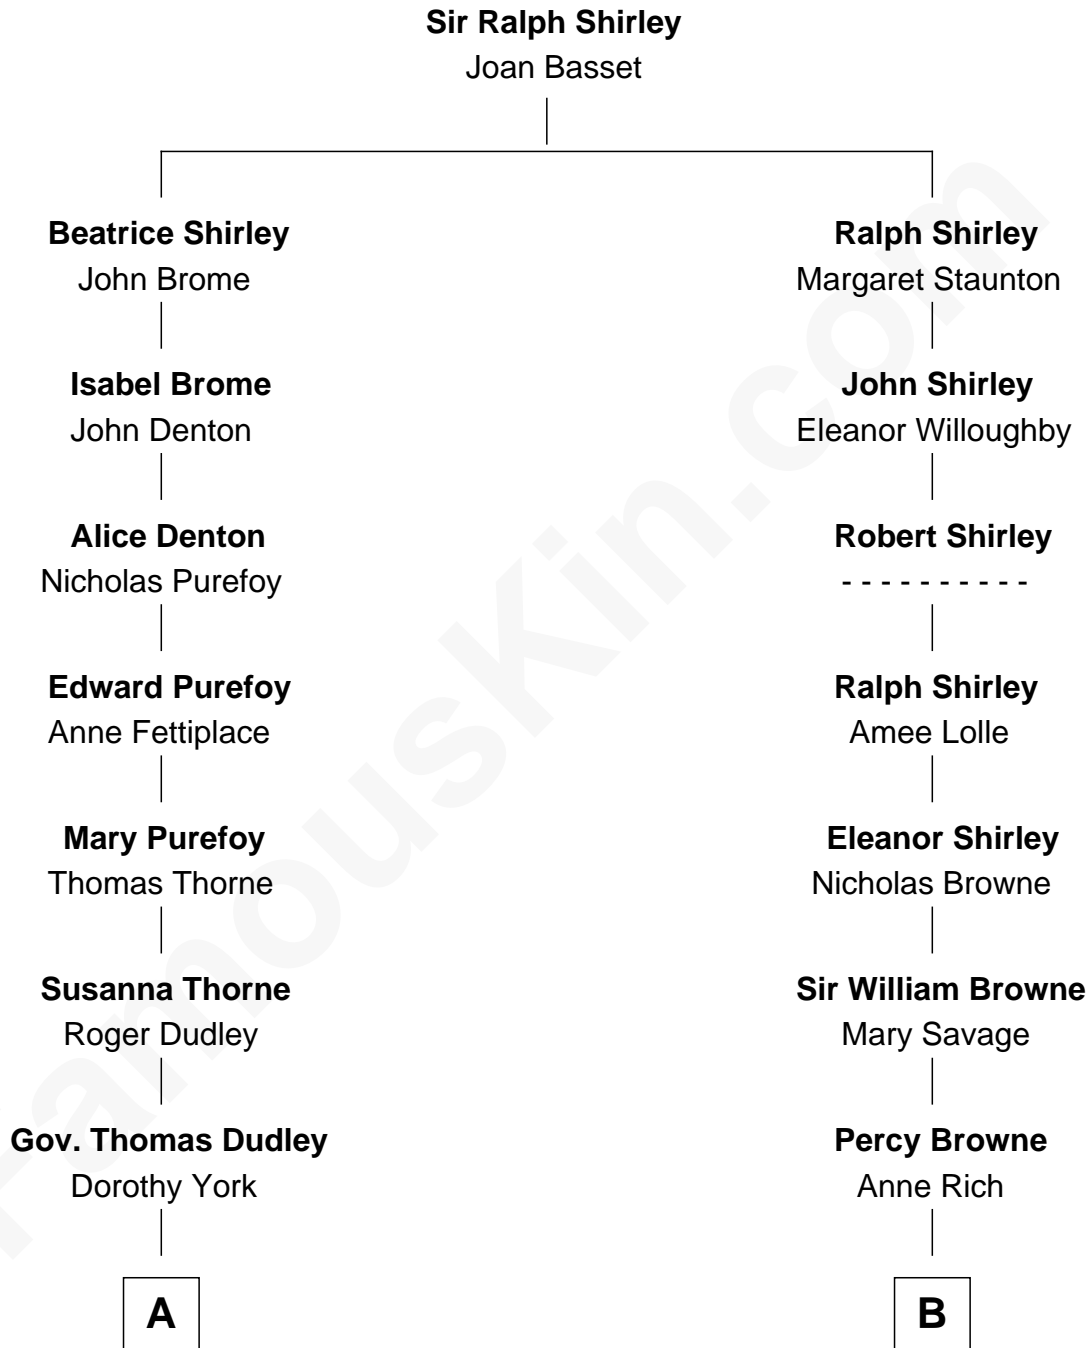

FamousKin.com
Relationship Chart of
William Woodbridge
2nd Governor of Michigan

12th cousin 6 times removed of

George Herbert

8th Earl of Carnarvon Owner, Highclere Castle (aka Downton Abbey)

C

—
Jean Margaret Wallop