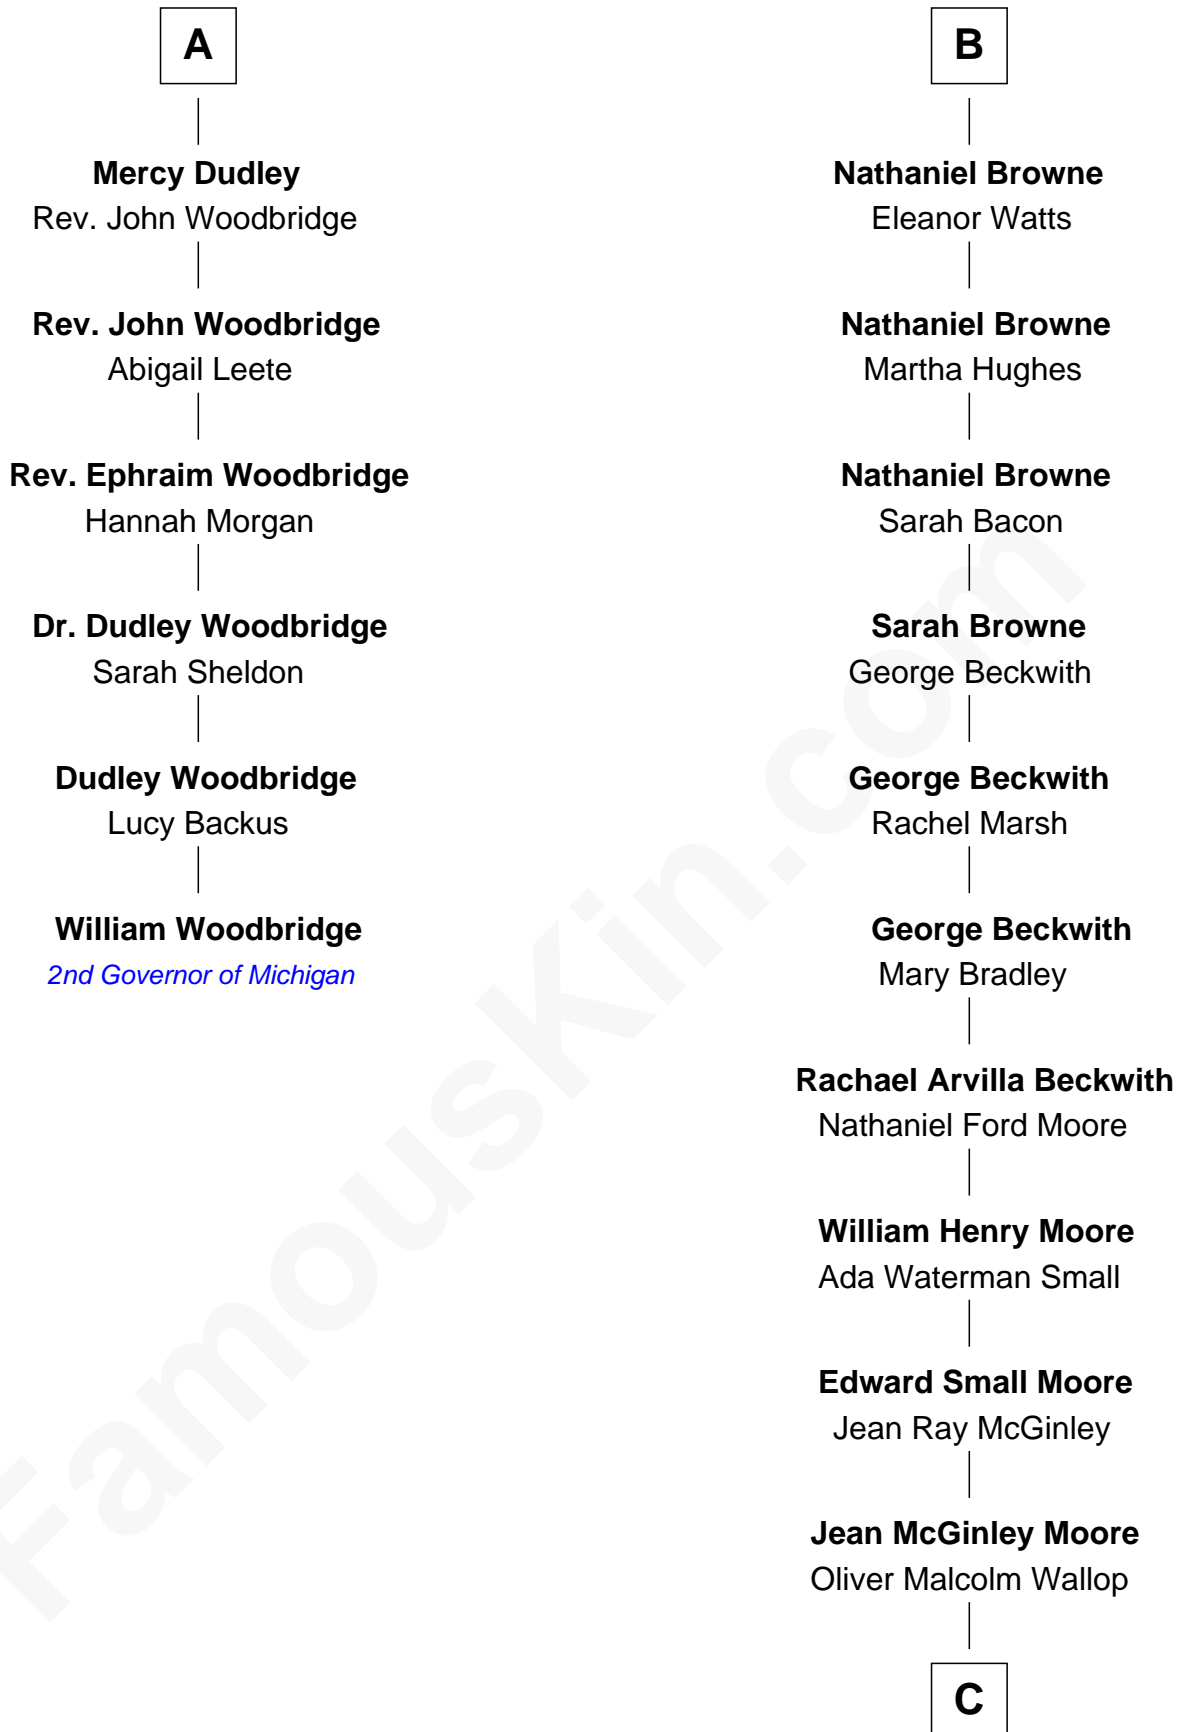

FamousKin.com
Relationship Chart of
William Woodbridge
2nd Governor of Michigan

12th cousin 6 times removed of

George Herbert

8th Earl of Carnarvon Owner, Highclere Castle (aka Downton Abbey)

C

—
Jean Margaret Wallop

Henry Herbert

—
George Herbert

Owner, "Downton Abbey"

FamousKin.com