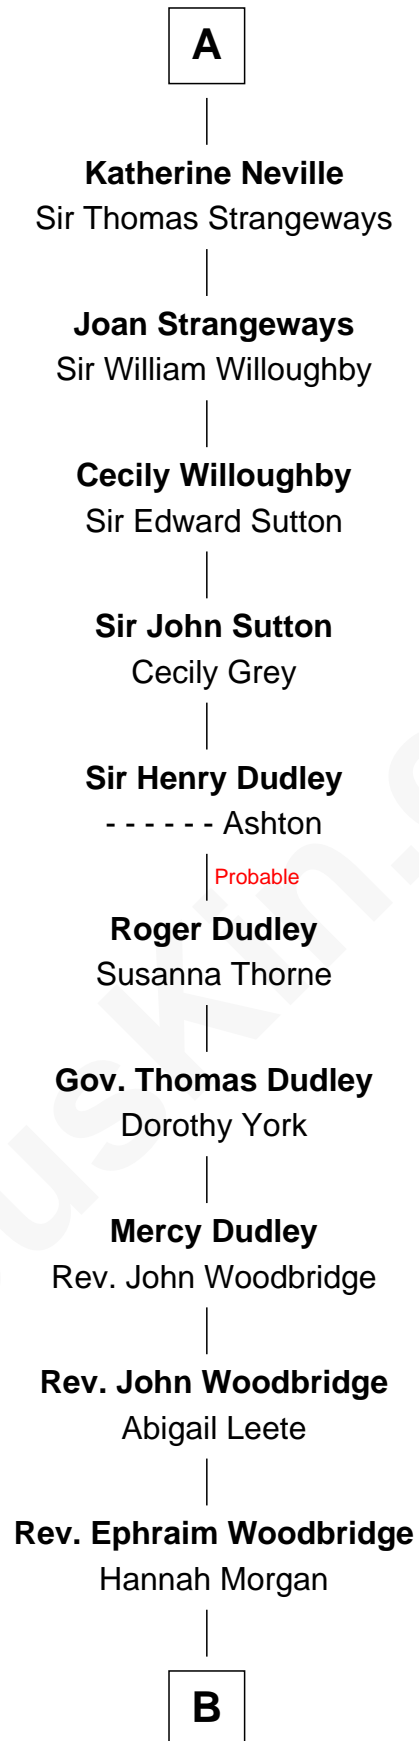

# FamousKin.com Relationship Chart of

**William Woodbridge**  
2nd Governor of Michigan

18th Great-grandson of

**Roger le Bigod**  
Magna Carta Surety

**Roger le Bigod**

Ida de Tony

**Mary le Bigod**

Ranulph FitzRobert

**Sir Ralph FitzRanulph**

Anastasia de Percy

**Mary FitzRanulph**

Robert de Neville

**Sir Ranulph de Neville**

Euphemia de Clavinging

**Sir Ralph de Neville**

Alice de Audley

**Sir John de Neville**

Maude de Percy

**Sir Ralph Neville**

Joan Beaufort

**A**

**B**

—  
**Dr. Dudley Woodbridge**

Sarah Sheldon

—  
**Dudley Woodbridge**

Lucy Backus

—  
**William Woodbridge**

*2nd Governor of Michigan*

FamousKin.com