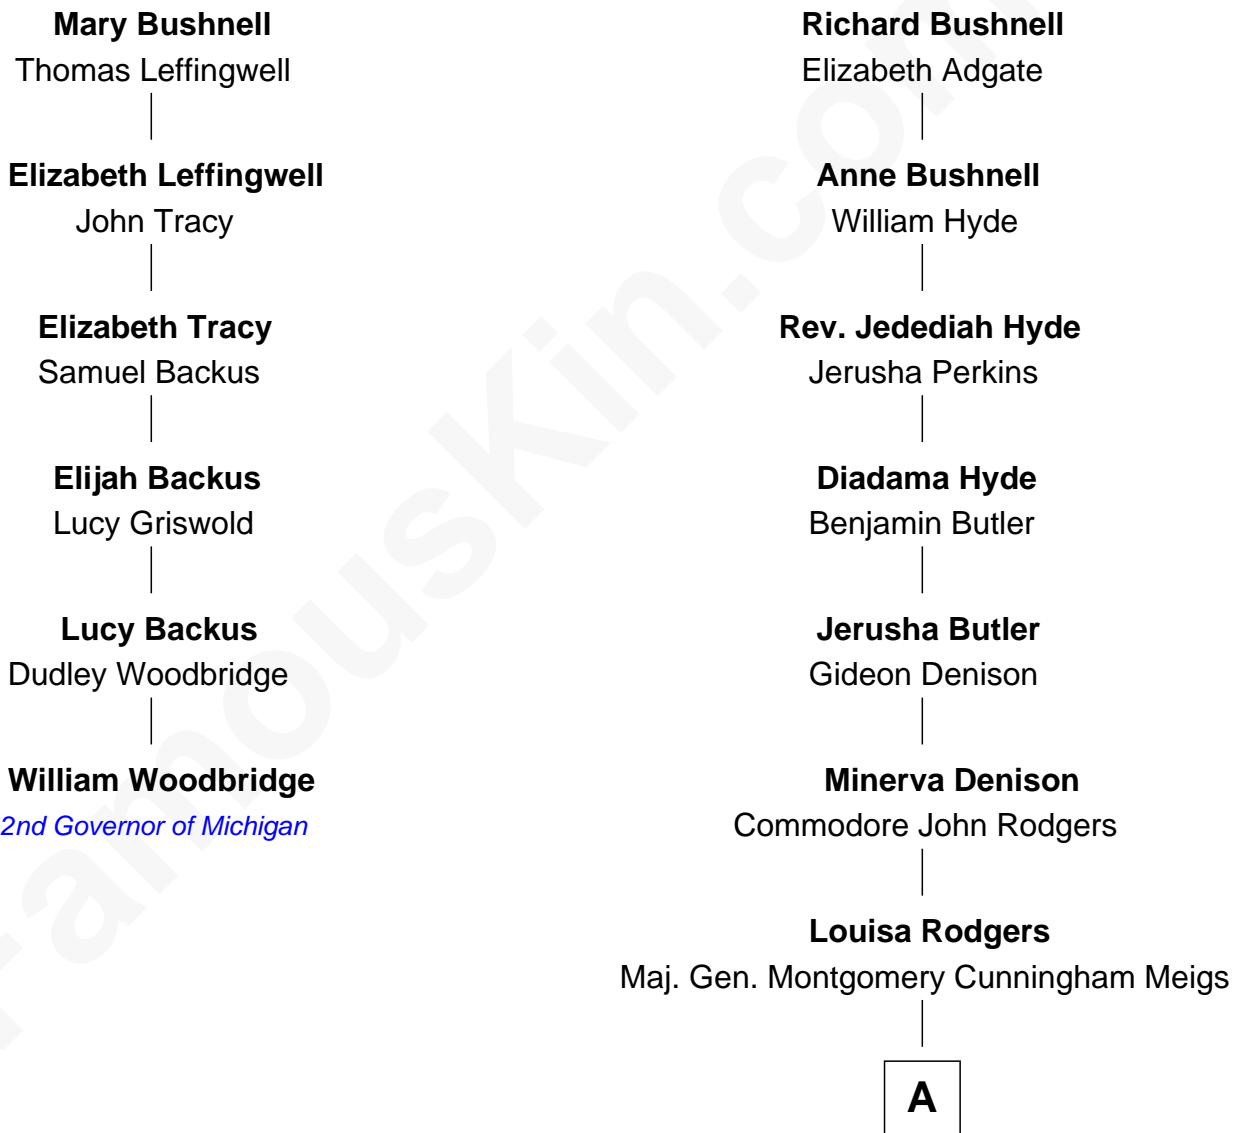

FamousKin.com Relationship Chart of

William Woodbridge

2nd Governor of Michigan

5th cousin 6 times removed of

Parker Stevenson

TV and Movie Actor

Richard Bushnell

Mary Marvin

A

—
Mary Montgomery Meigs
Col. Joseph Hancock Taylor

—
Evelyn Taylor
Eli Kirk Price

—
Philip Price
Sarah Meade Harrison

—
Sarah Meade Price
Richard Stevenson Parker

—
Parker Stevenson
TV and Movie Actor

FamousKin.com