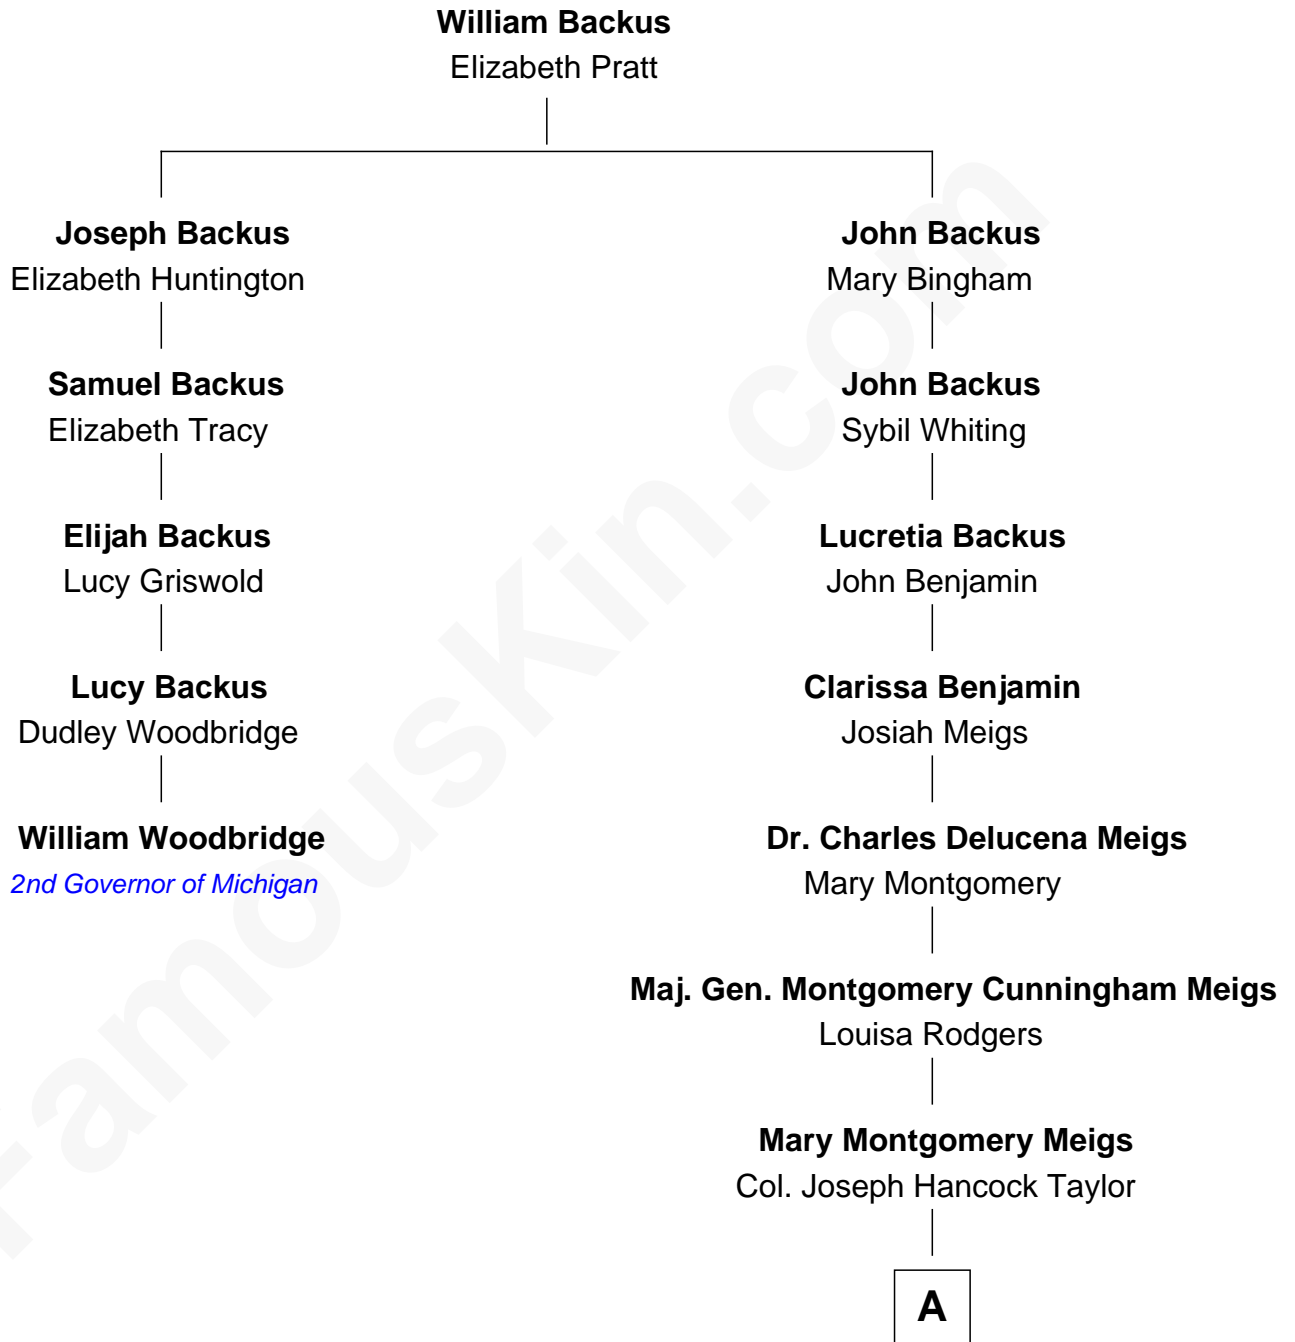

# FamousKin.com Relationship Chart of

**William Woodbridge**  
*2nd Governor of Michigan*

4th cousin 6 times removed of

**Parker Stevenson**  
*TV and Movie Actor*

**A**

—  
**Evelyn Taylor**

Eli Kirk Price

—  
**Philip Price**

Sarah Meade Harrison

—  
**Sarah Meade Price**

Richard Stevenson Parker

—  
**Parker Stevenson**

*TV and Movie Actor*

FamousKin.com